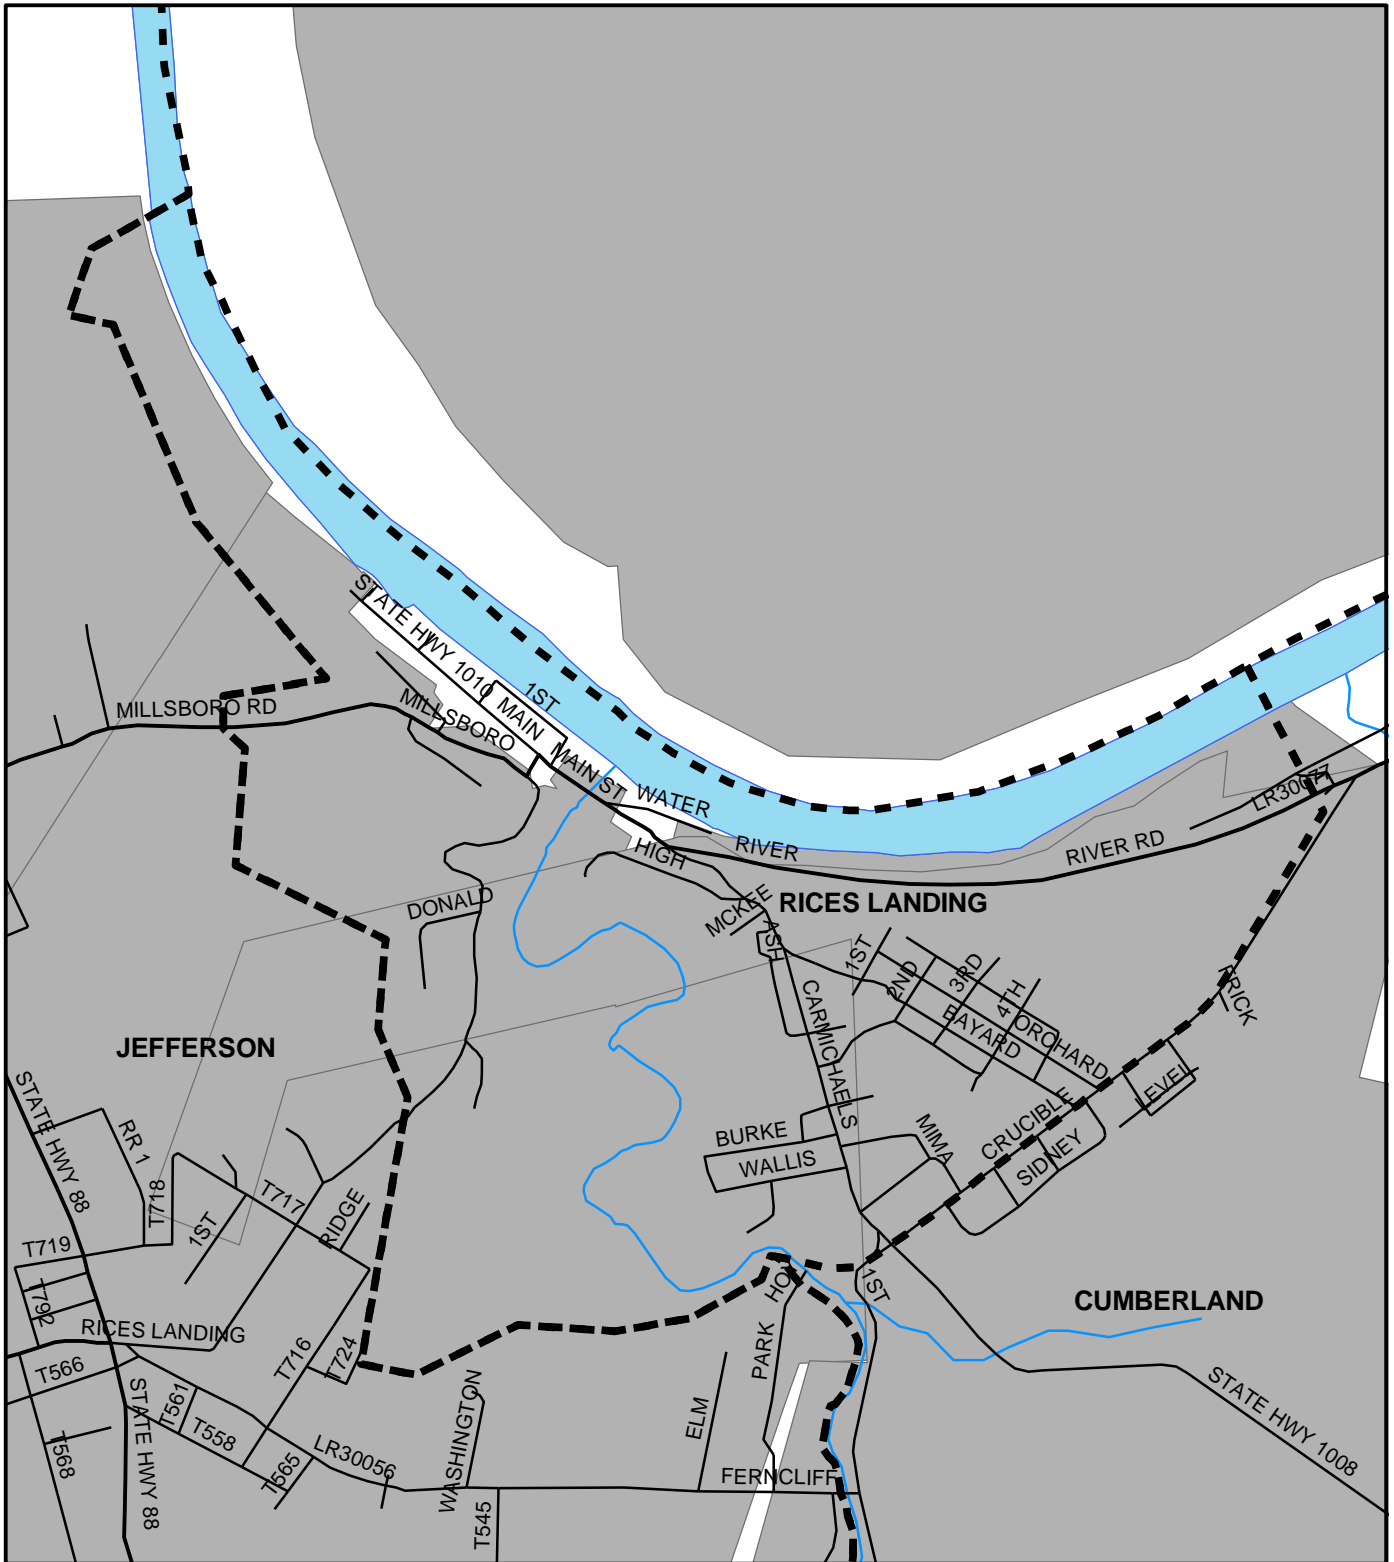

# Rices Landing Boro, Greene County

## Legend

-  Municipality Boundary
-  Undermined Area

This map was prepared using information considered to be the best historical data available.

The Department cannot verify the accuracy or completeness of this information.