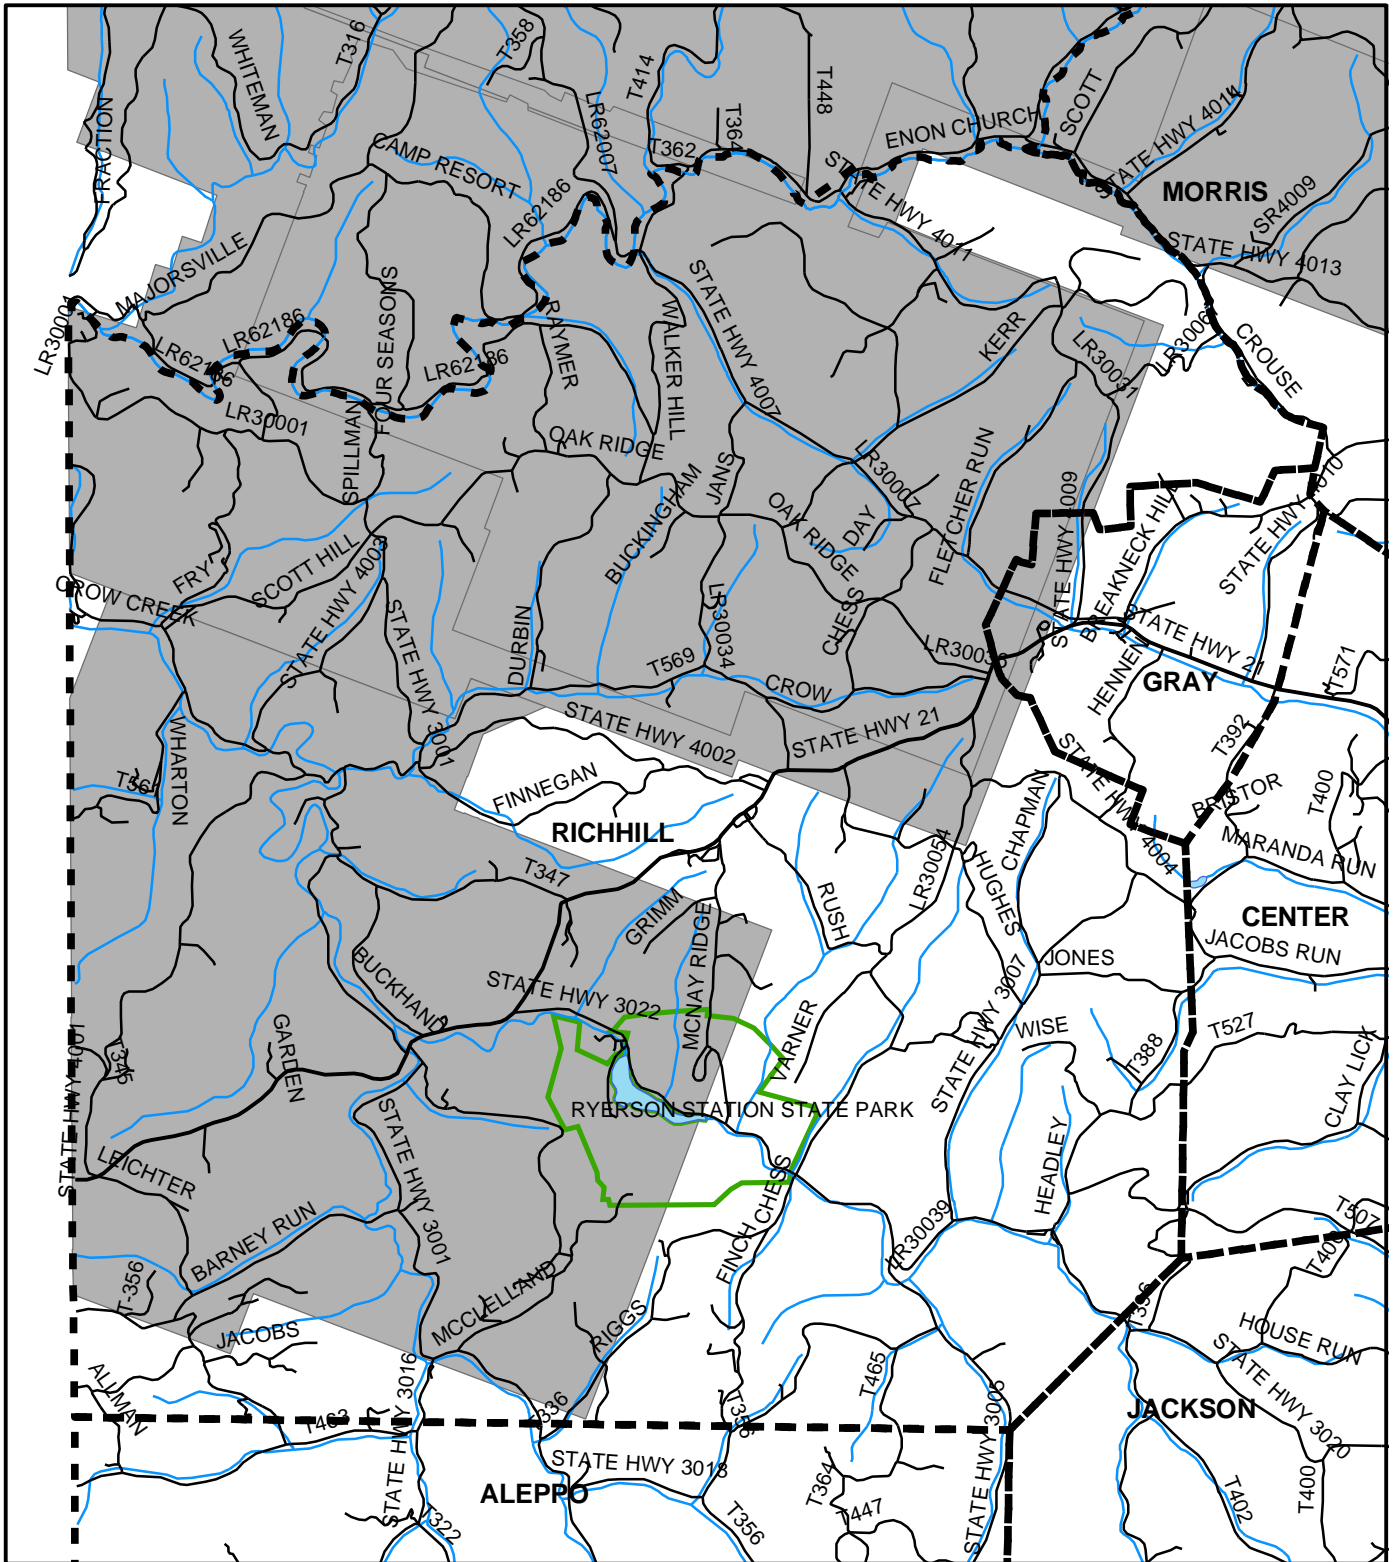

Richhill Twp, Greene County

Legend

- Municipality Boundary
- Undermined Area

This map was prepared using information considered to be the best historical data available.

The Department cannot verify the accuracy or completeness of this information.