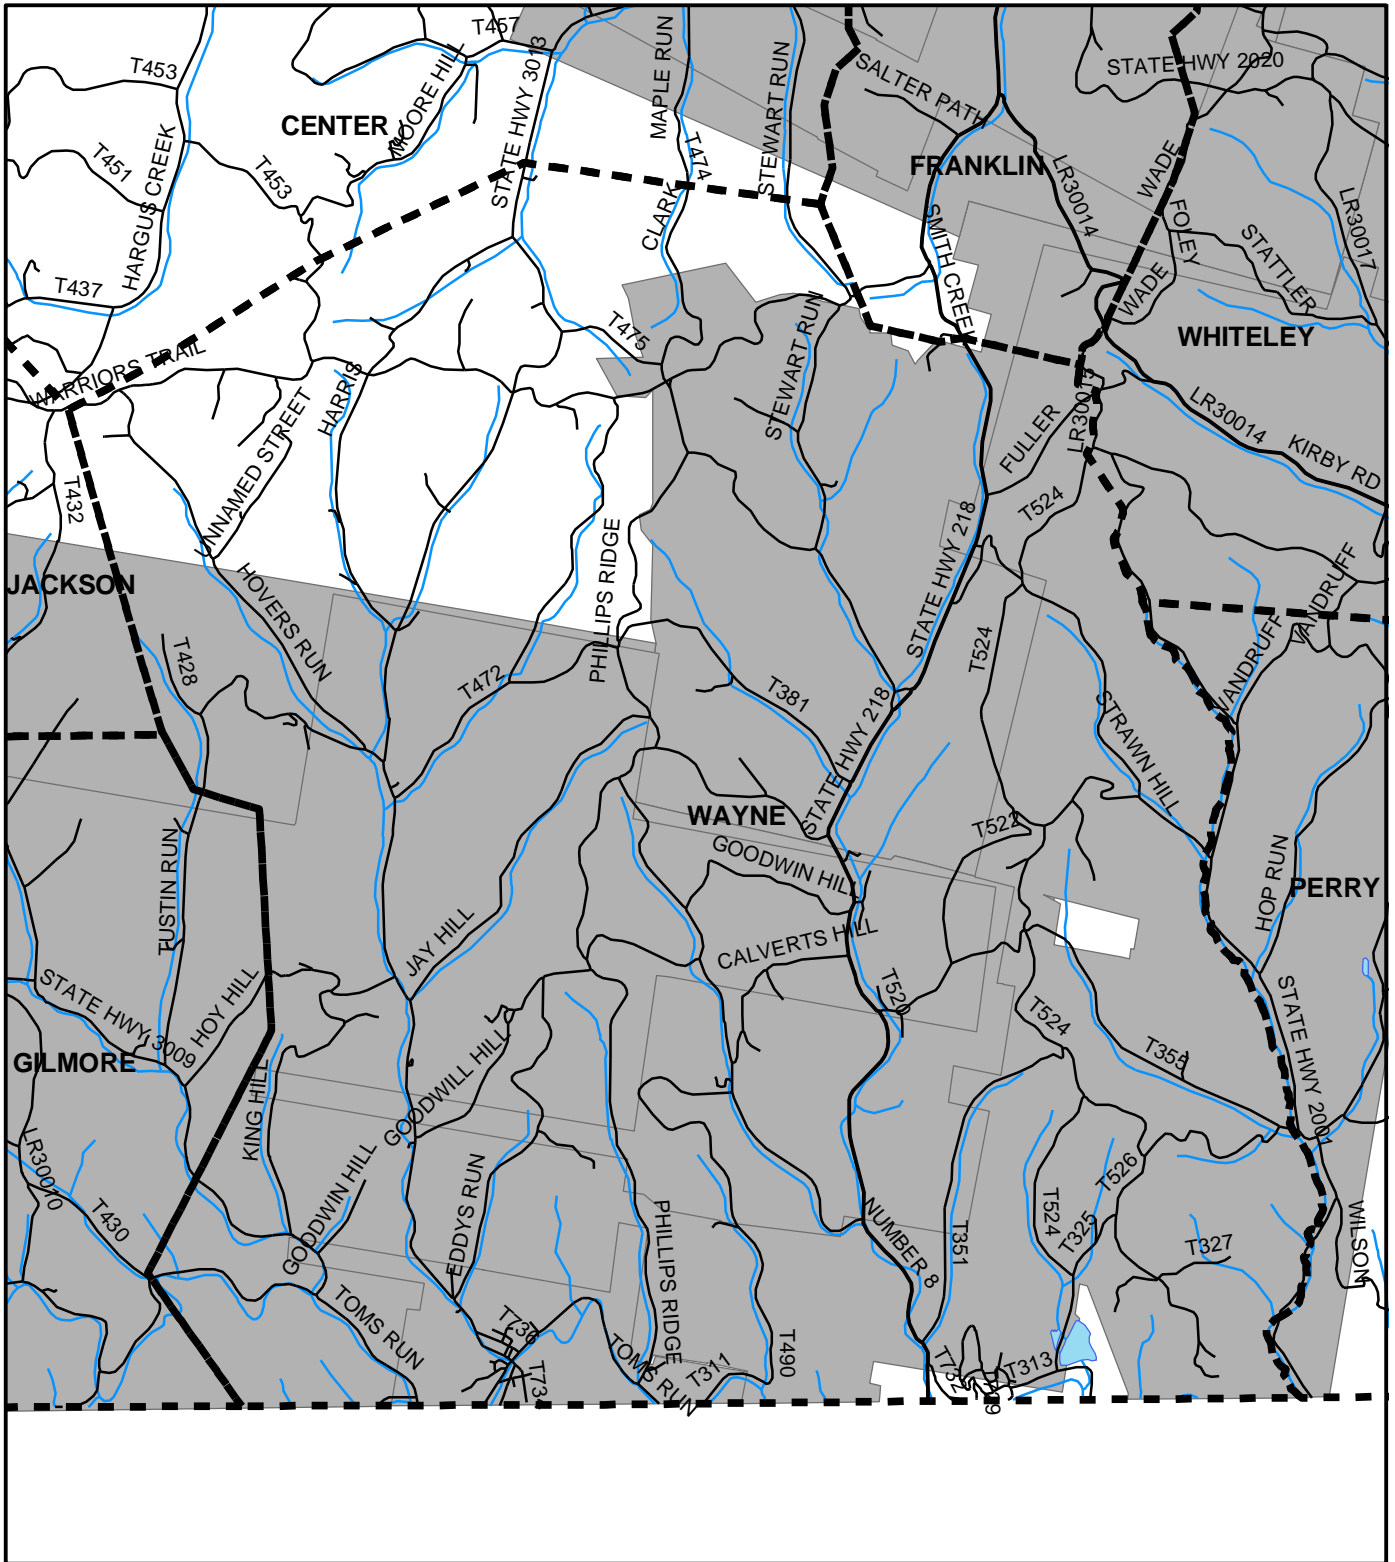

Wayne Twp, Greene County

Legend

-  Municipality Boundary
-  Undermined Area

This map was prepared using information considered to be the best historical data available.

The Department cannot verify the accuracy or completeness of this information.