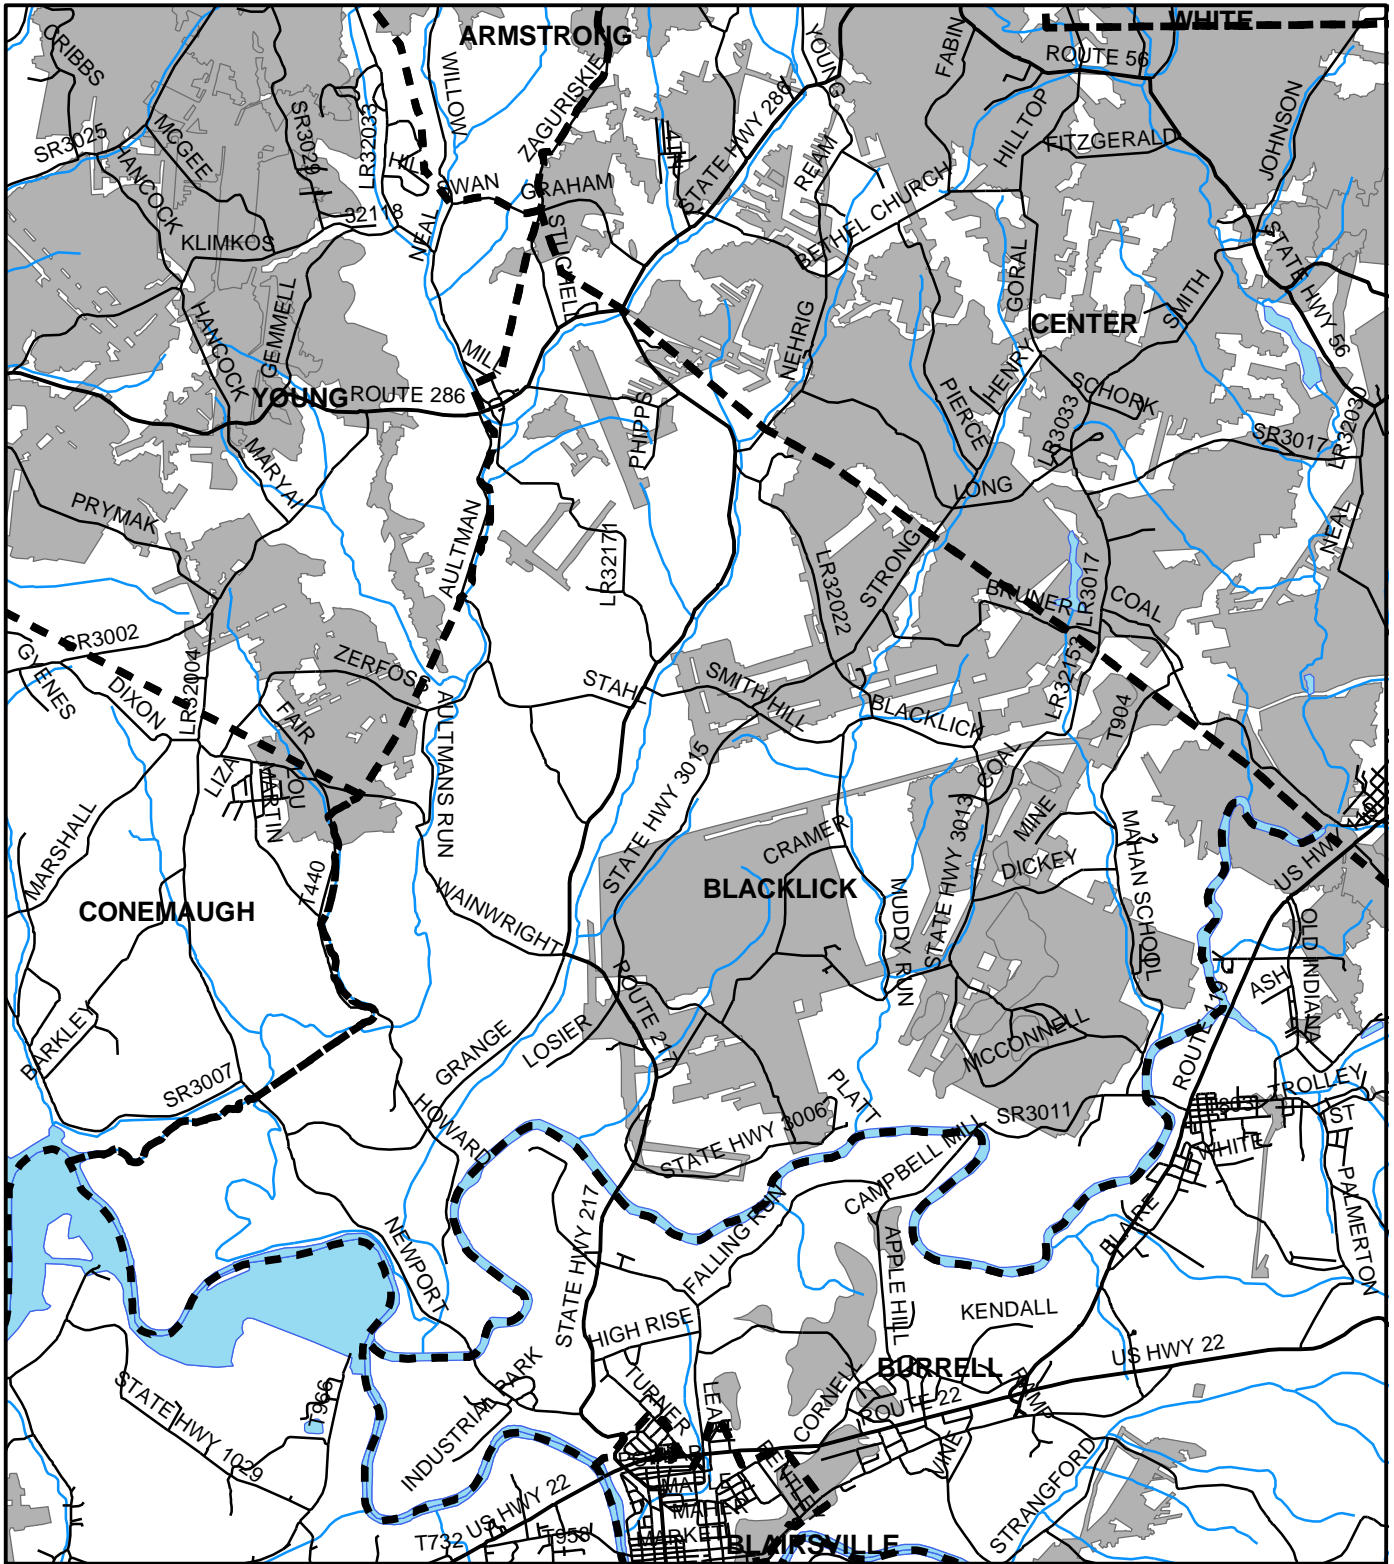

# Blacklick Twp, Indiana County

**Legend**

-  Municipality Boundary
-  Undermined Area

This map was prepared using information considered to be the best historical data available.

The Department cannot verify the accuracy or completeness of this information.