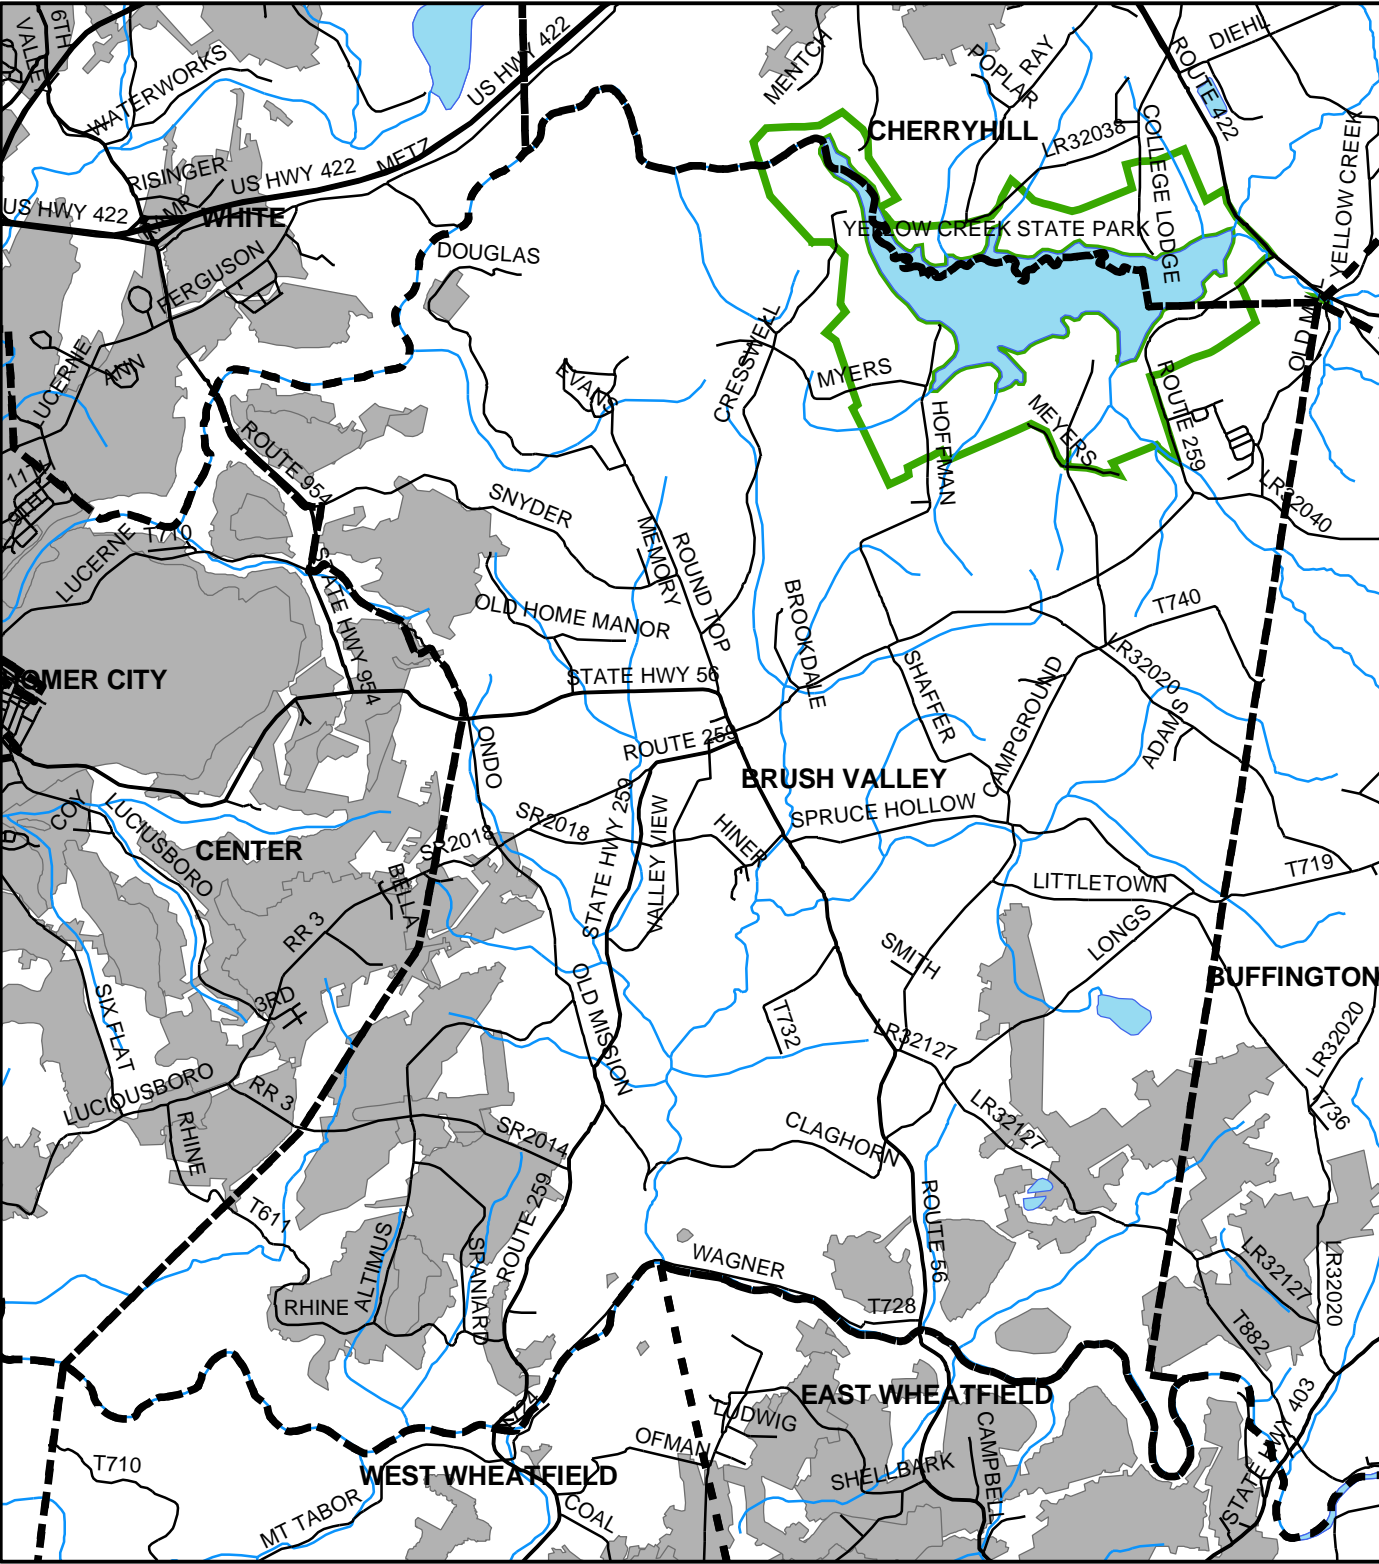

Brush Valley Twp, Indiana County

Legend

- Municipality Boundary
- Undermined Area

This map was prepared using information considered to be the best historical data available.

The Department cannot verify the accuracy or completeness of this information.