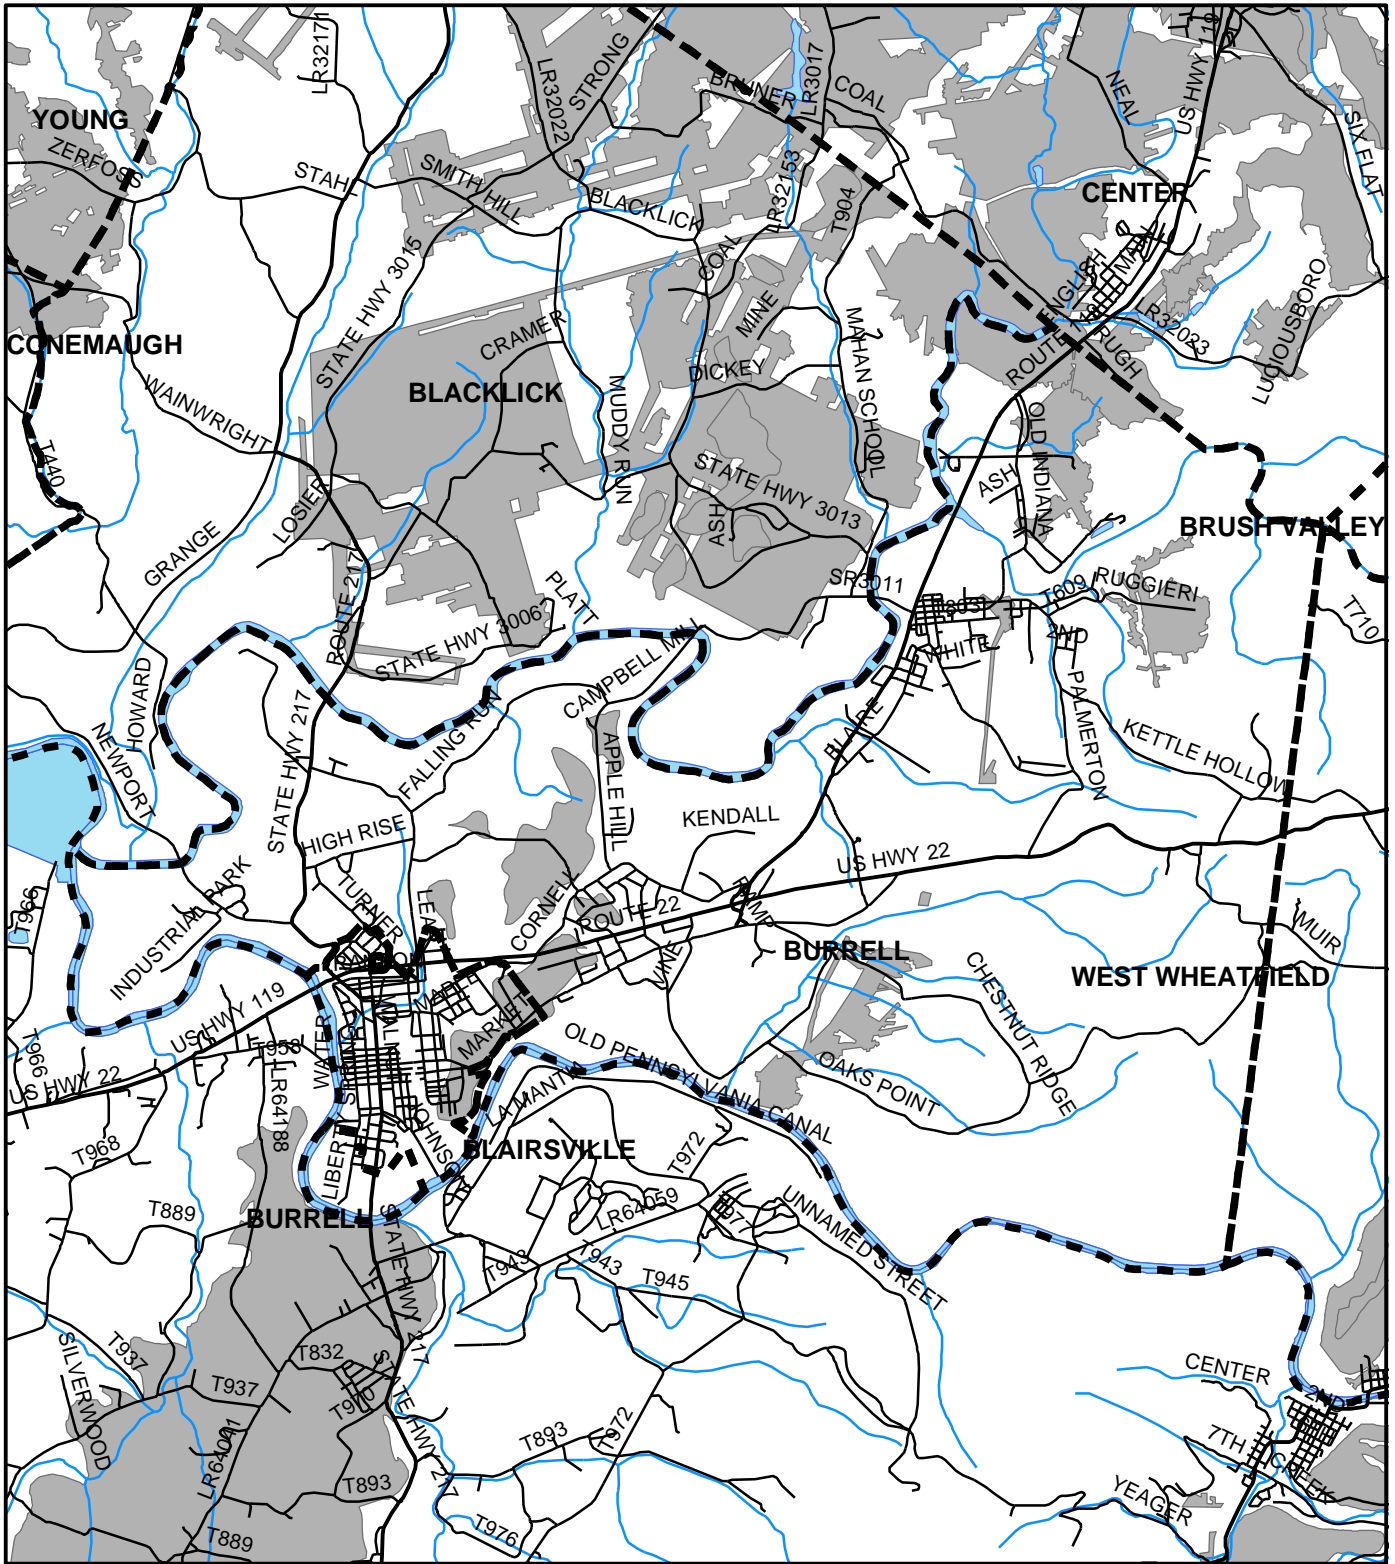

Burrell Twp, Indiana County

Legend

-  Municipality Boundary
-  Undermined Area

This map was prepared using information considered to be the best historical data available.

The Department cannot verify the accuracy or completeness of this information.