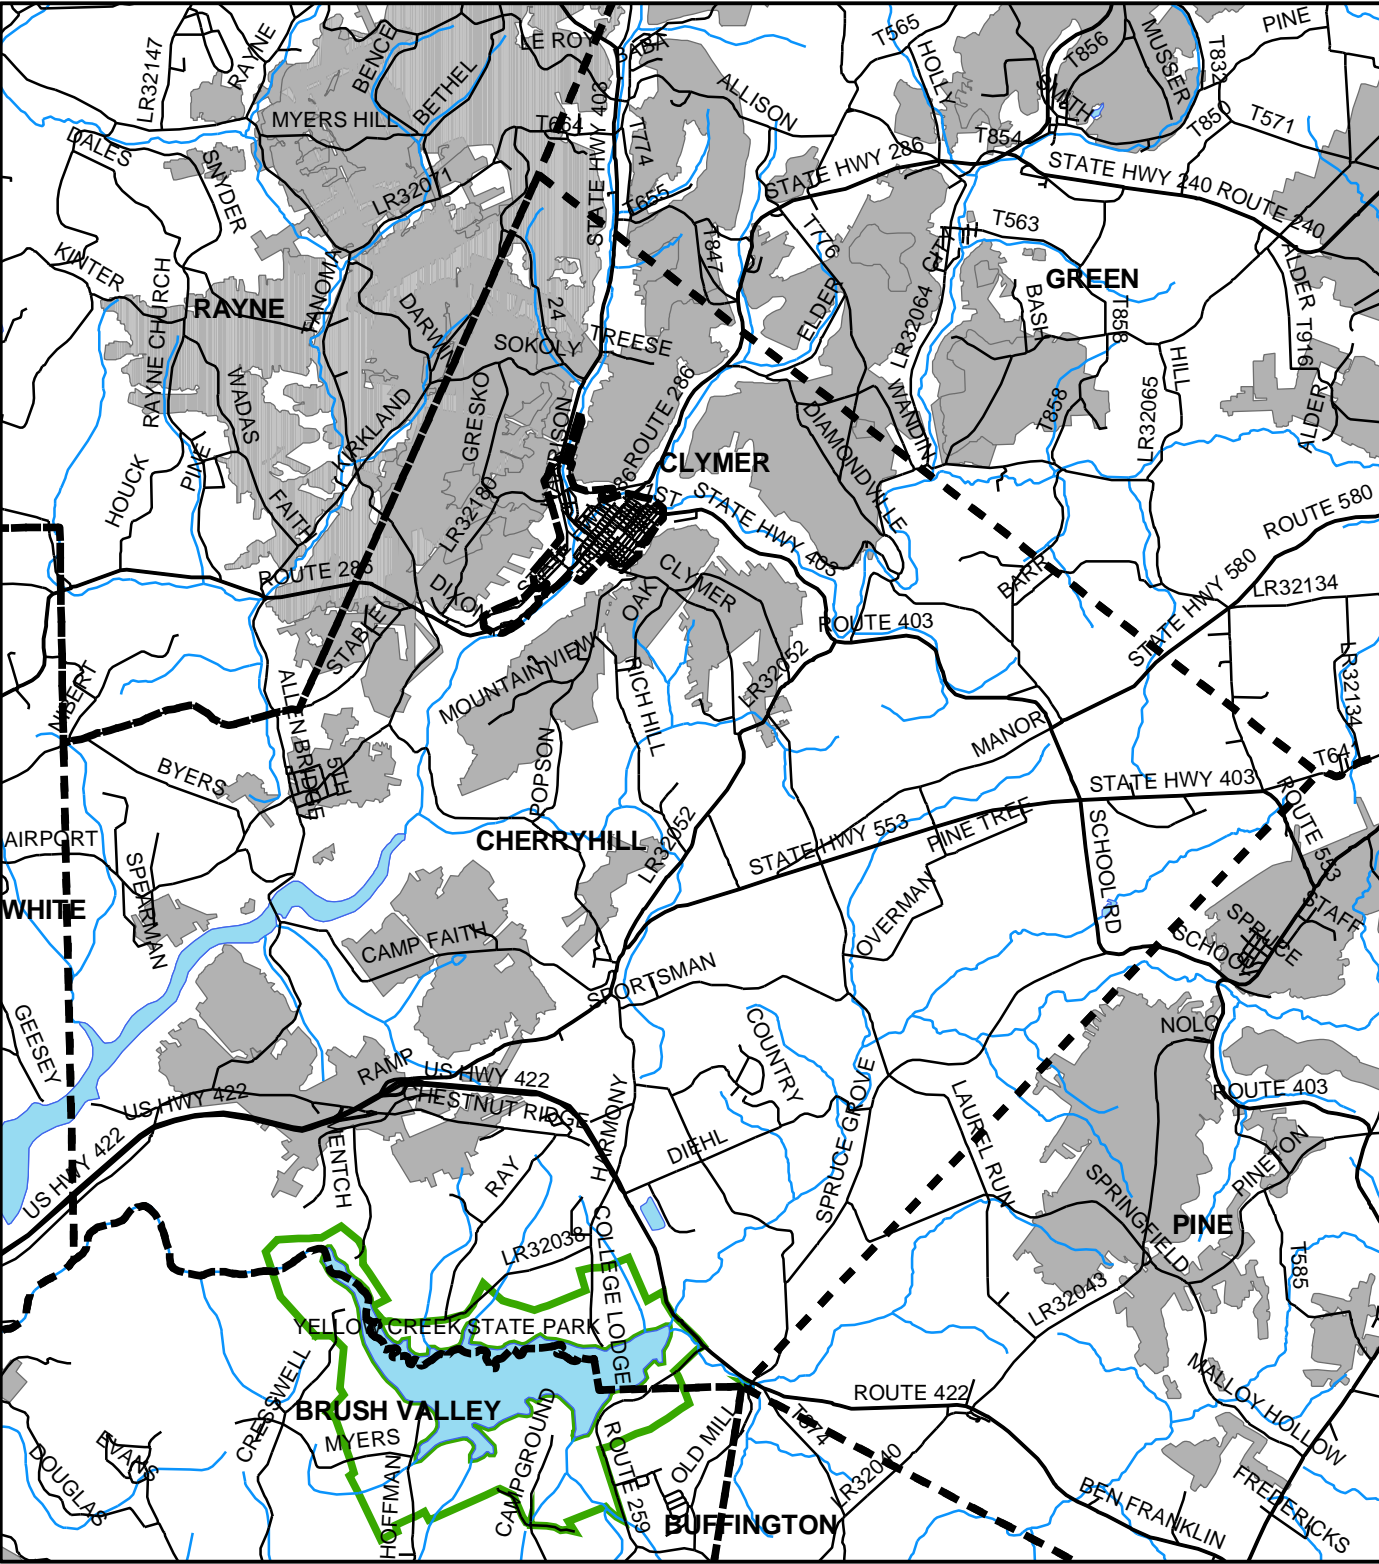

# Cherryhill Twp, Indiana County

**Legend**

- Municipality Boundary
- Undermined Area

This map was prepared using information considered to be the best historical data available.

The Department cannot verify the accuracy or completeness of this information.