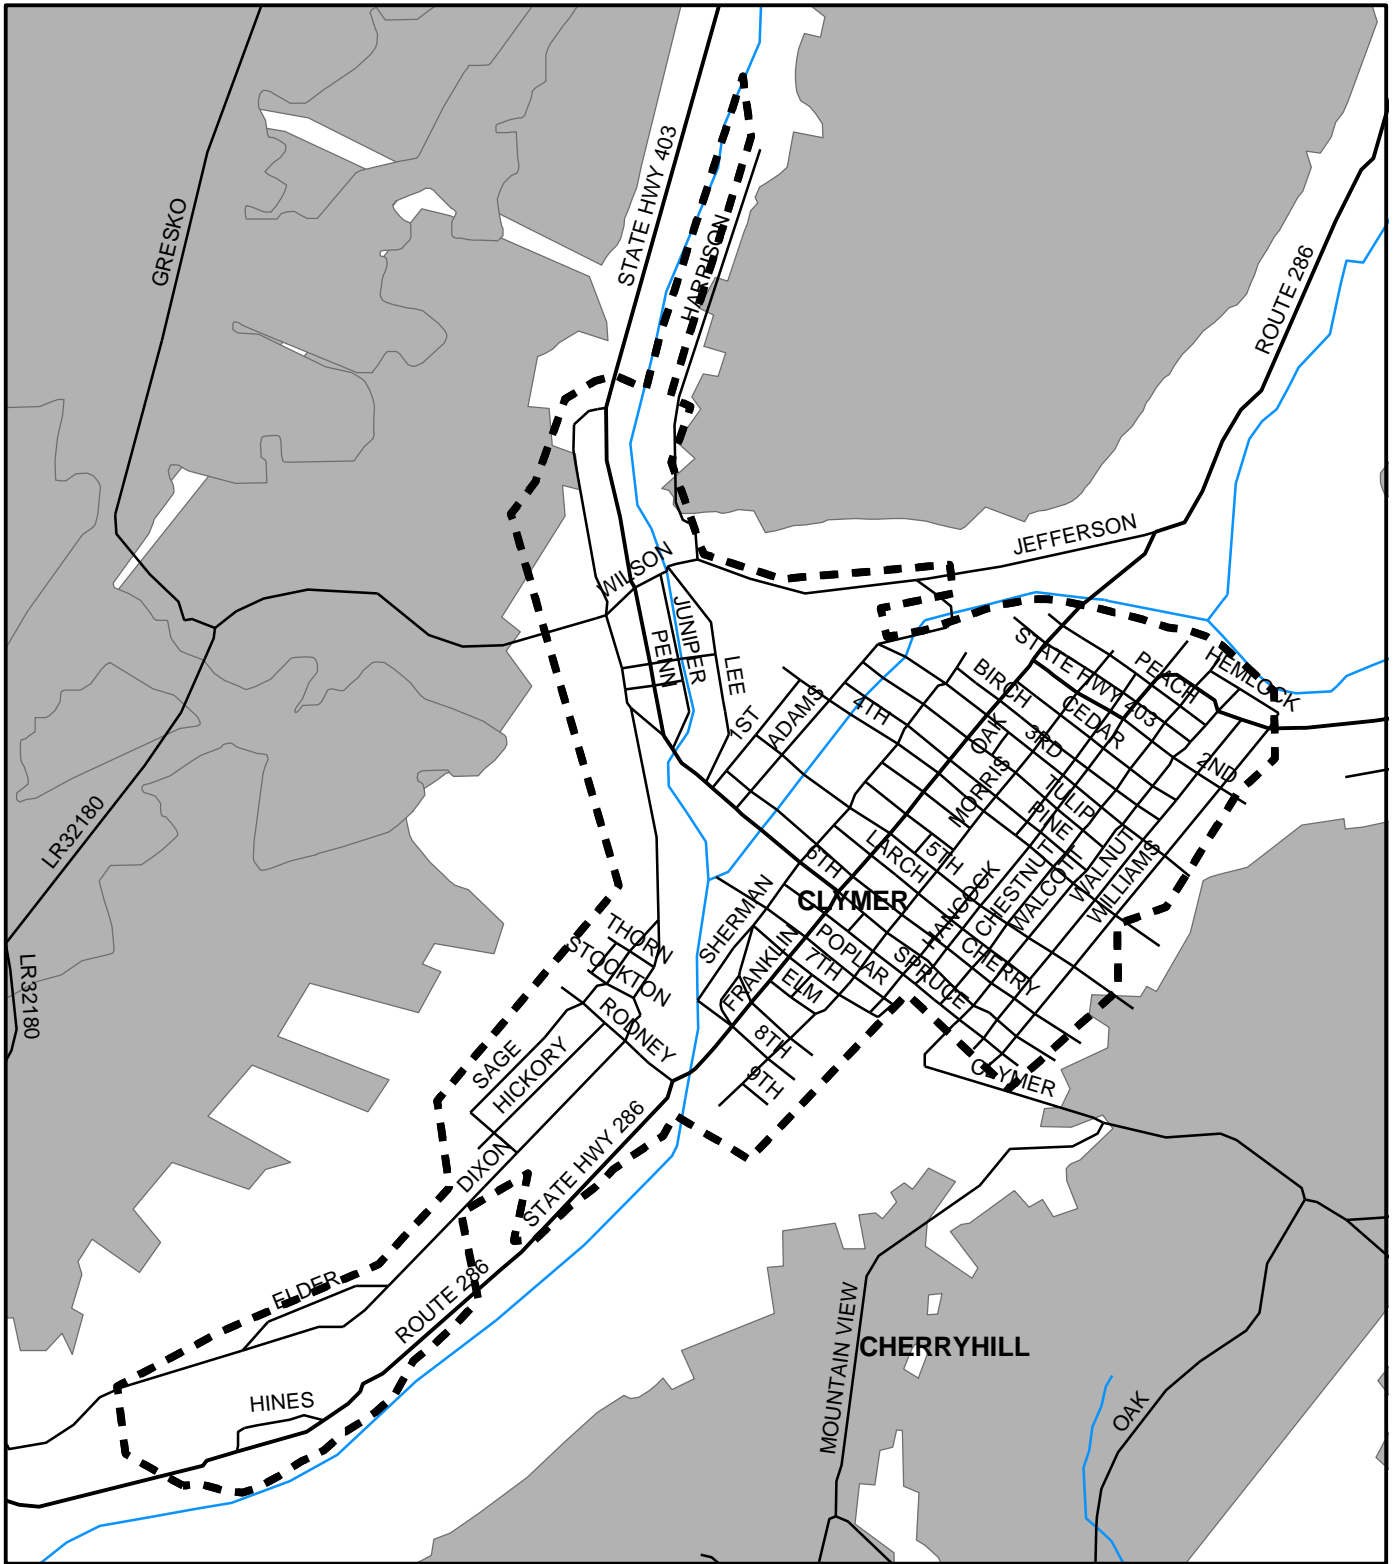

Clymer Boro, Indiana County

Legend

-  Municipality Boundary
-  Undermined Area

This map was prepared using information considered to be the best historical data available.

The Department cannot verify the accuracy or completeness of this information.