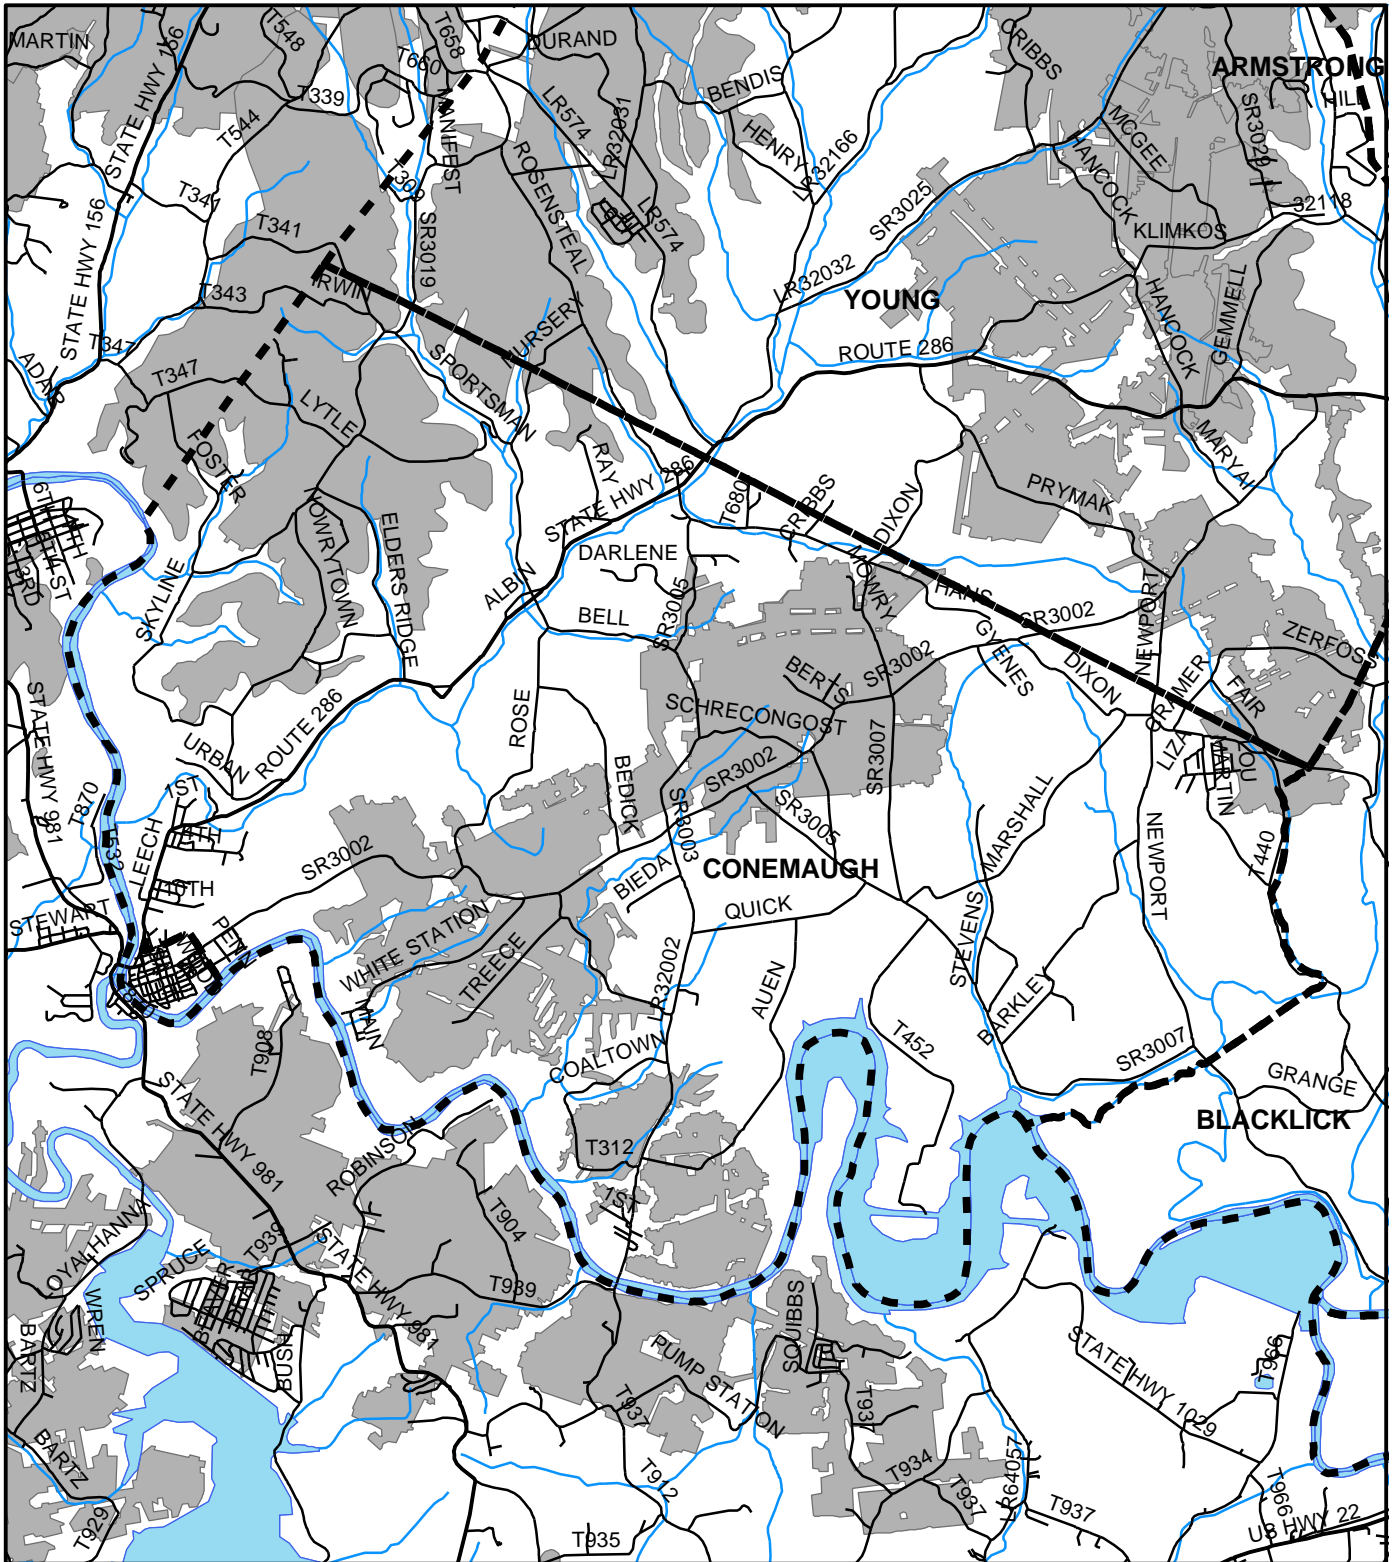

Conemaugh Twp, Indiana County

Legend

- Municipality Boundary
- Undermined Area

This map was prepared using information considered to be the best historical data available.

The Department cannot verify the accuracy or completeness of this information.