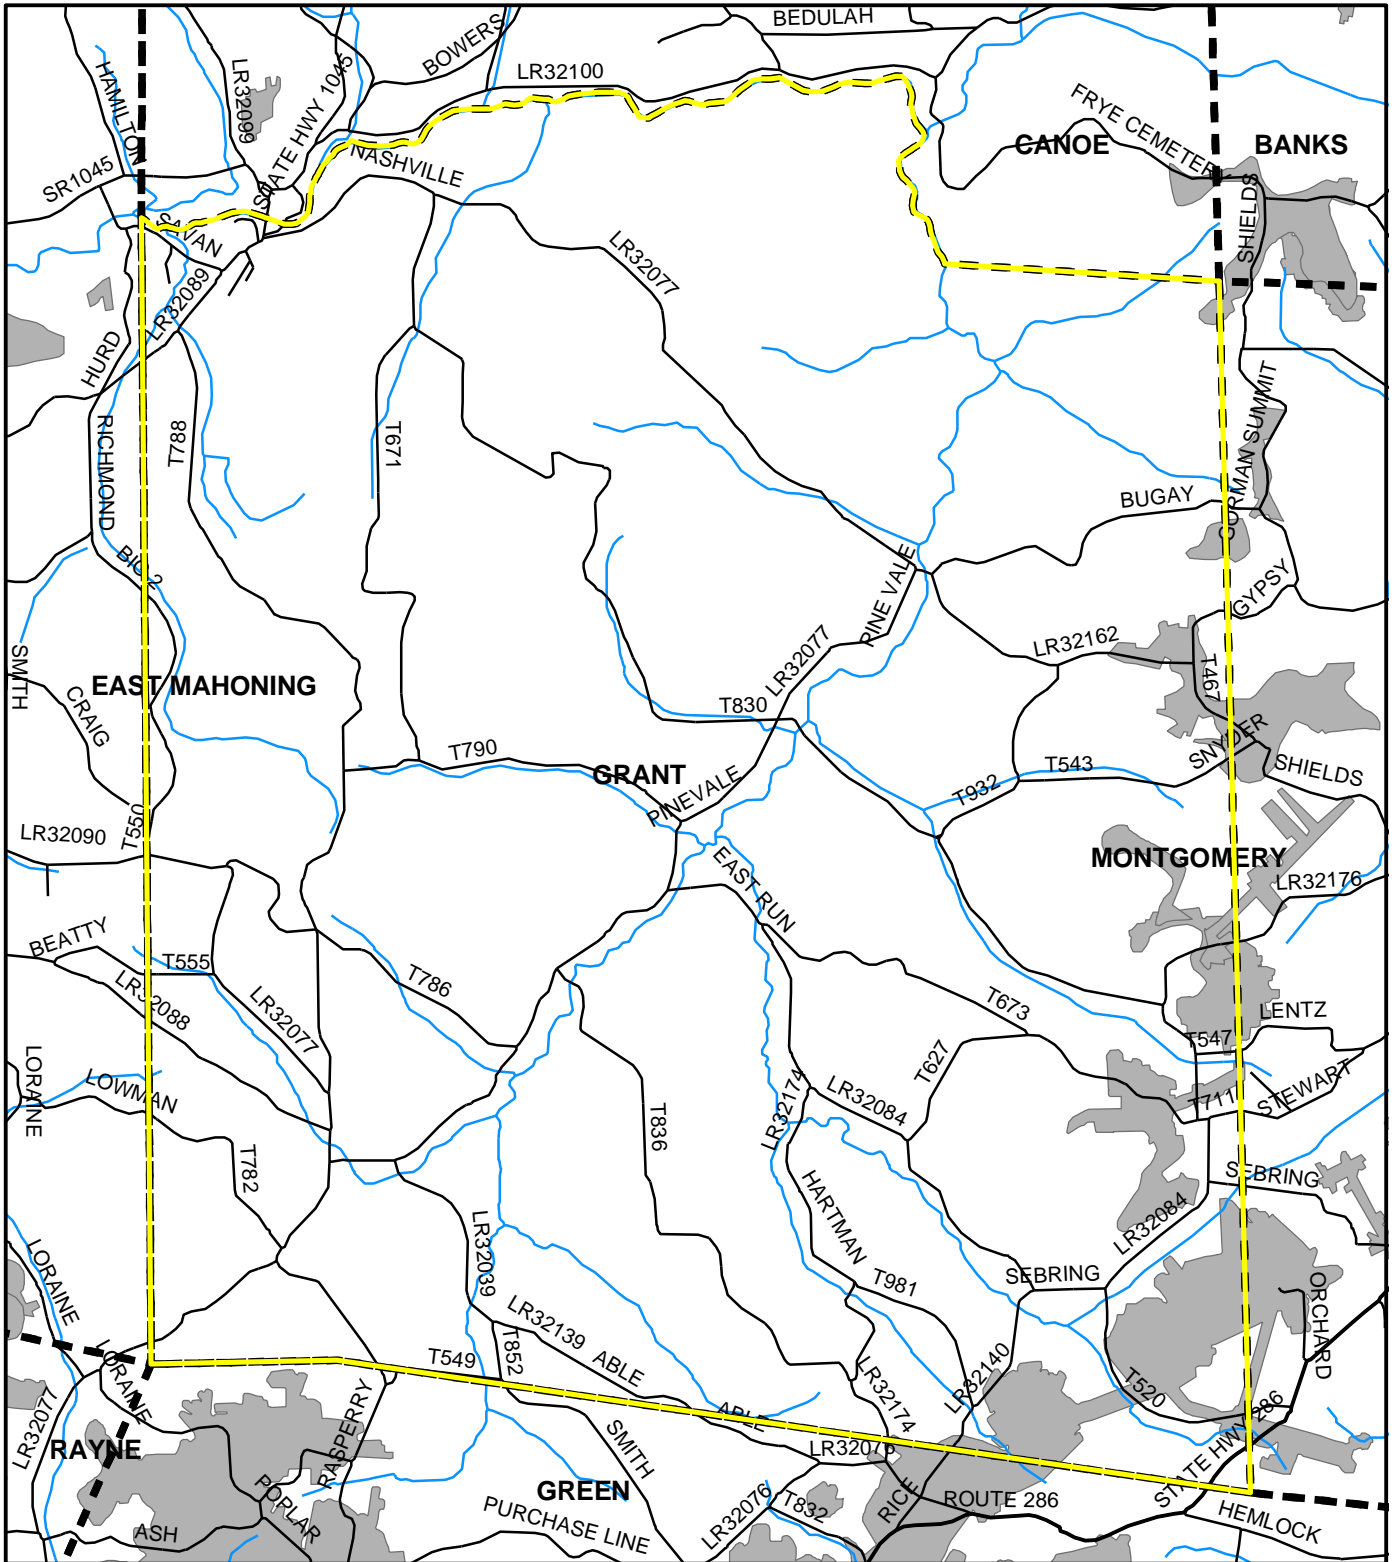

Grant Twp, Indiana County

Legend

-  Municipality Boundary
-  Undermined Area

This map was prepared using information considered to be the best historical data available.

The Department cannot verify the accuracy or completeness of this information.