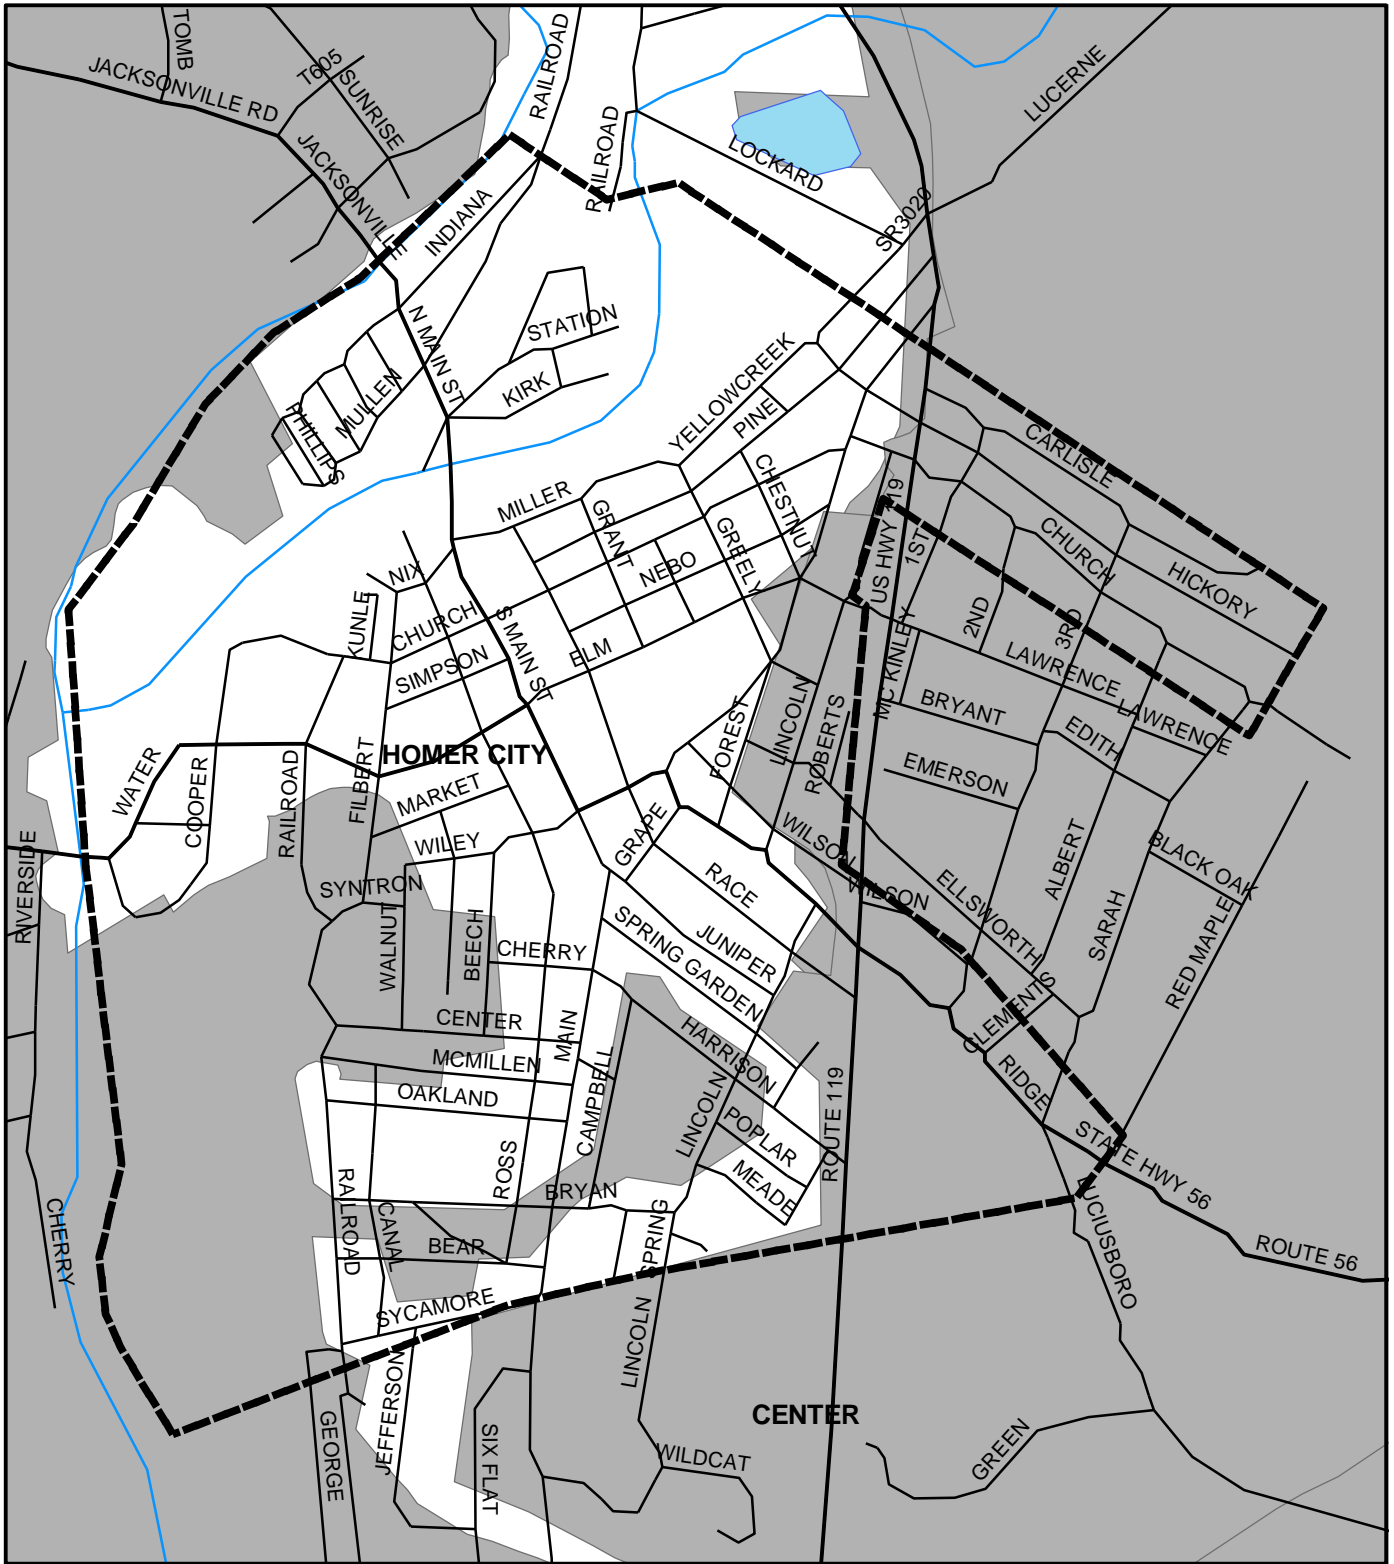

# Homer City Boro, Indiana County

## Legend

-  Municipality Boundary
-  Undermined Area

This map was prepared using information considered to be the best historical data available.

The Department cannot verify the accuracy or completeness of this information.