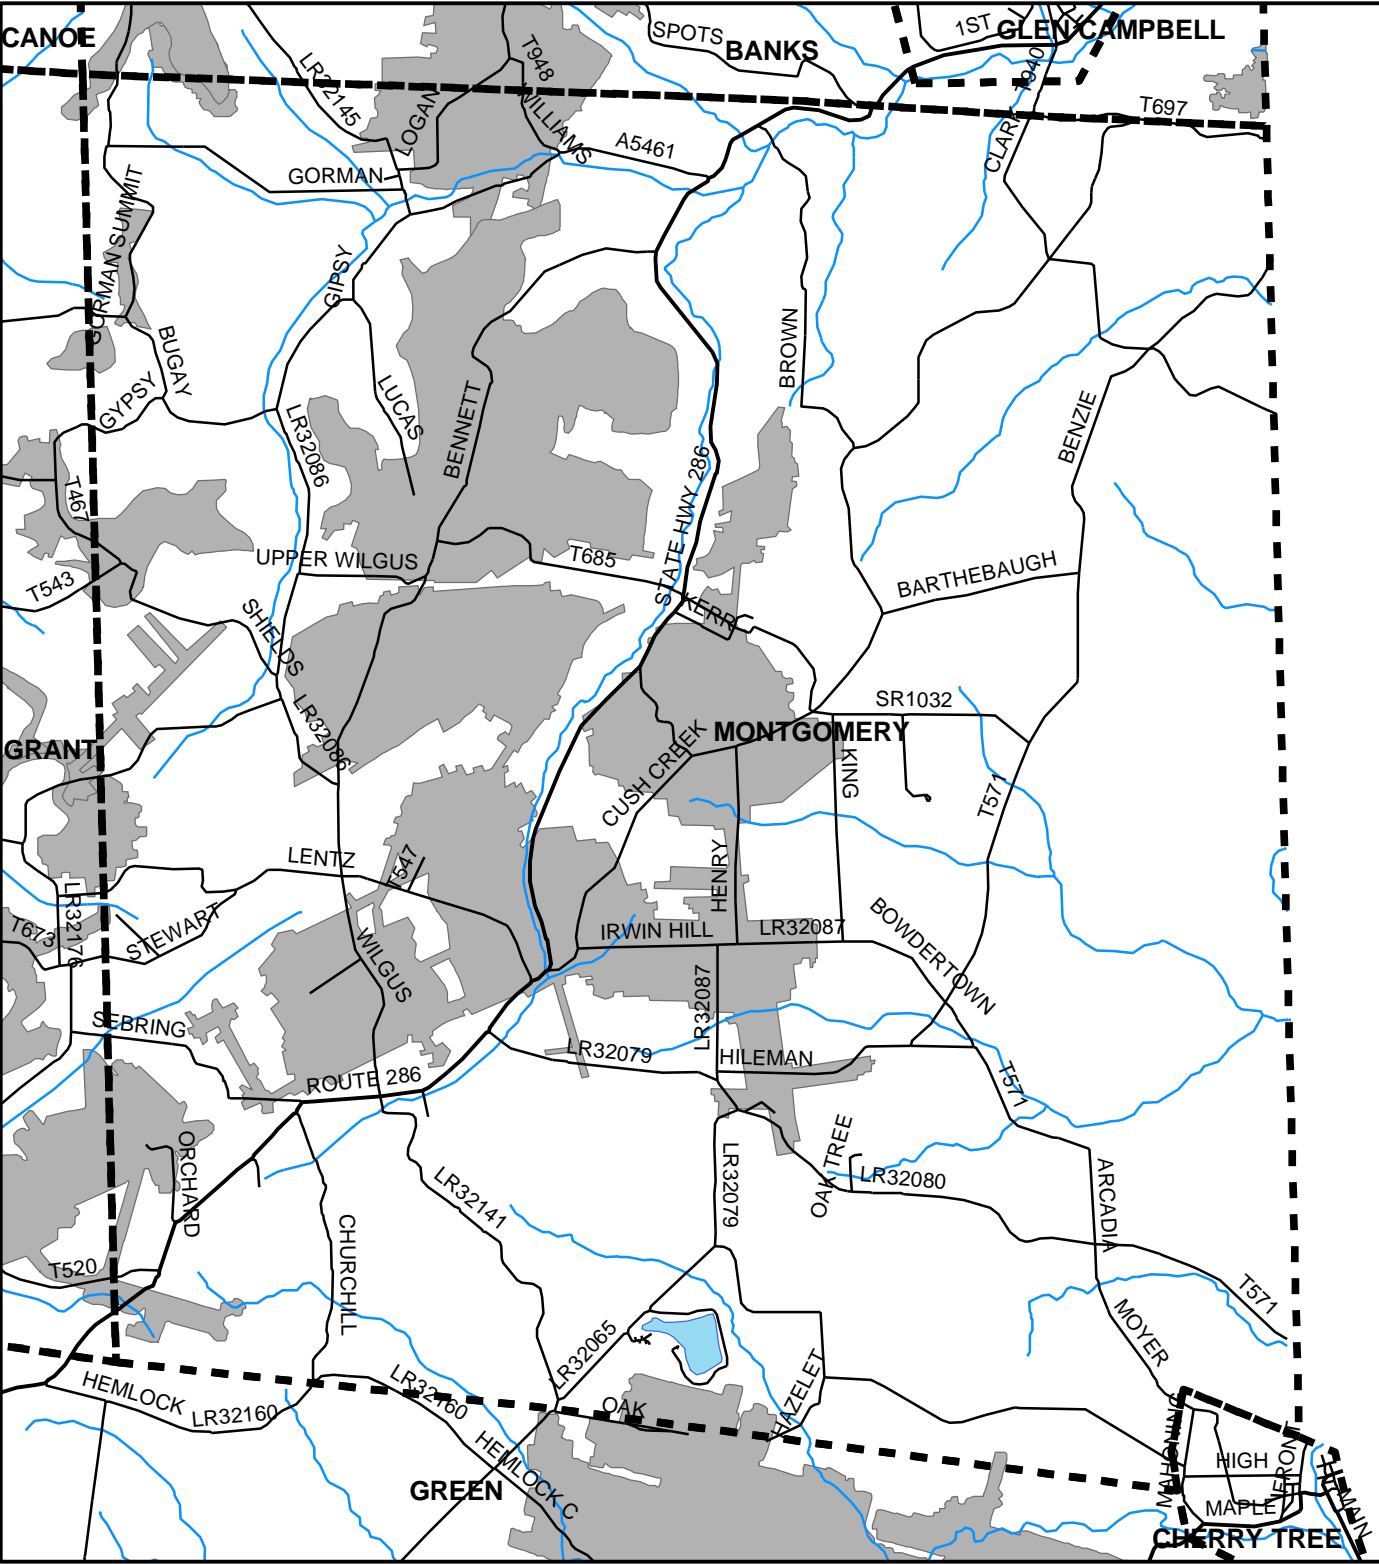

Montgomery Twp, Indiana County

Legend

- Municipality Boundary
- Undermined Area

This map was prepared using information considered to be the best historical data available.

The Department cannot verify the accuracy or completeness of this information.