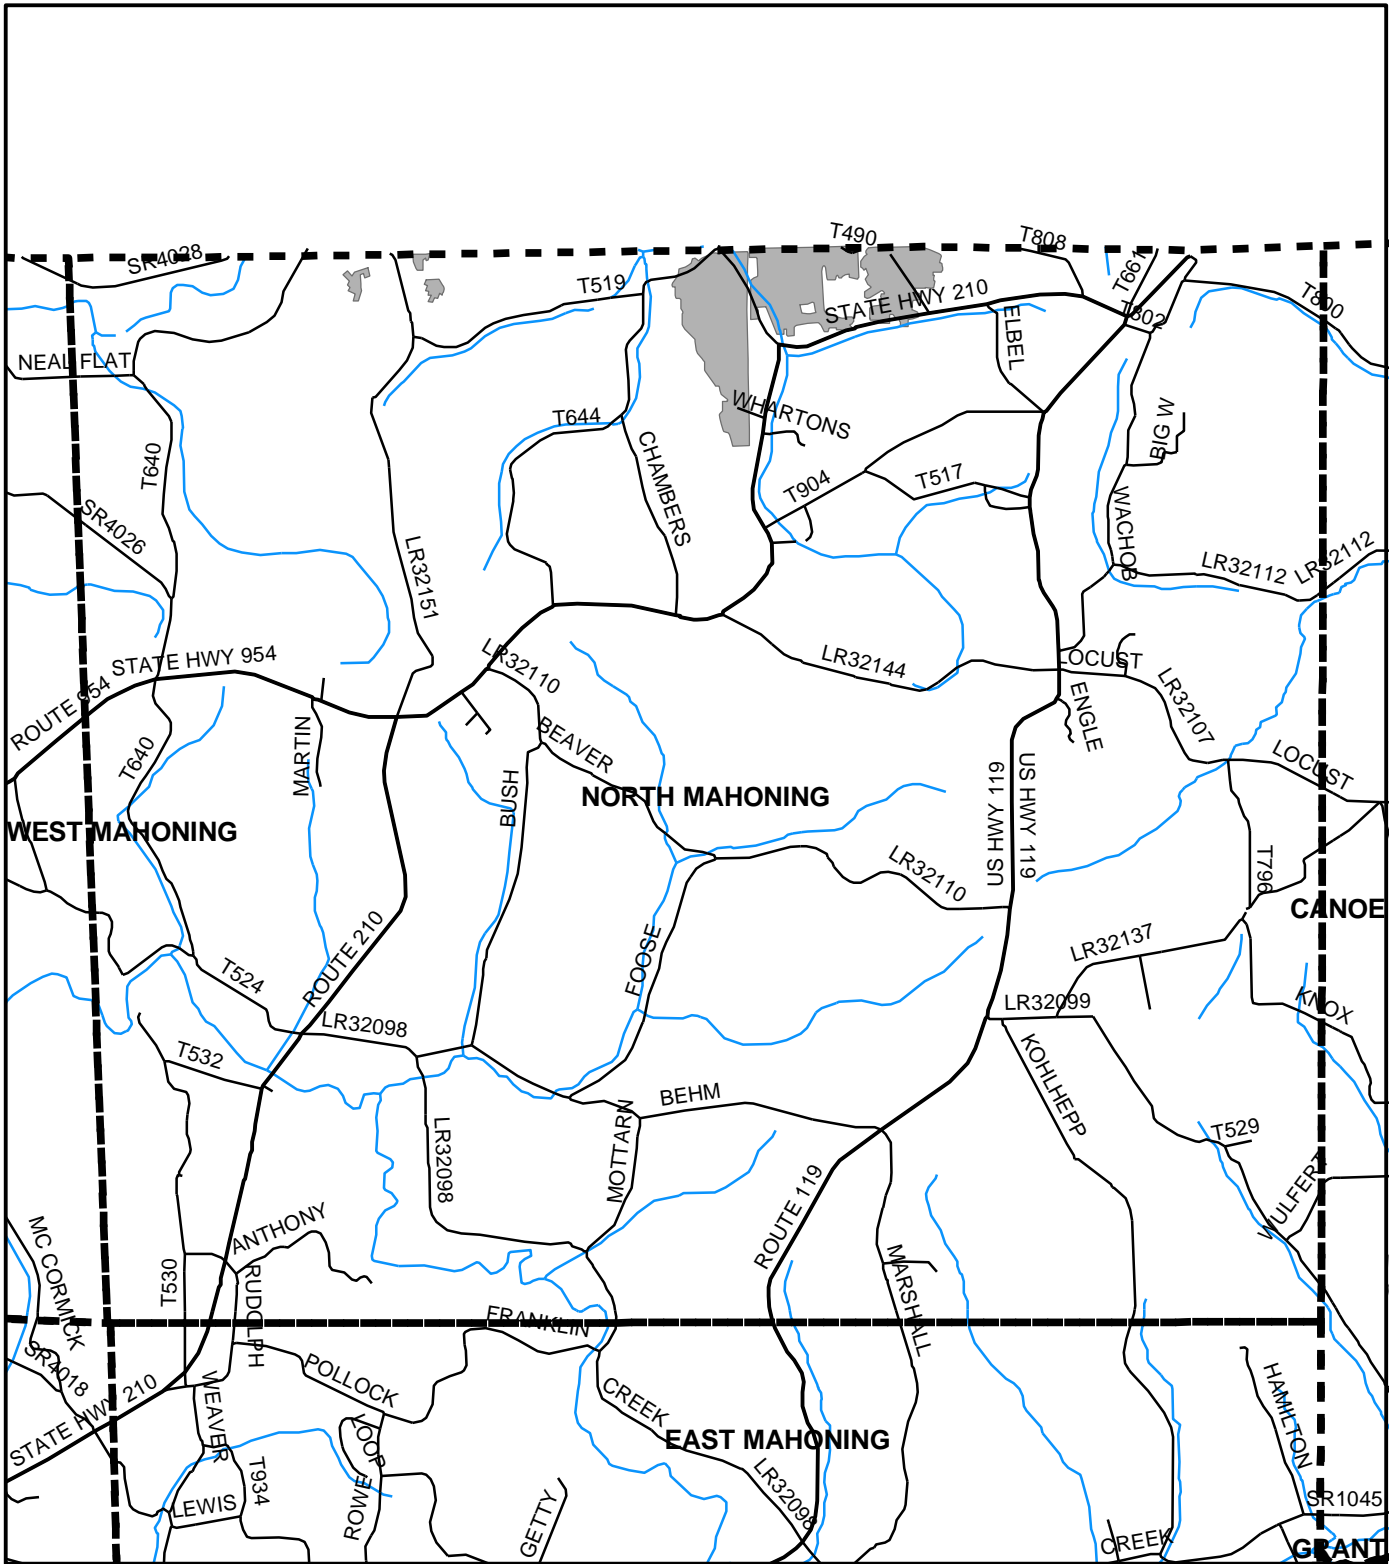

North Mahoning Twp, Indiana County

Legend

- Municipality Boundary
- Undermined Area

This map was prepared using information considered to be the best historical data available.

The Department cannot verify the accuracy or completeness of this information.