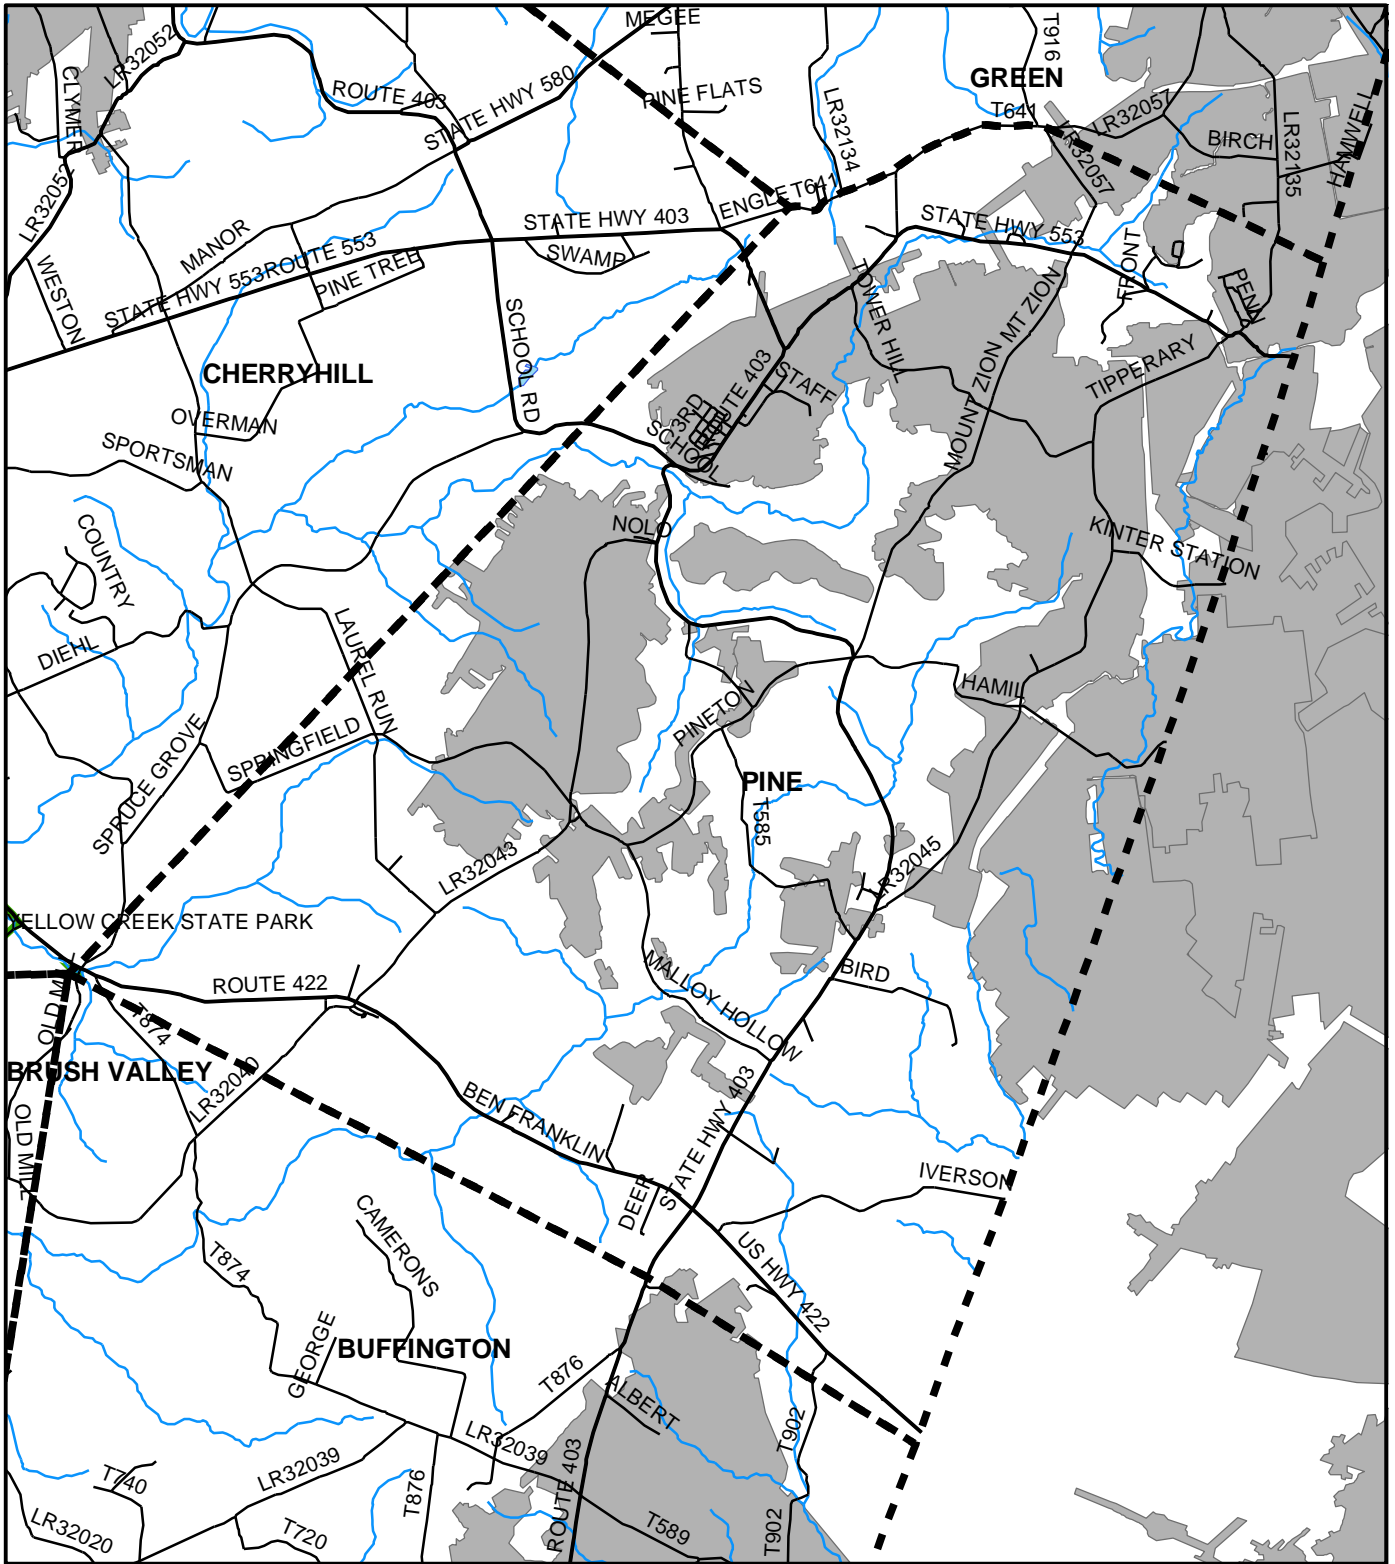

# Pine Twp, Indiana County

## Legend

-  Municipality Boundary
-  Undermined Area

This map was prepared using information considered to be the best historical data available.

The Department cannot verify the accuracy or completeness of this information.