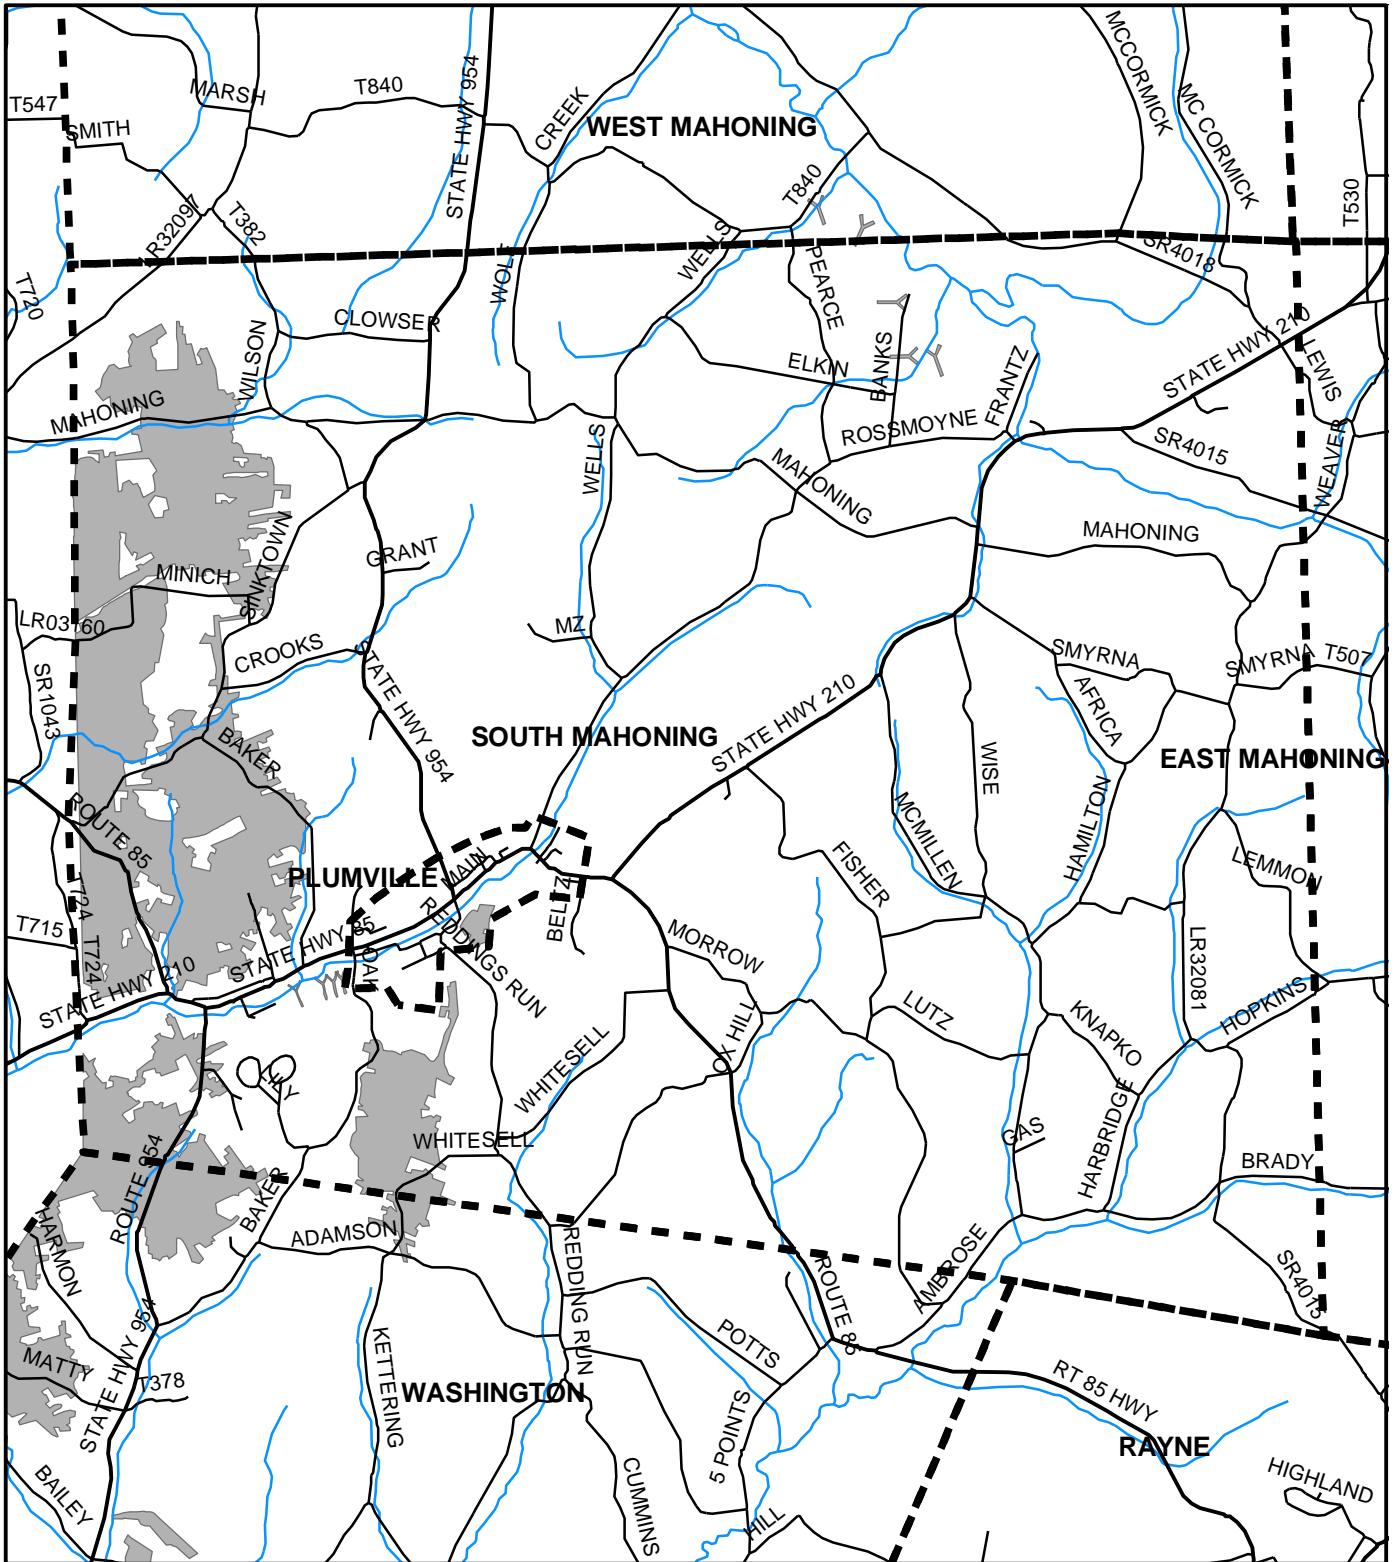

South Mahoning Twp, Indiana County

Legend

-  Municipality Boundary
-  Undermined Area

This map was prepared using information considered to be the best historical data available.

The Department cannot verify the accuracy or completeness of this information.