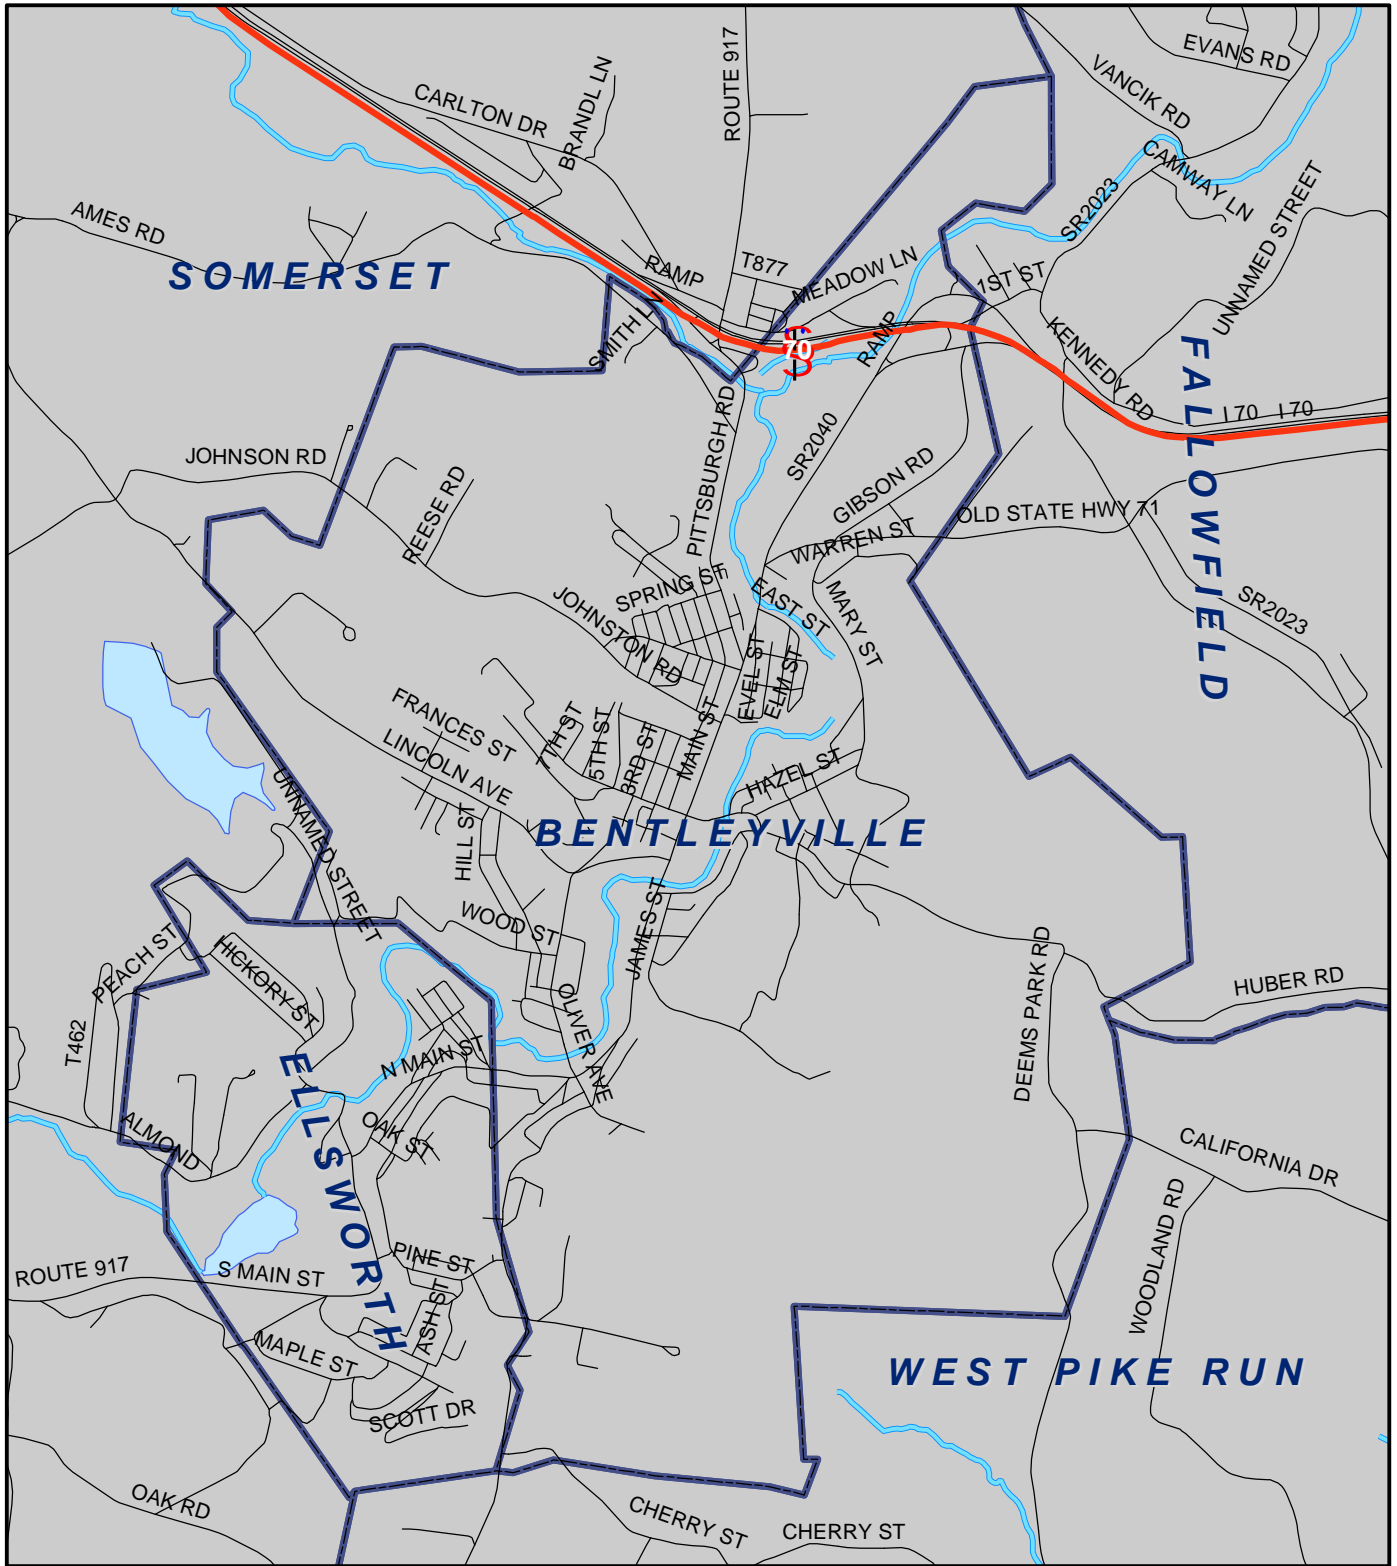

Bentleyville Boro, Washington County

Legend

- Municipality Boundary
- Undermined Area

This map was prepared using information considered to be the best historical data available.

The Department cannot verify the accuracy or completeness of this information.