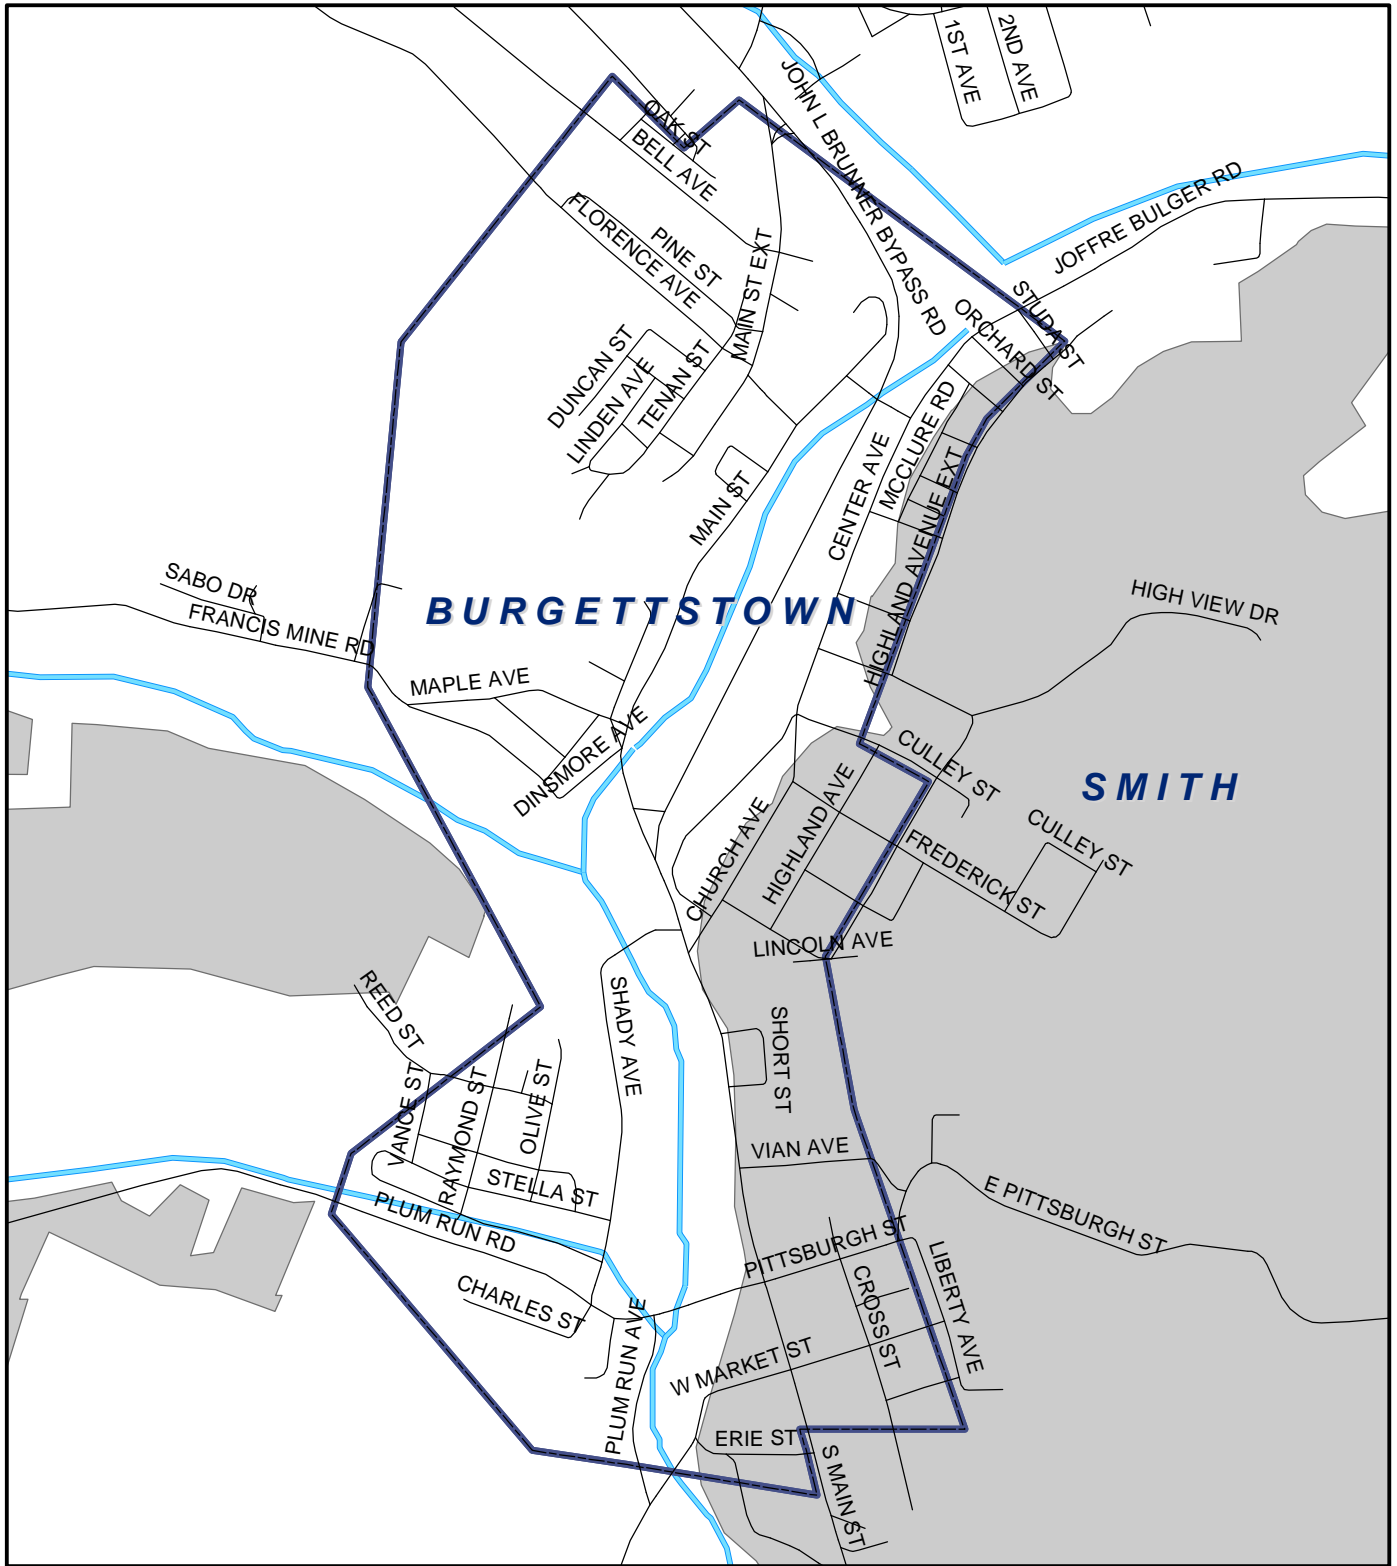

Burgettstown Boro, Washington County

Legend

-  Municipality Boundary
-  Undermined Area

This map was prepared using information considered to be the best historical data available.

The Department cannot verify the accuracy or completeness of this information.