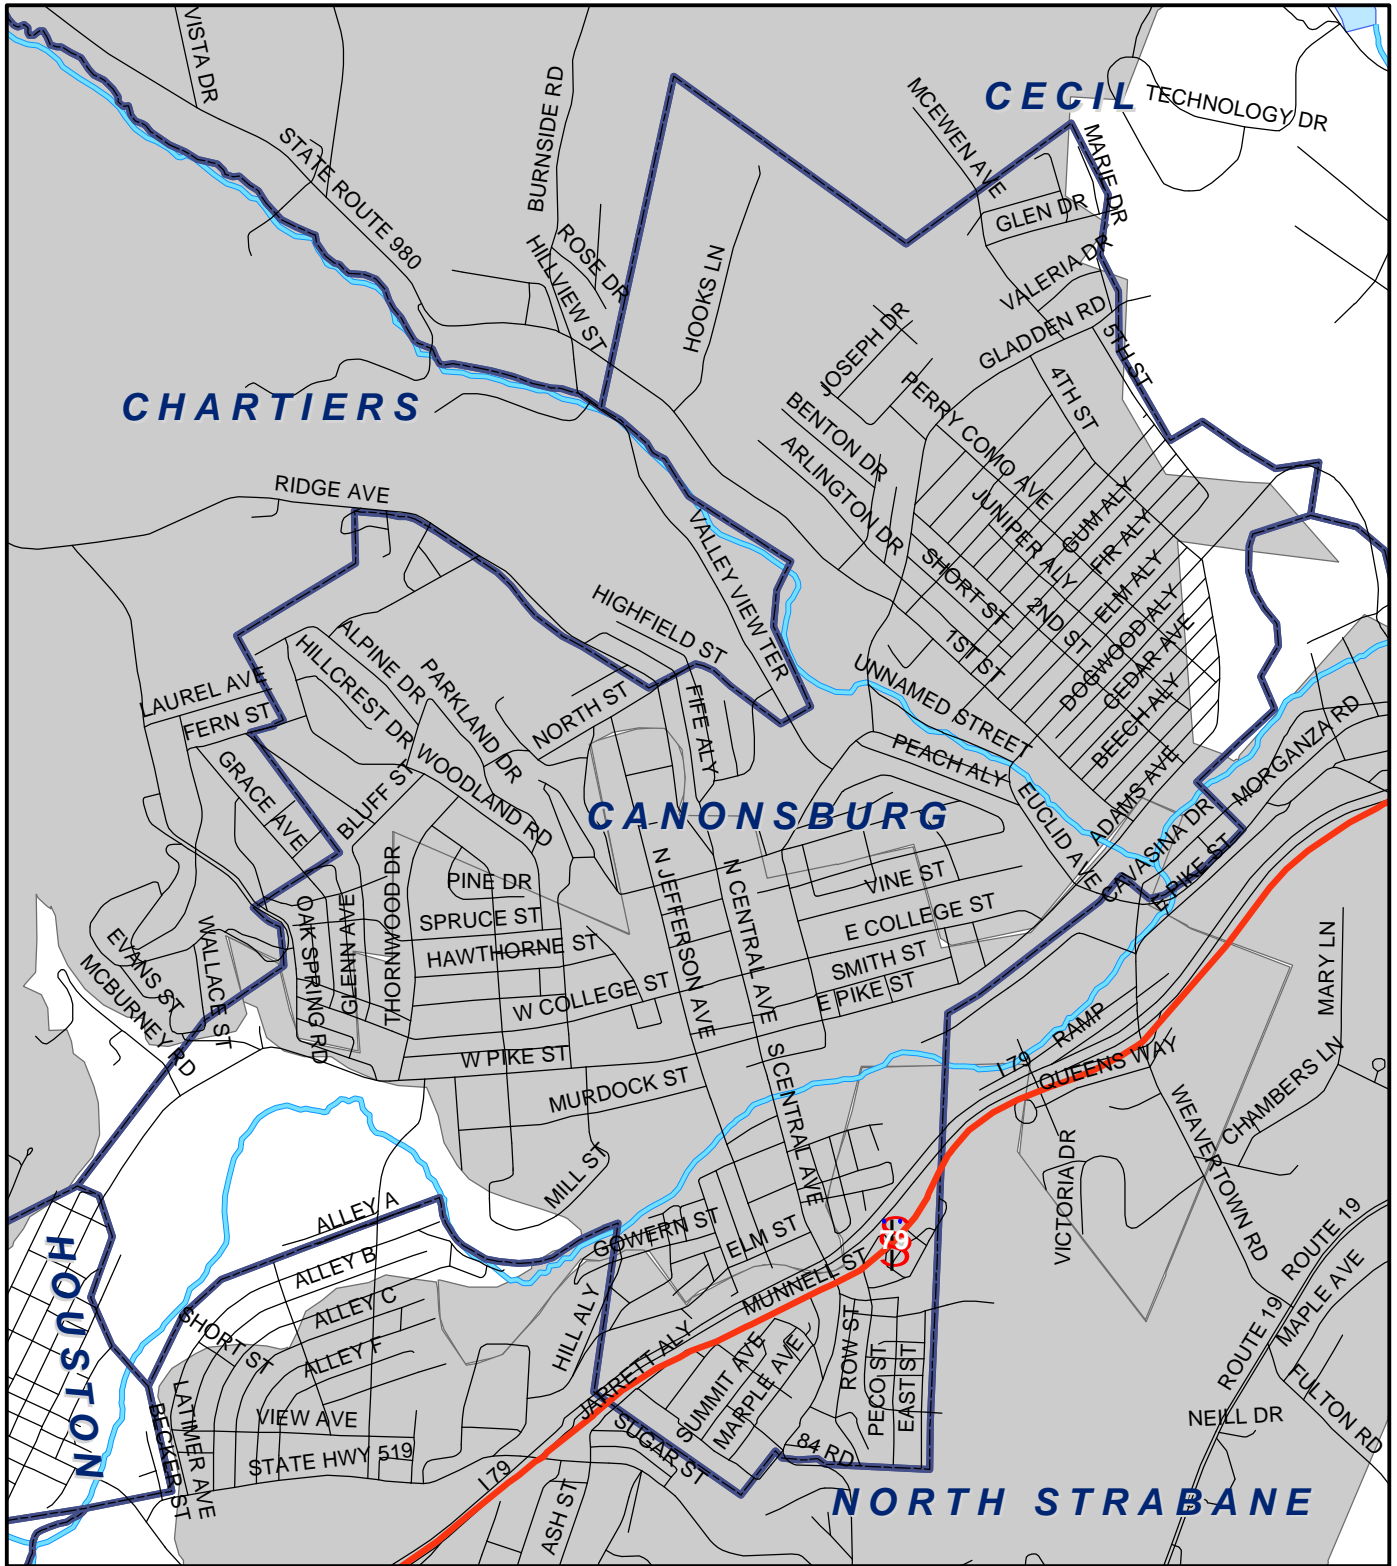

Canonsburg Boro, Washington County

Legend

- Municipality Boundary
- Undermined Area

This map was prepared using information considered to be the best historical data available.

The Department cannot verify the accuracy or completeness of this information.