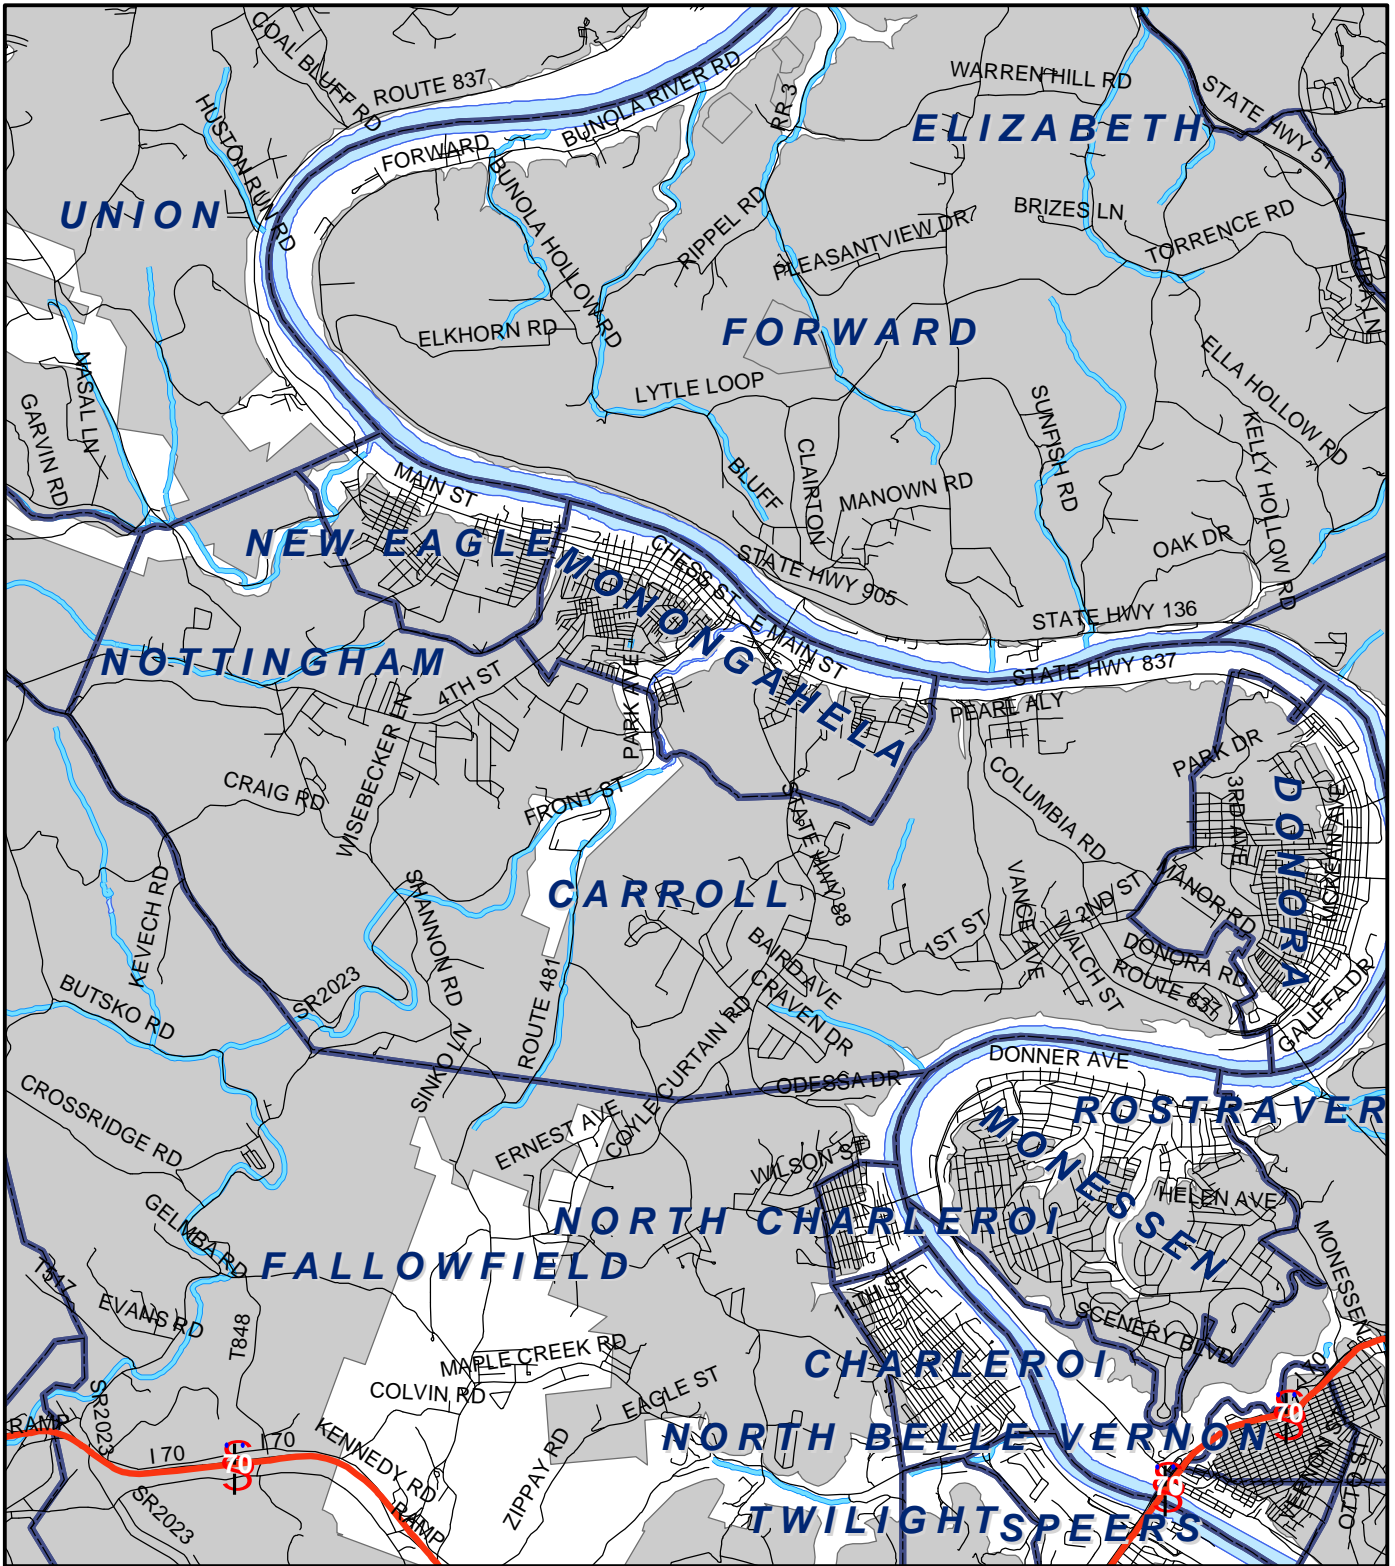

Carroll Twp, Washington County

Legend

- Municipality Boundary
- Undermined Area

This map was prepared using information considered to be the best historical data available. The Department cannot verify the accuracy or completeness of this information.