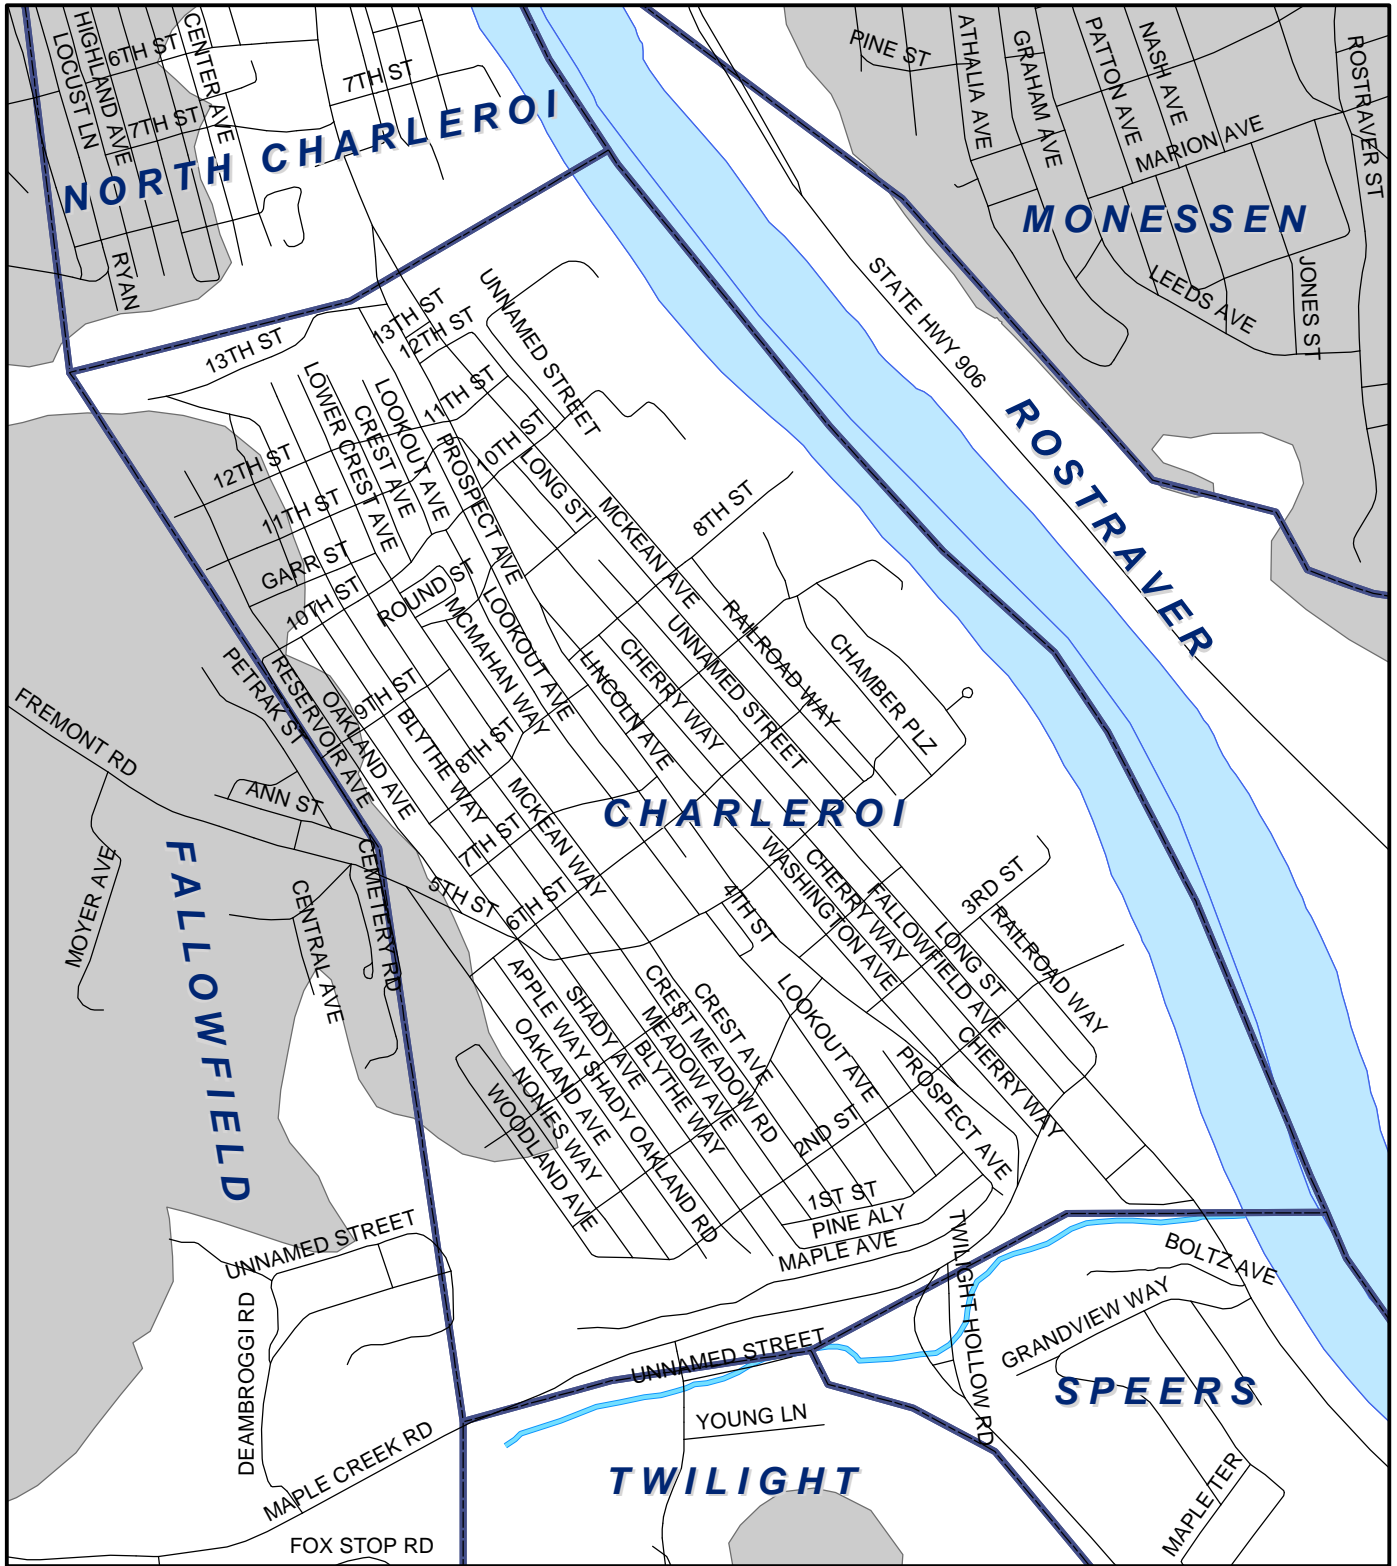

Charleroi Boro, Washington County

Legend

-  Municipality Boundary
-  Undermined Area

This map was prepared using information considered to be the best historical data available.

The Department cannot verify the accuracy or completeness of this information.