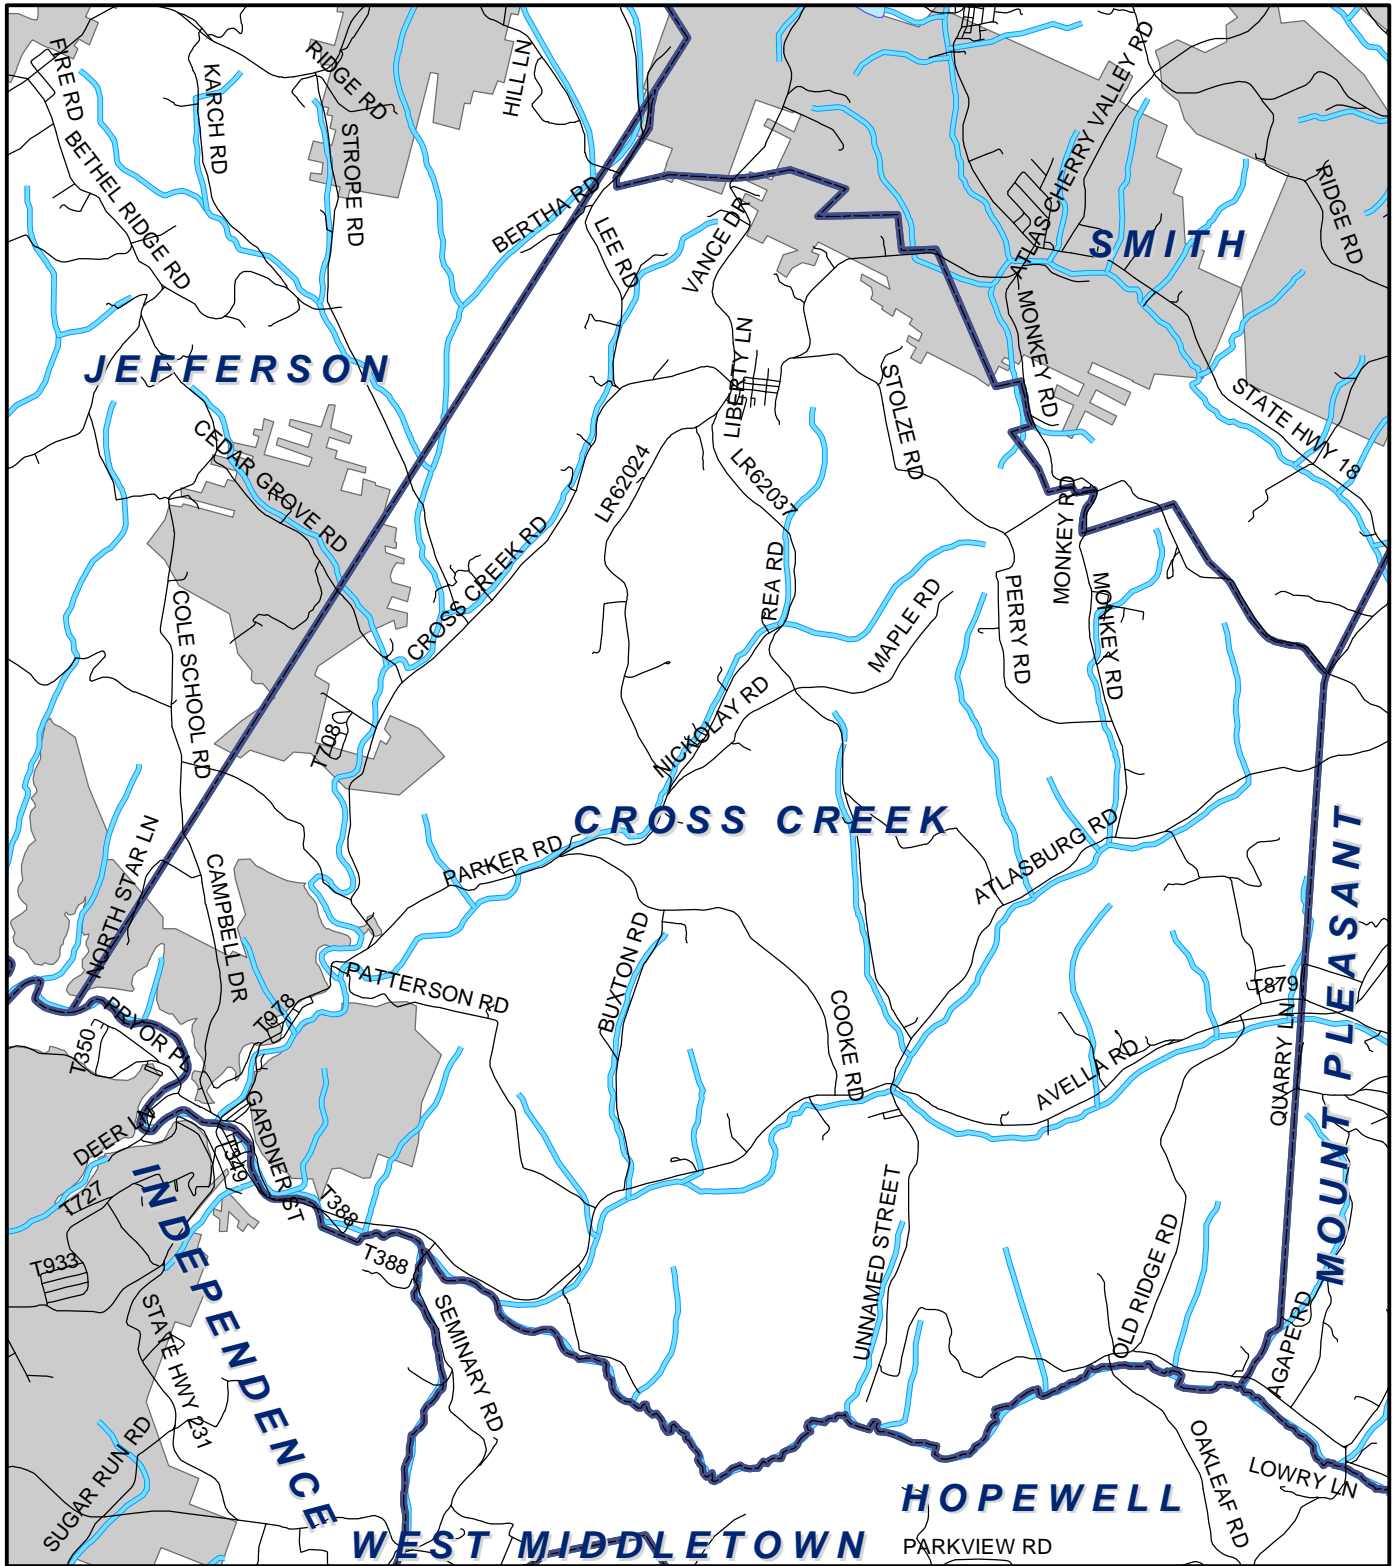

Cross Creek Twp, Washington County

Legend

-  Municipality Boundary
-  Undermined Area

This map was prepared using information considered to be the best historical data available. The Department cannot verify the accuracy or completeness of this information.