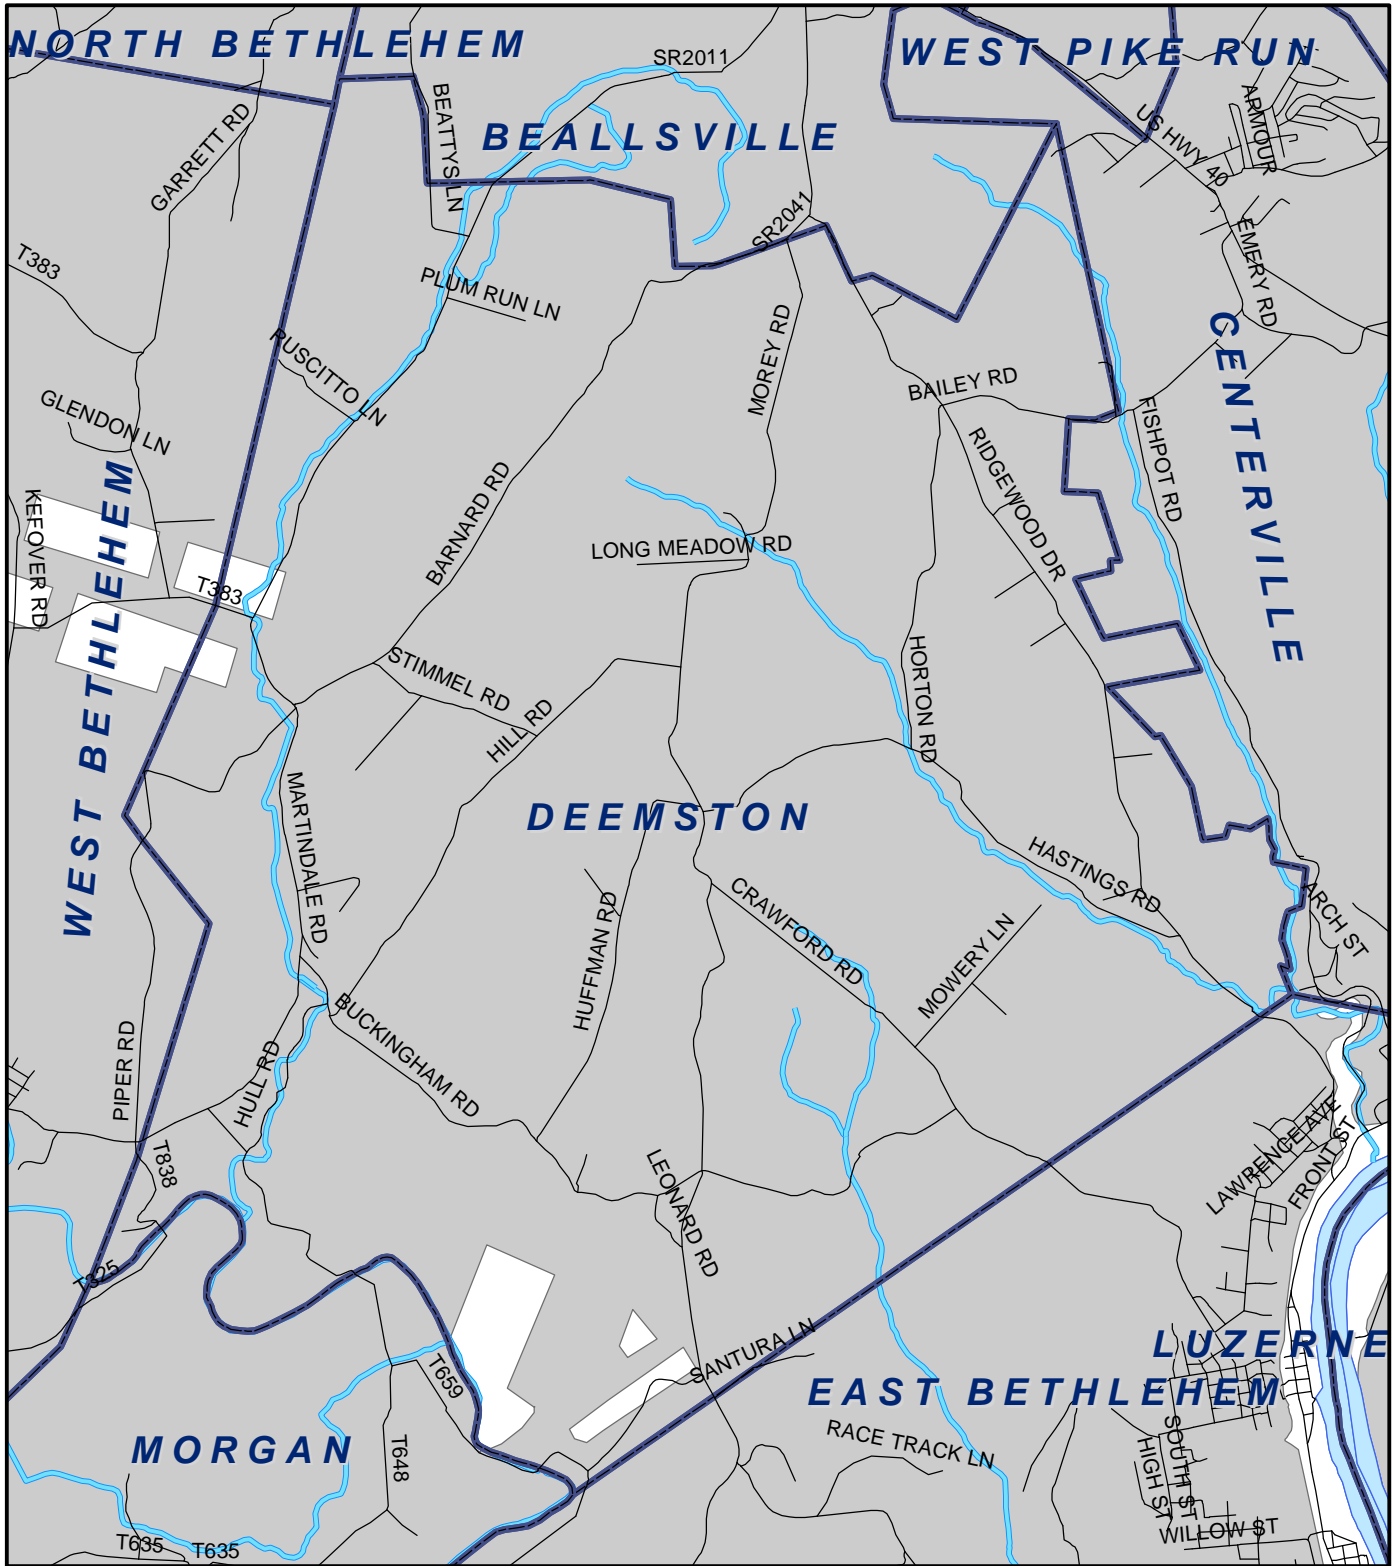

Deemston Boro, Washington County

Legend

- Municipality Boundary
- Undermined Area

This map was prepared using information considered to be the best historical data available.

The Department cannot verify the accuracy or completeness of this information.