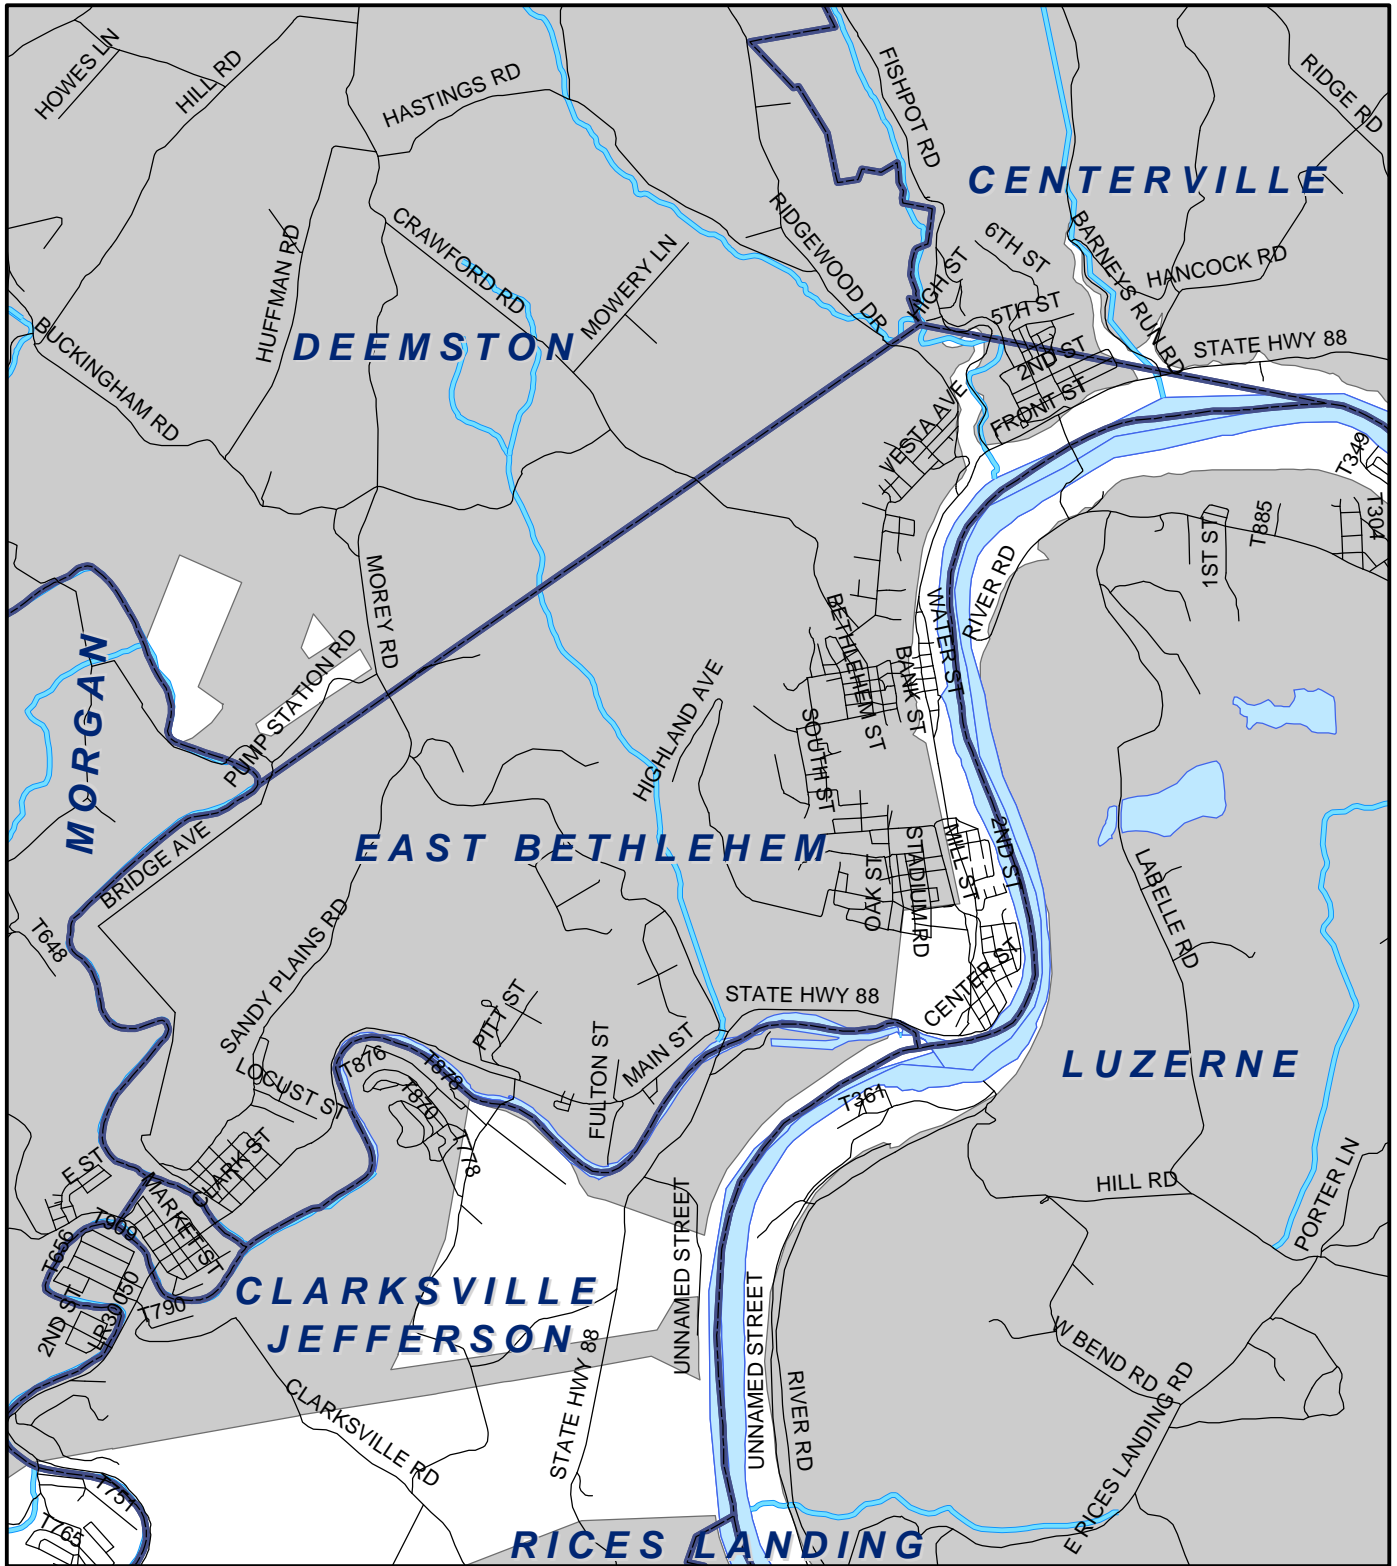

# East Bethlehem Twp, Washington County

**Legend**

- Municipality Boundary
- Undermined Area

This map was prepared using information considered to be the best historical data available.

The Department cannot verify the accuracy or completeness of this information.