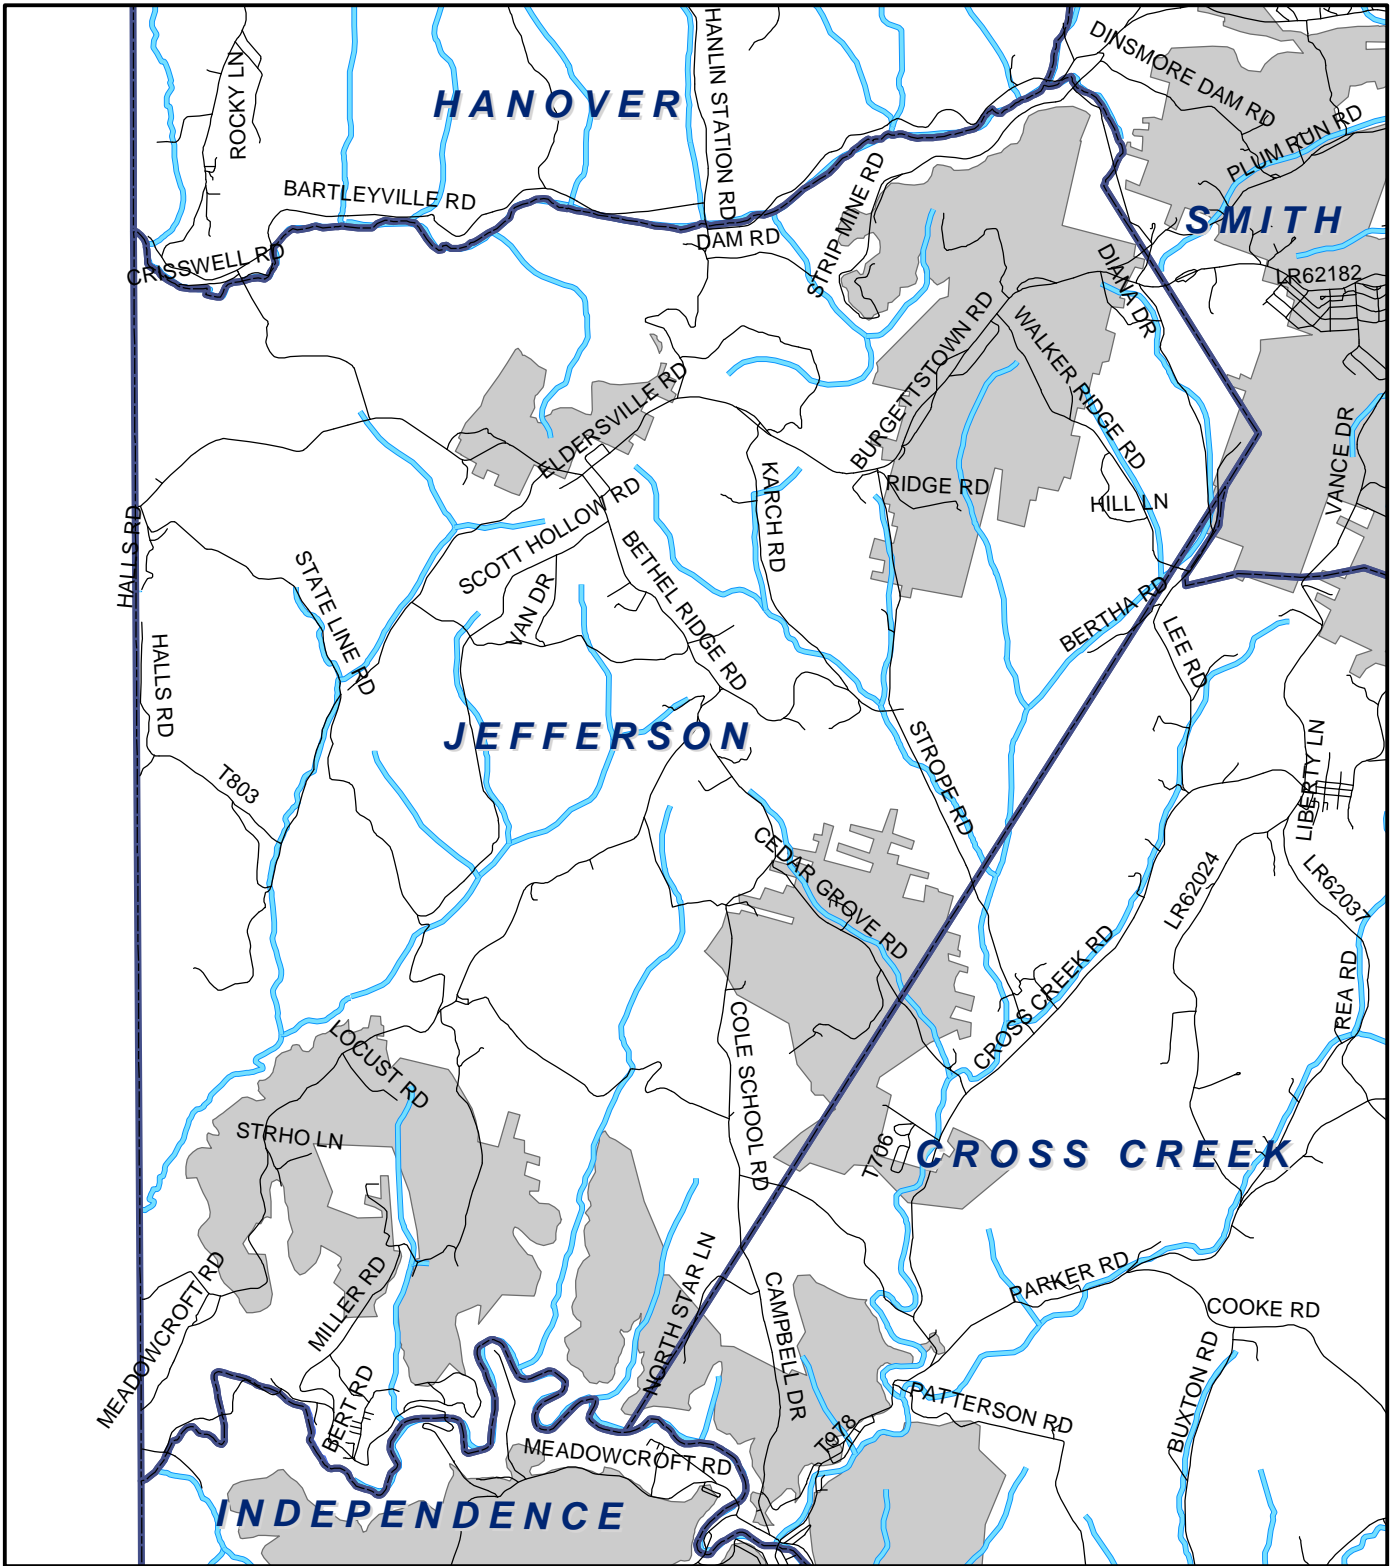

Jefferson Twp, Washington County

Legend

-  Municipality Boundary
-  Undermined Area

This map was prepared using information considered to be the best historical data available.

The Department cannot verify the accuracy or completeness of this information.