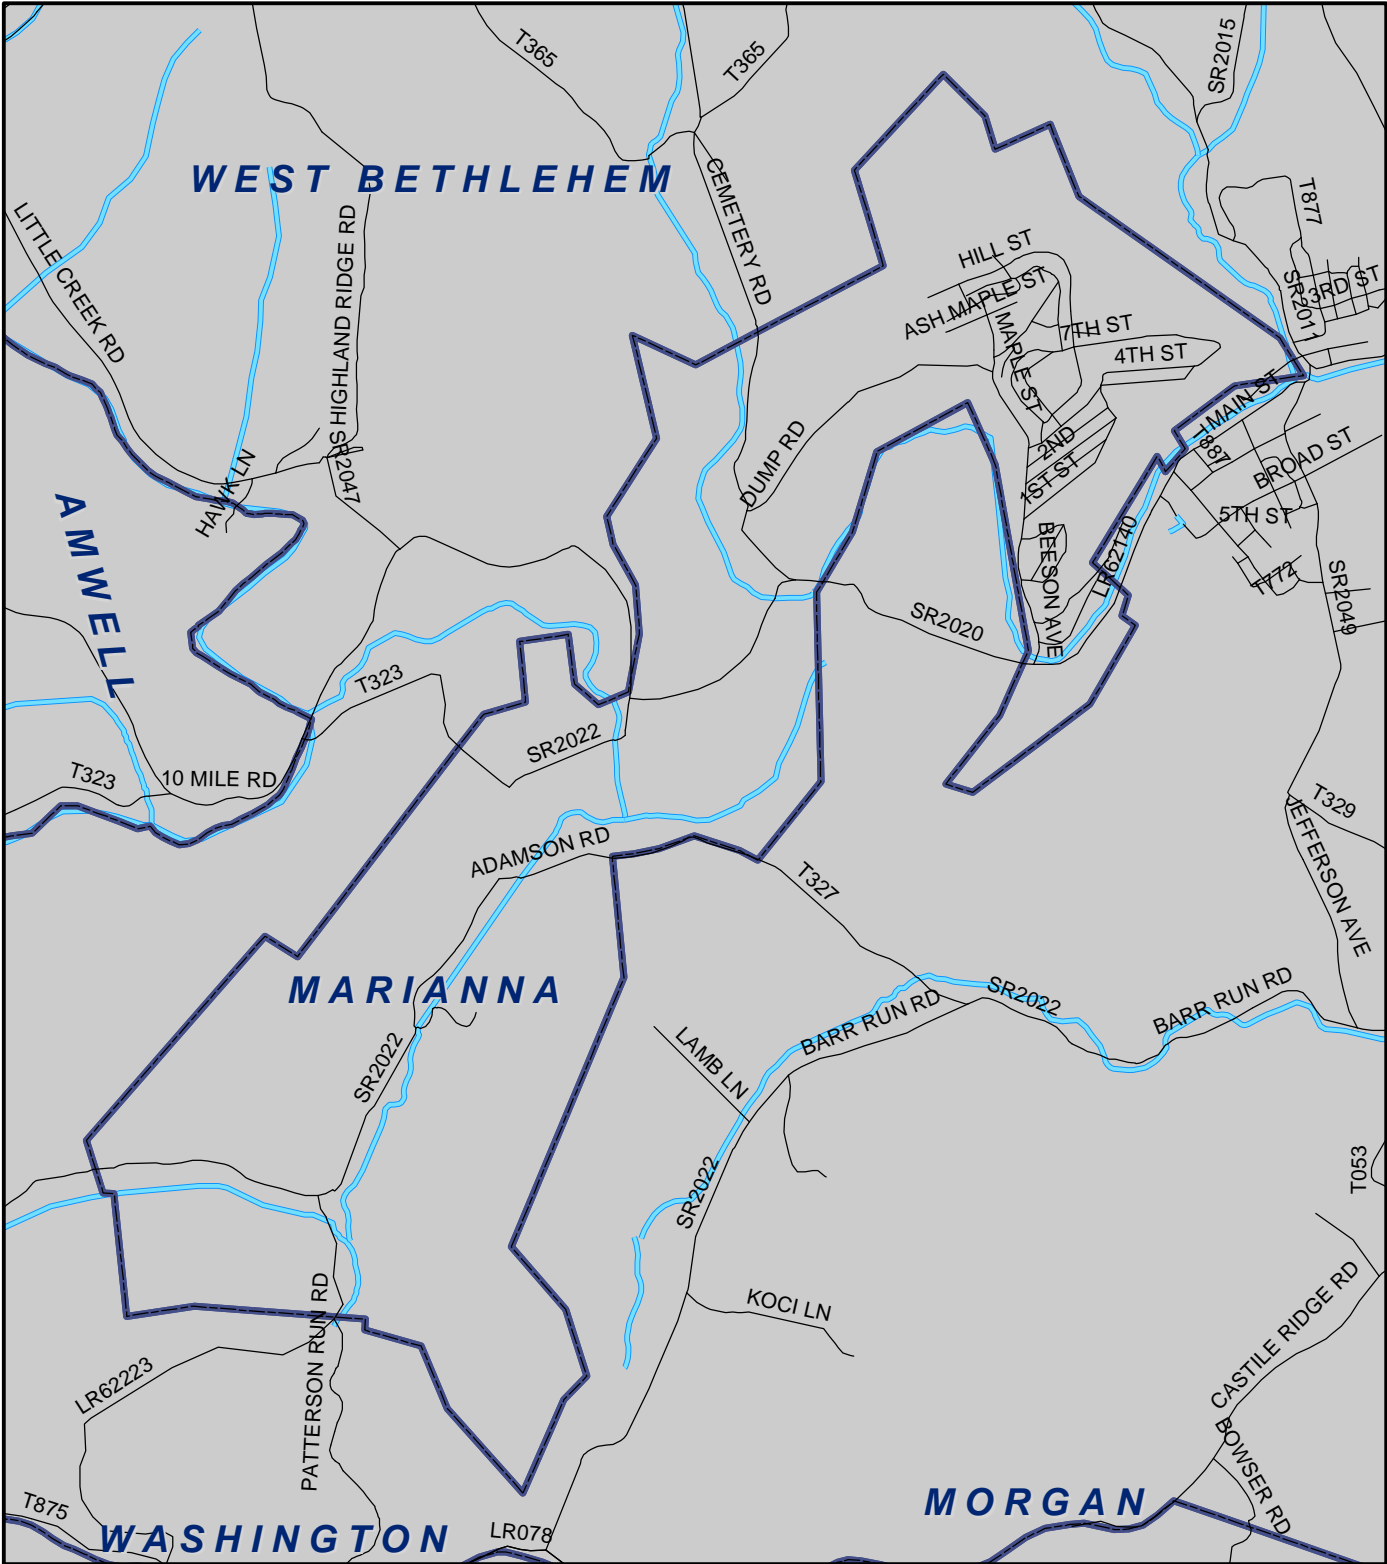

# Marianna Boro, Washington County

**Legend**

- Municipality Boundary
- Undermined Area

This map was prepared using information considered to be the best historical data available.

The Department cannot verify the accuracy or completeness of this information.