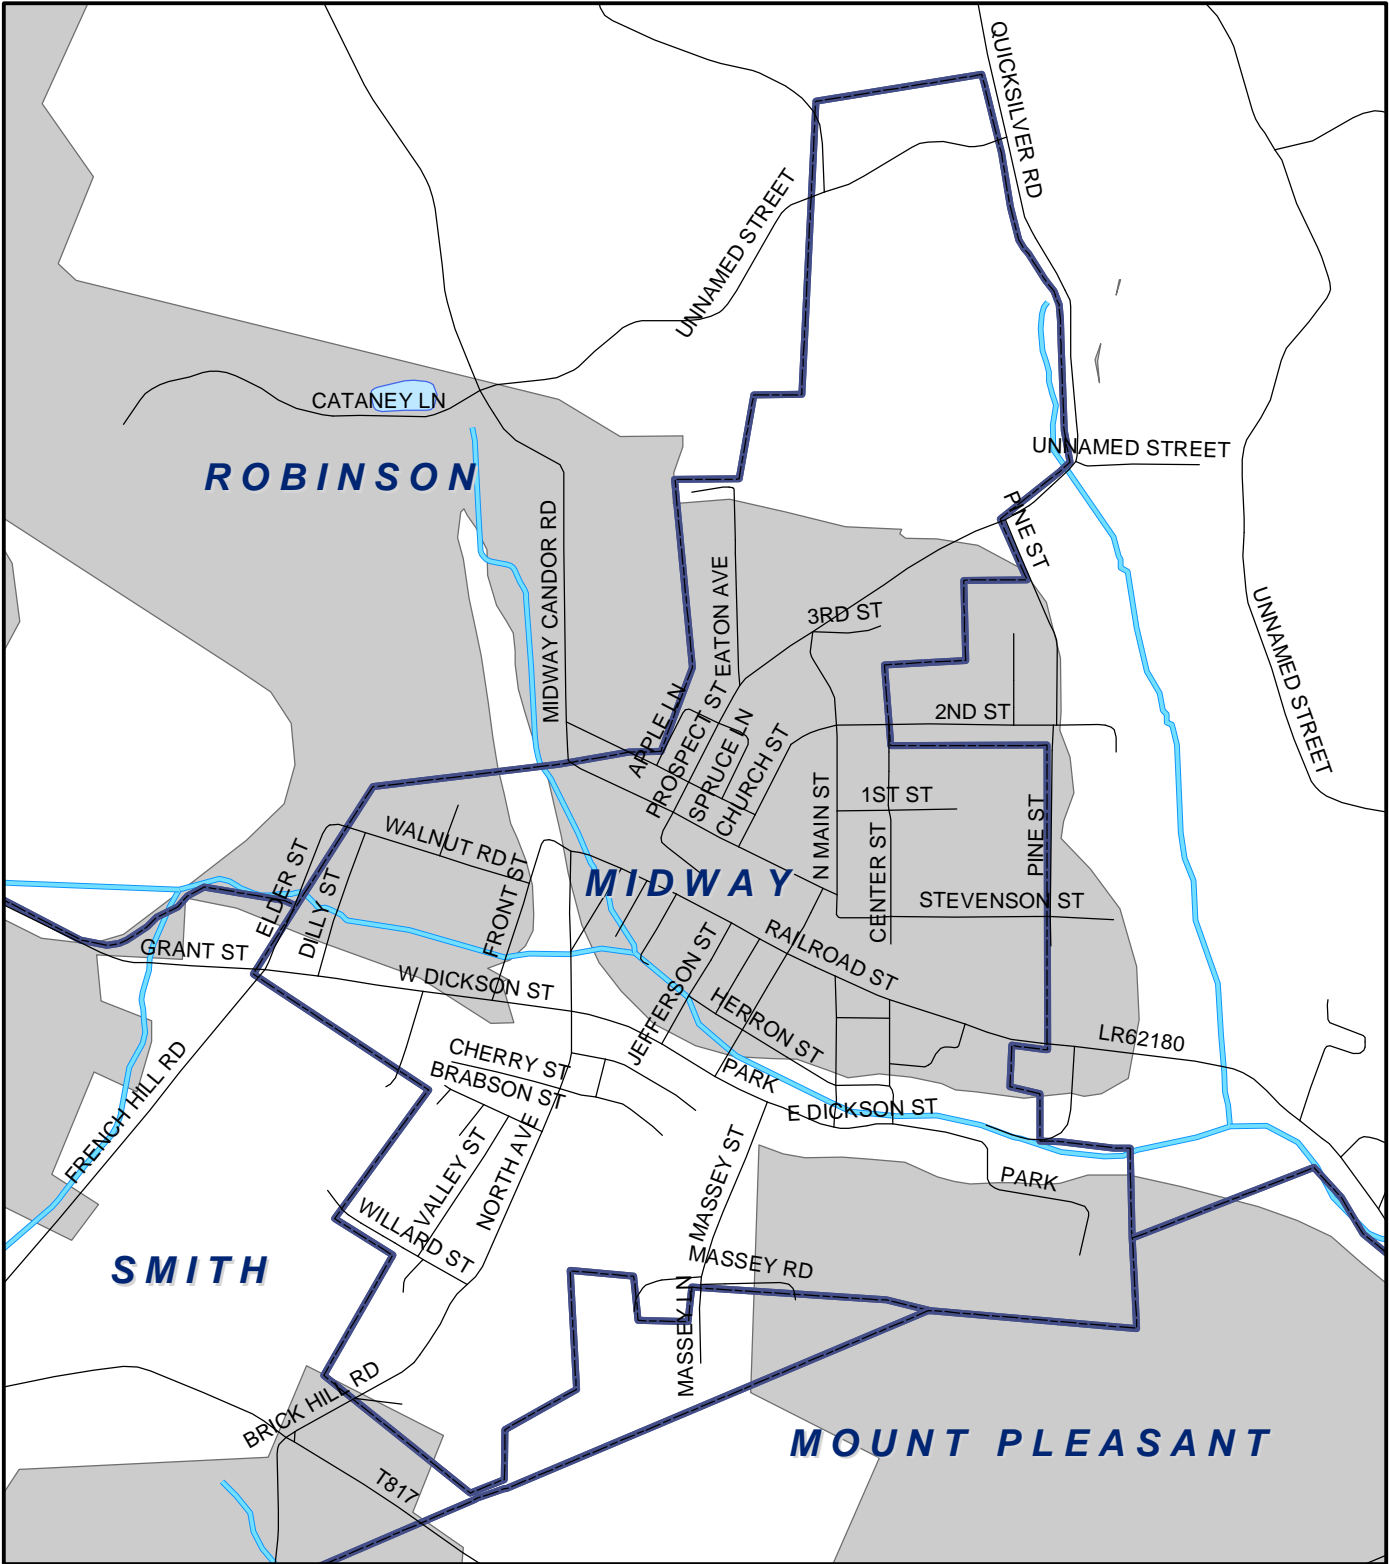

Midway Boro, Washington County

Legend

- Municipality Boundary
- Undermined Area

This map was prepared using information considered to be the best historical data available.

The Department cannot verify the accuracy or completeness of this information.