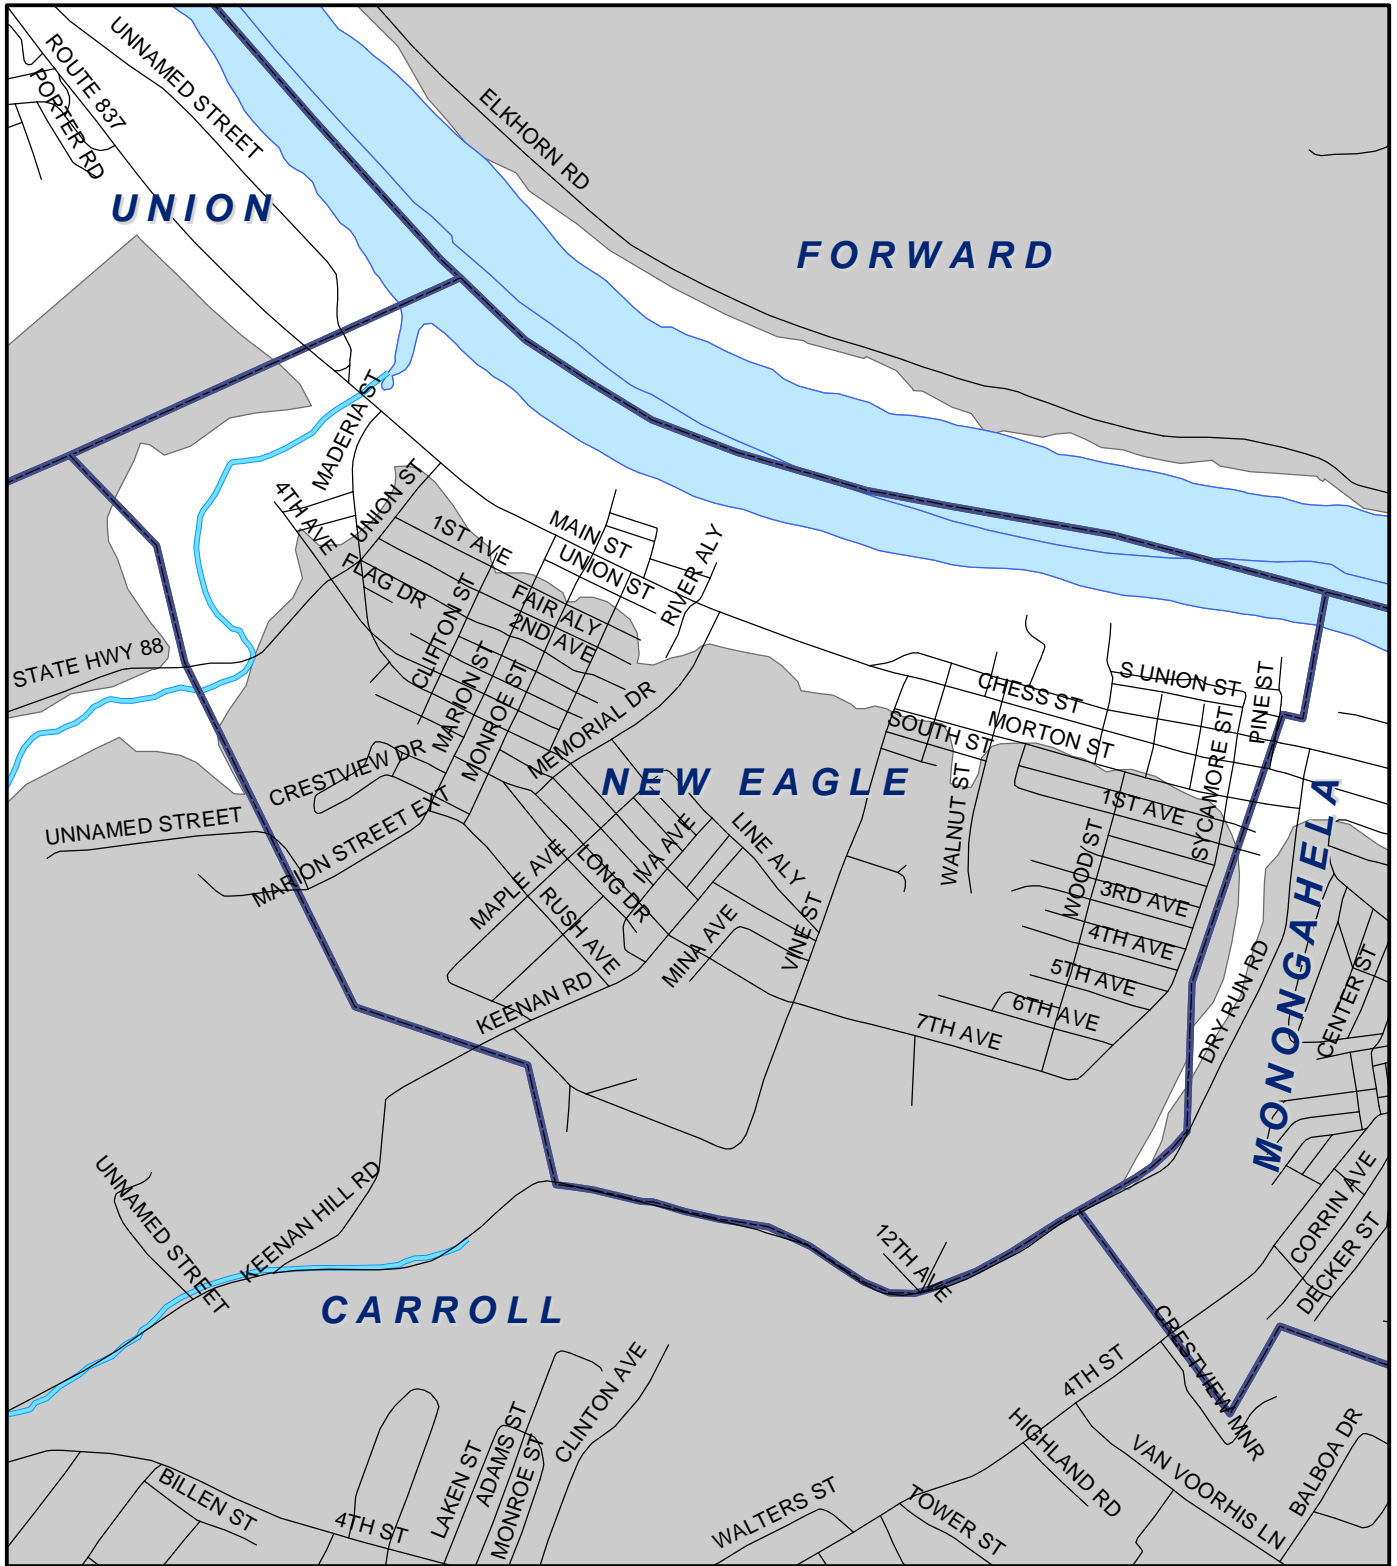

New Eagle Boro, Washington County

Legend

-  Municipality Boundary
-  Undermined Area

This map was prepared using information considered to be the best historical data available.

The Department cannot verify the accuracy or completeness of this information.