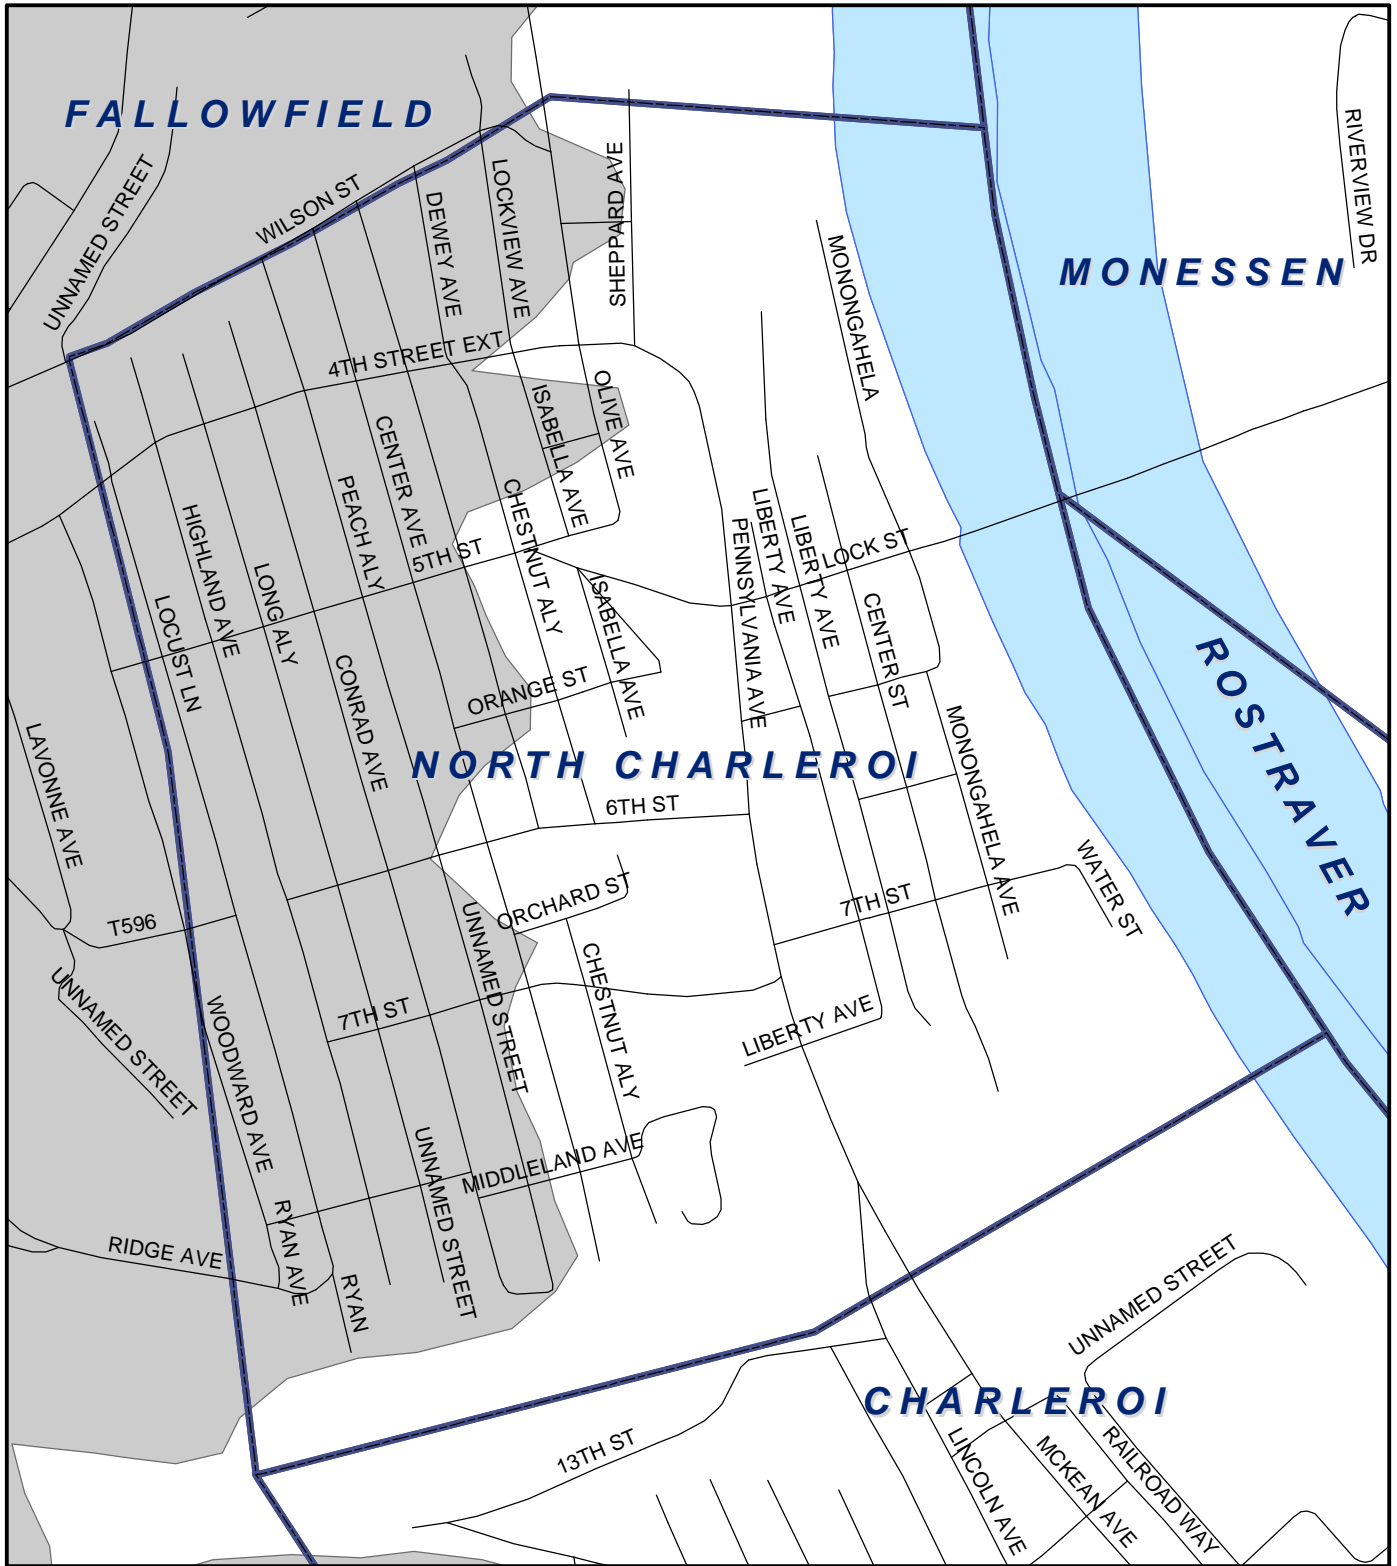

North Charleroi Boro, Washington County

Legend

-  Municipality Boundary
-  Undermined Area

This map was prepared using information considered to be the best historical data available.

The Department cannot verify the accuracy or completeness of this information.