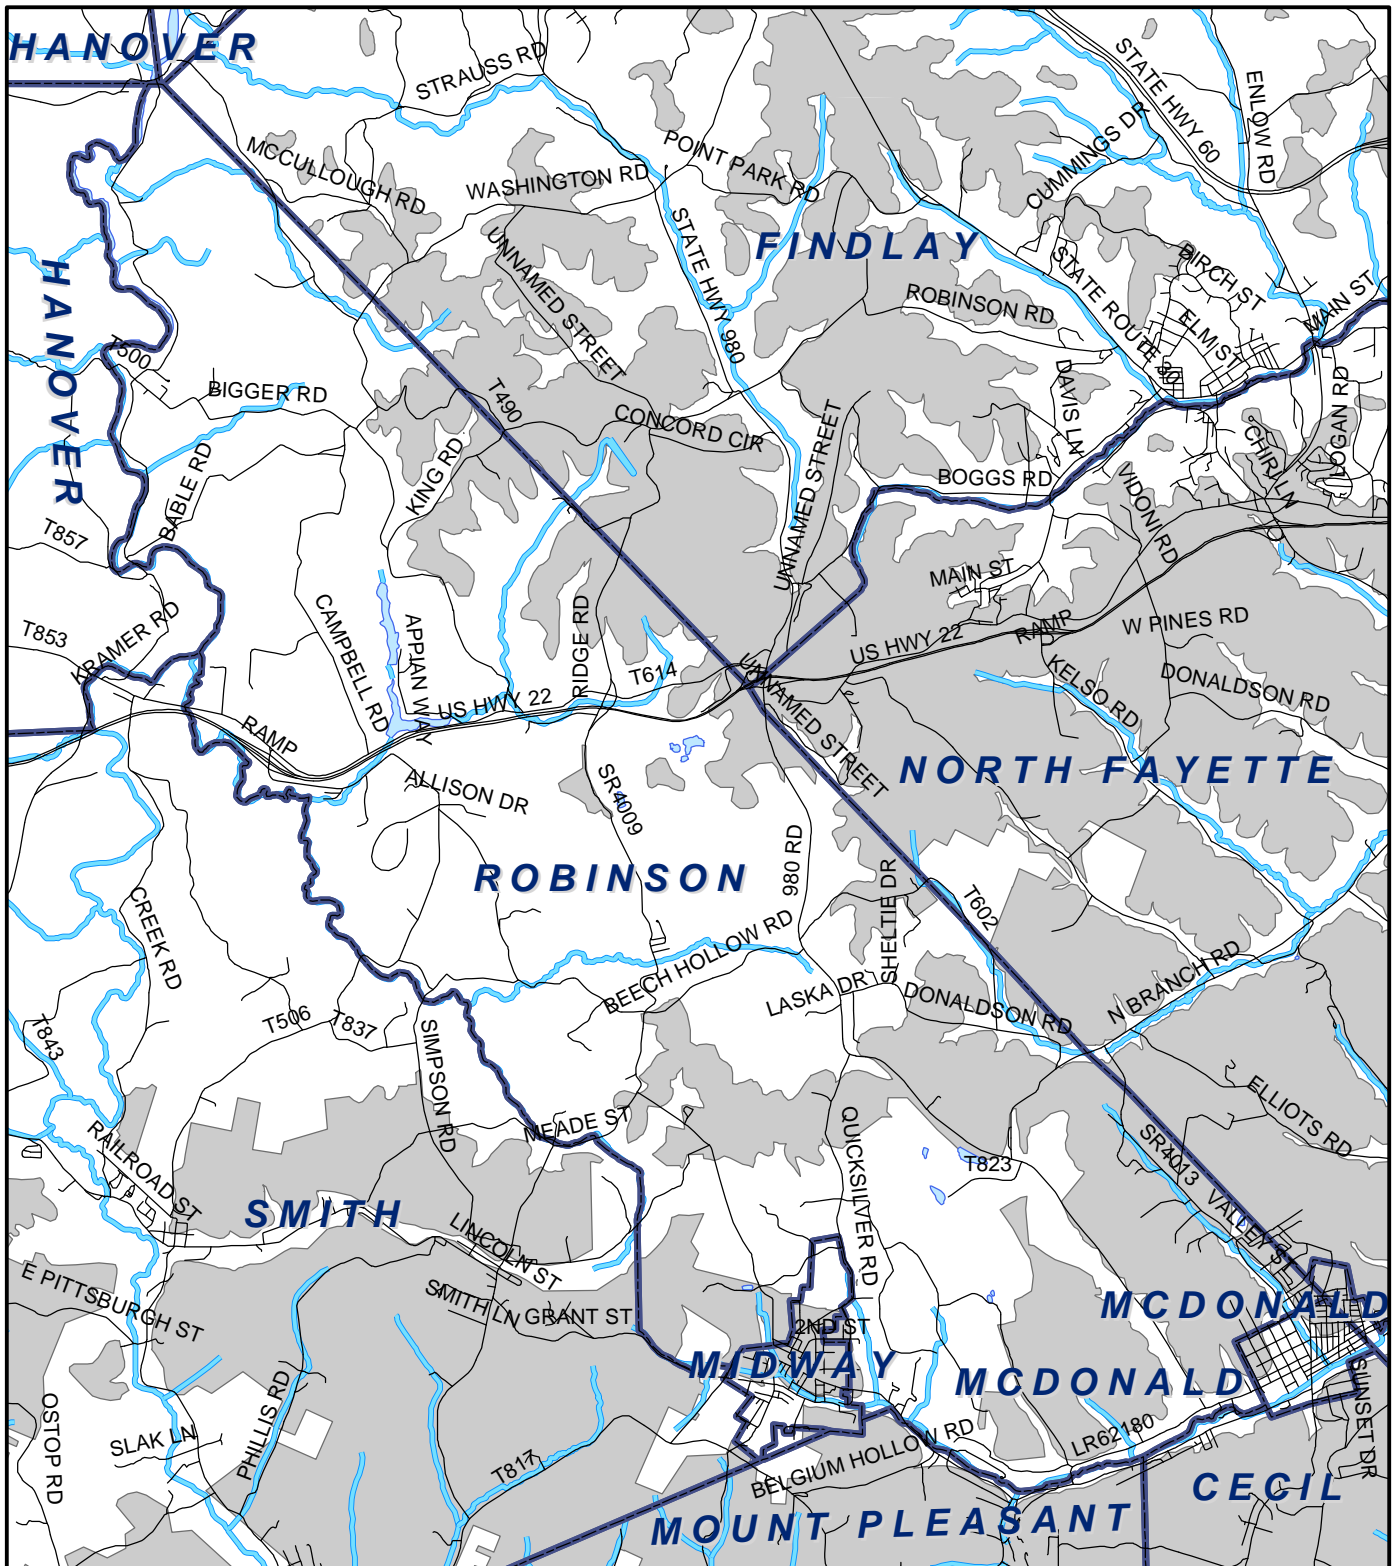

Robinson Twp, Washington County

Legend

- Municipality Boundary
- Undermined Area

This map was prepared using information considered to be the best historical data available.

The Department cannot verify the accuracy or completeness of this information.