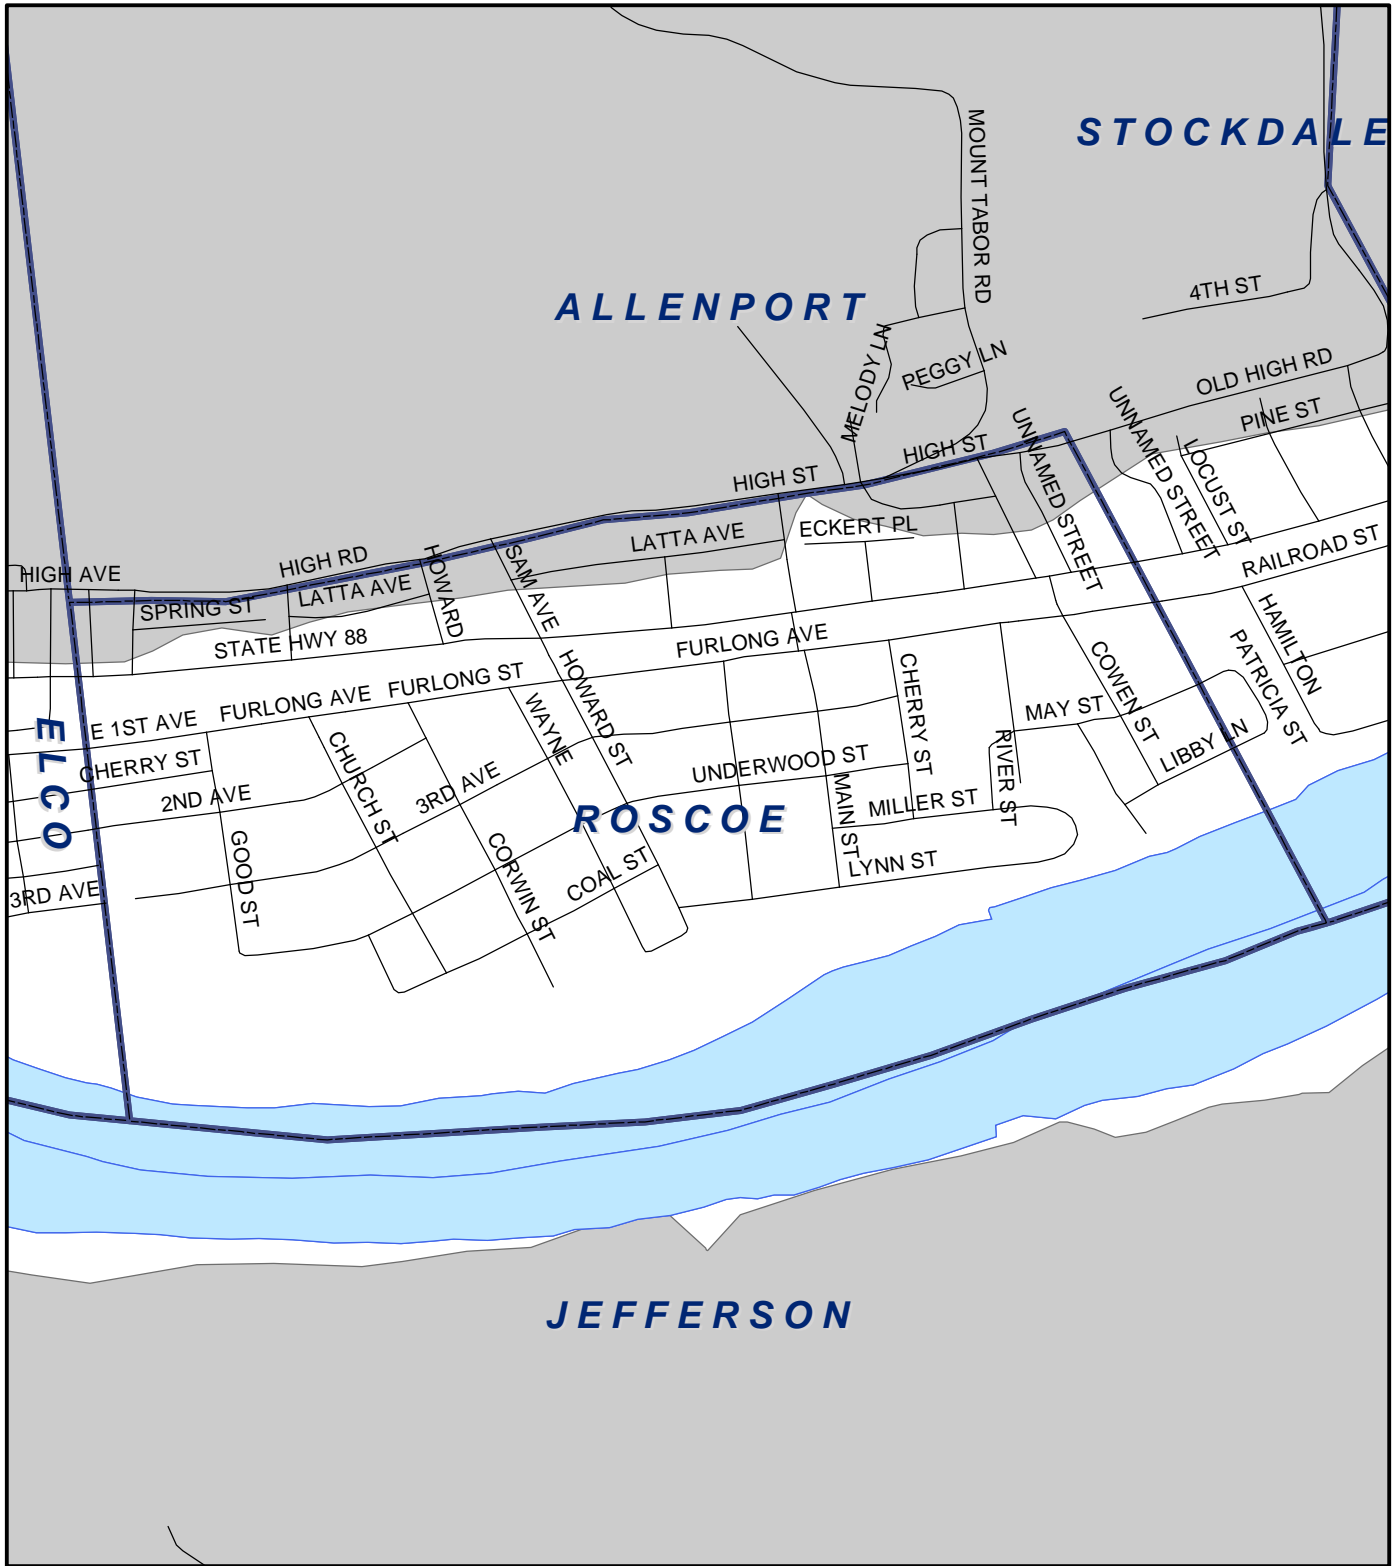

Roscoe Boro, Washington County

Legend

-  Municipality Boundary
-  Undermined Area

This map was prepared using information considered to be the best historical data available. The Department cannot verify the accuracy or completeness of this information.