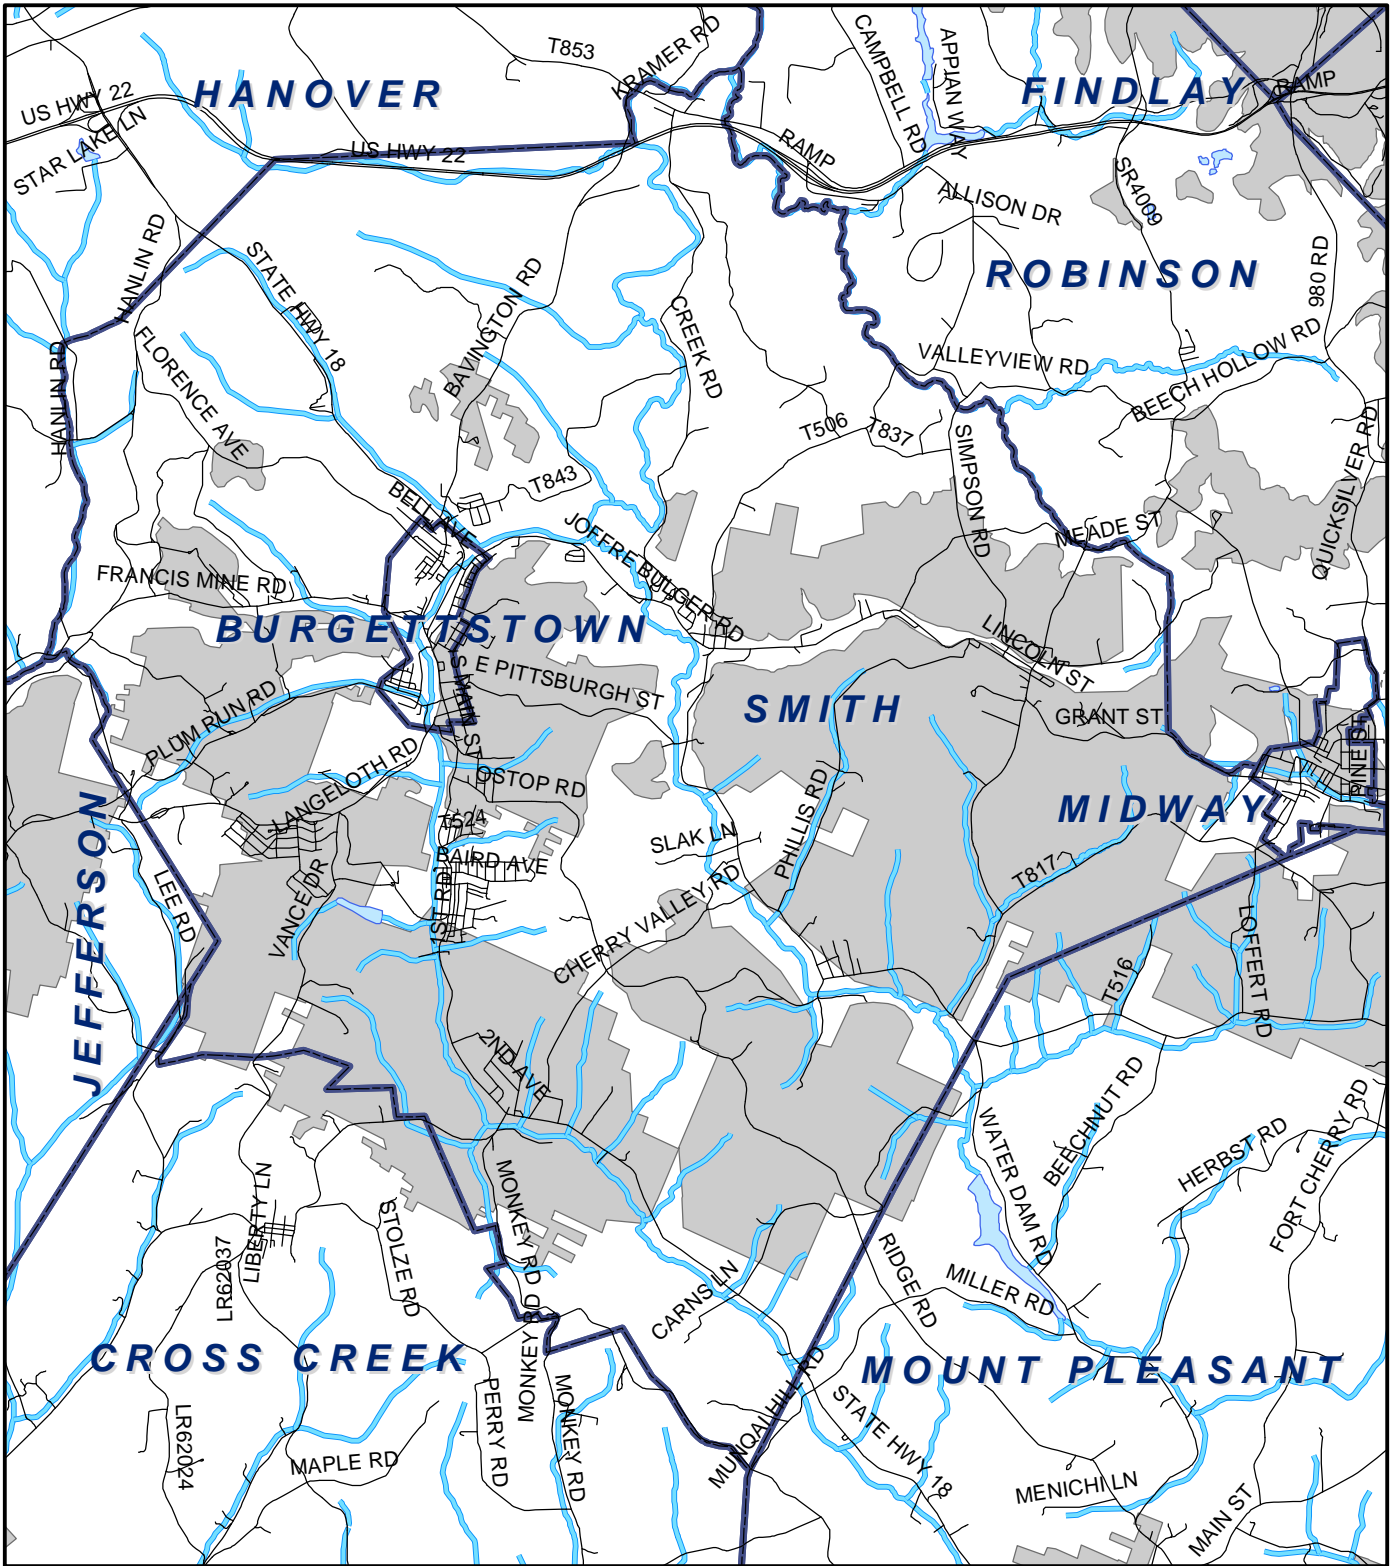

# Smith Twp, Washington County

## Legend

-  Municipality Boundary
-  Undermined Area

This map was prepared using information considered to be the best historical data available.

The Department cannot verify the accuracy or completeness of this information.