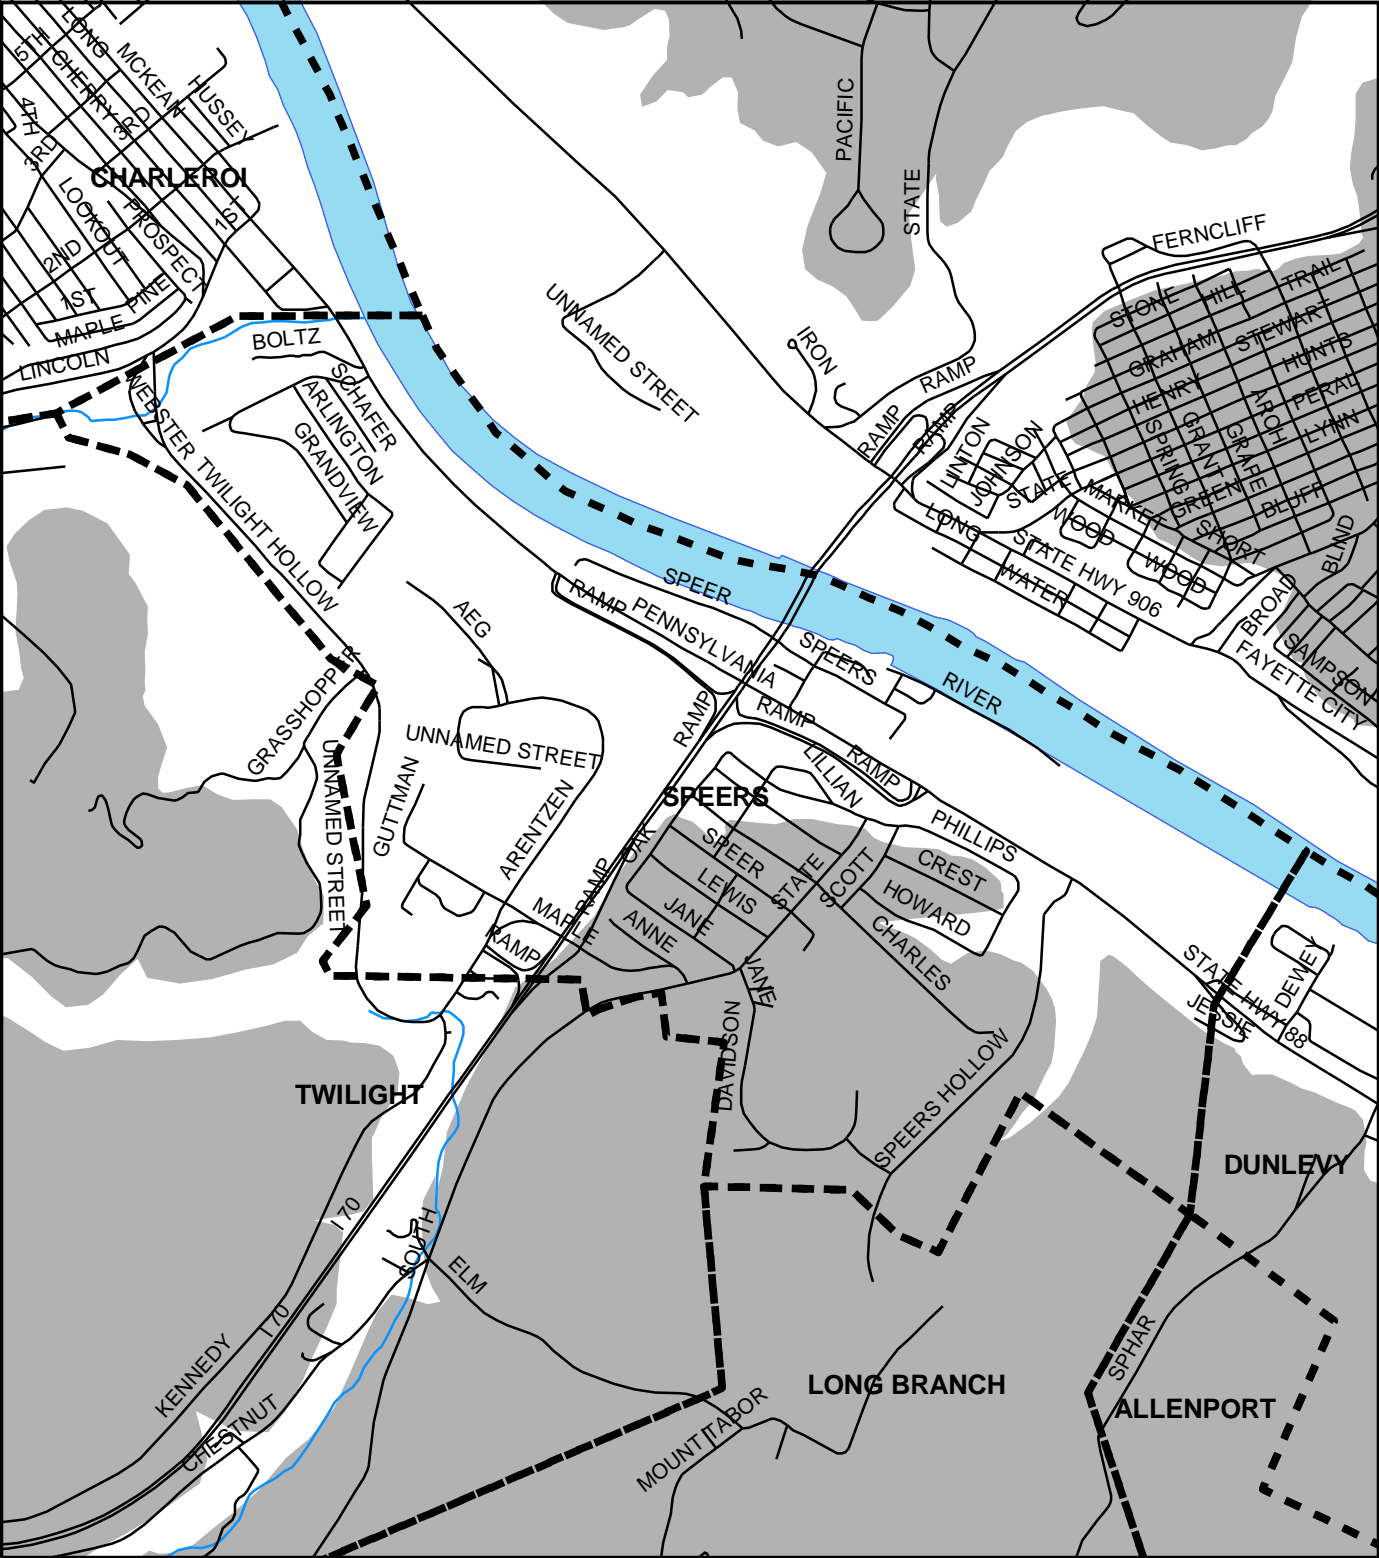

Speers Boro, Washington County

Legend

- Municipality Boundary
- Undermined Area

This map was prepared using information considered to be the best historical data available.

The Department cannot verify the accuracy or completeness of this information.