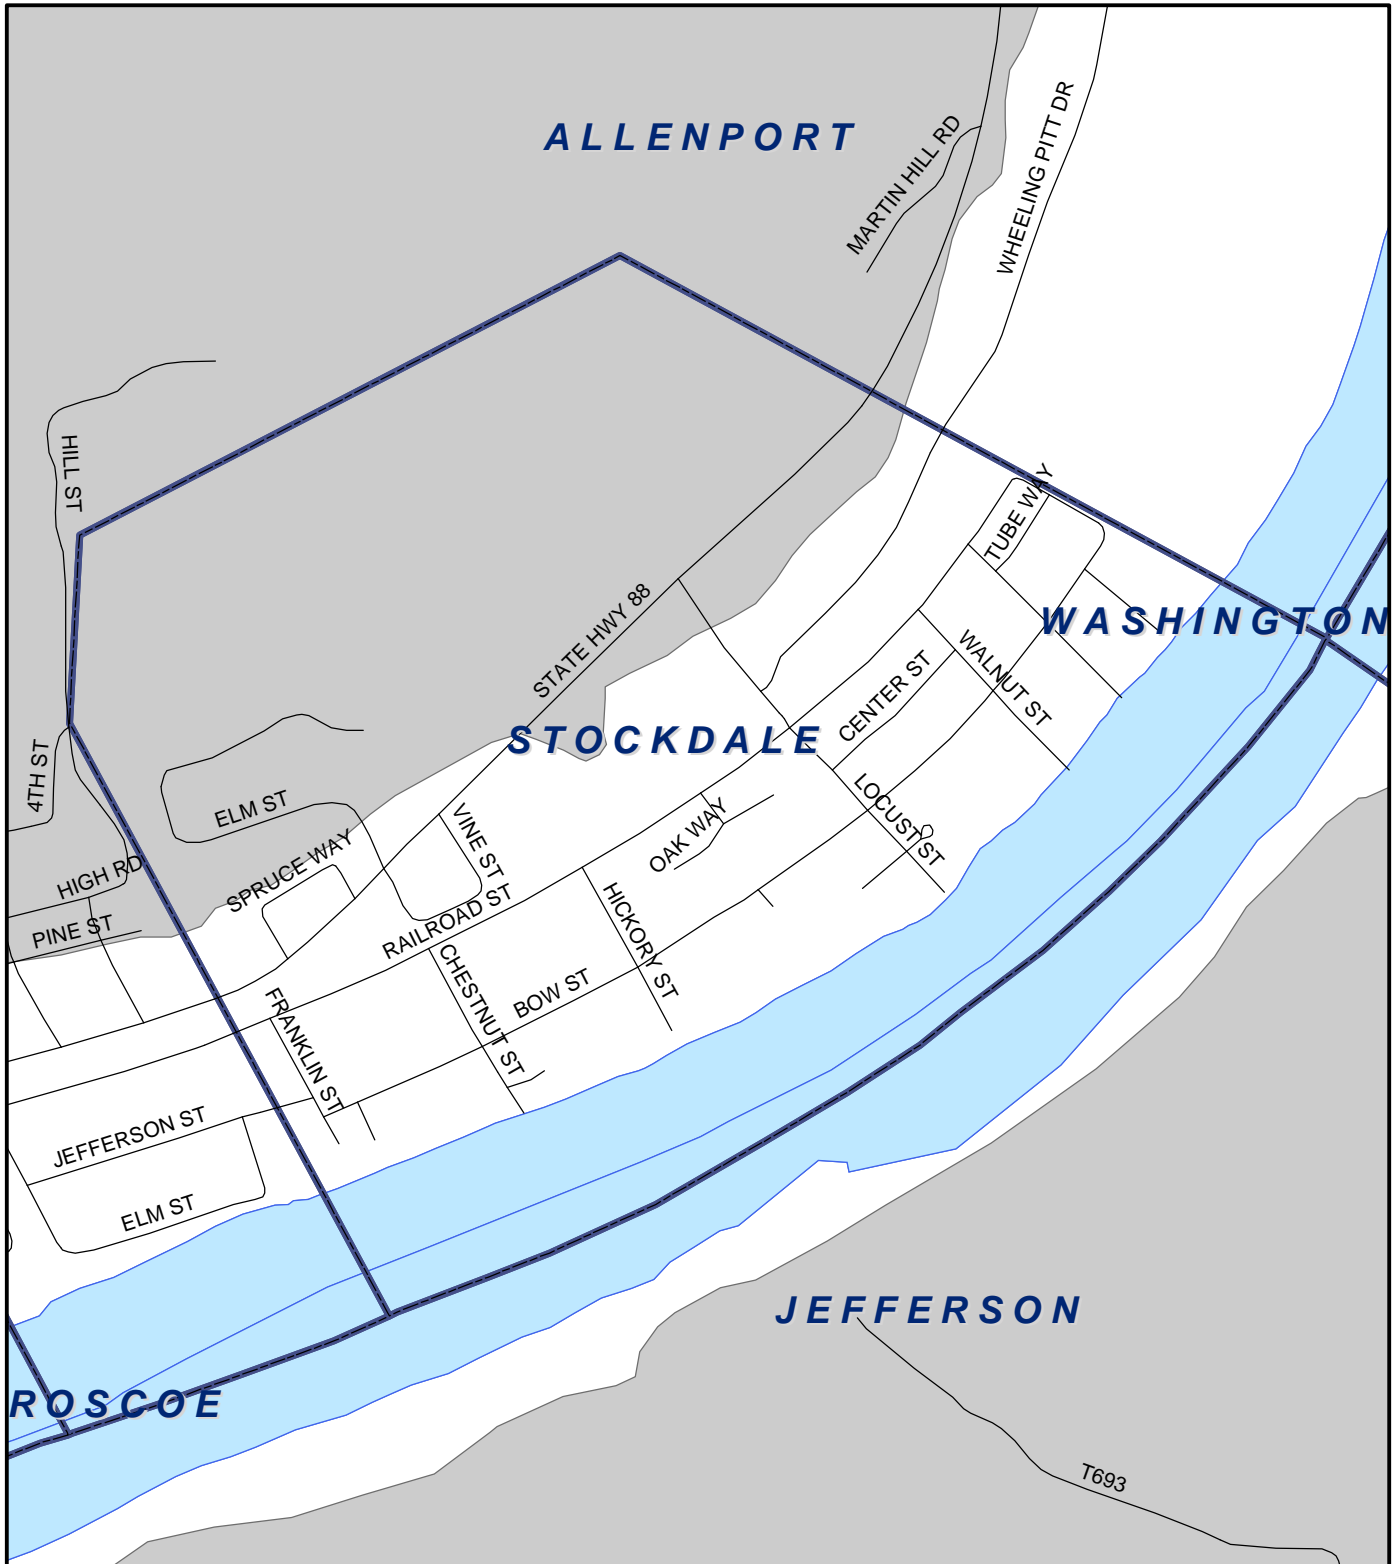

Stockdale Boro, Washington County

Legend

-  Municipality Boundary
-  Undermined Area

This map was prepared using information considered to be the best historical data available. The Department cannot verify the accuracy or completeness of this information.