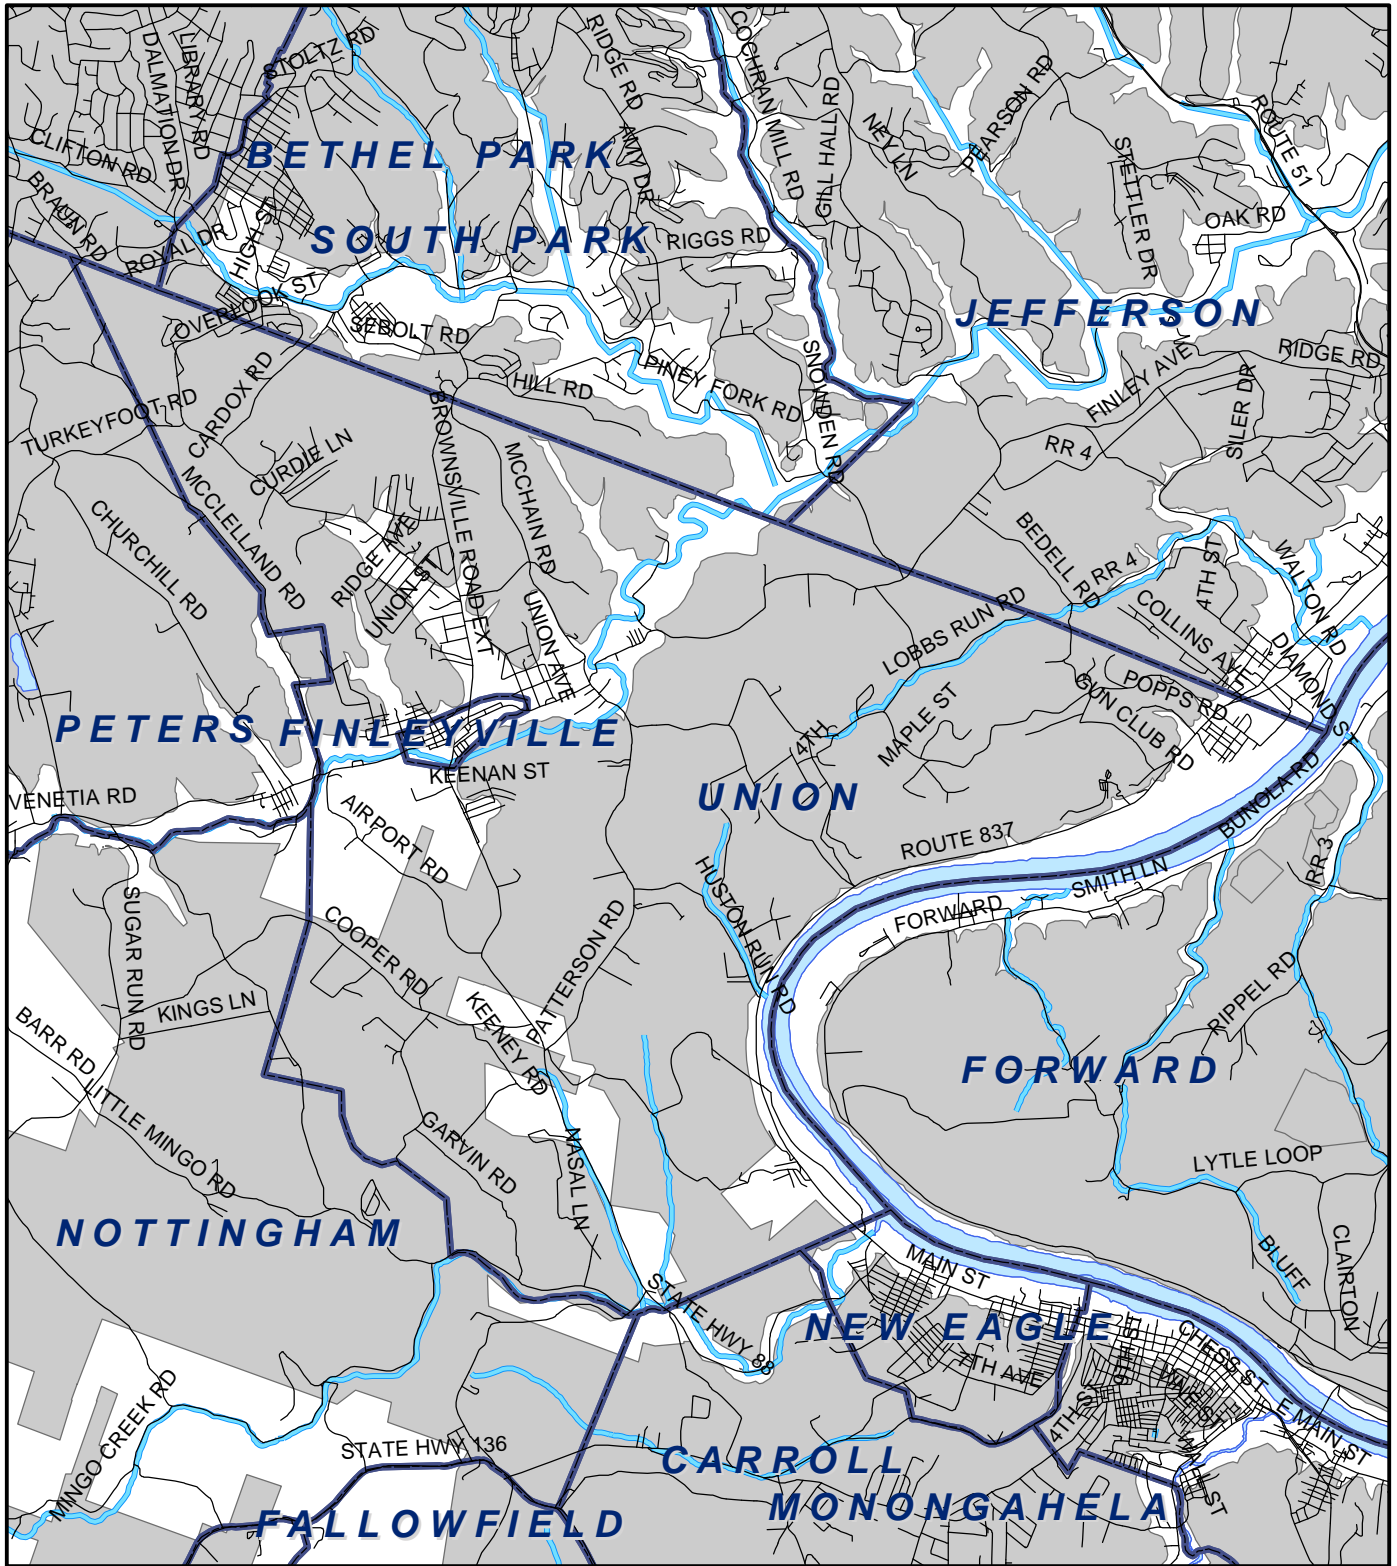

Union Twp, Washington County

Legend

-  Municipality Boundary
-  Undermined Area

This map was prepared using information considered to be the best historical data available.

The Department cannot verify the accuracy or completeness of this information.