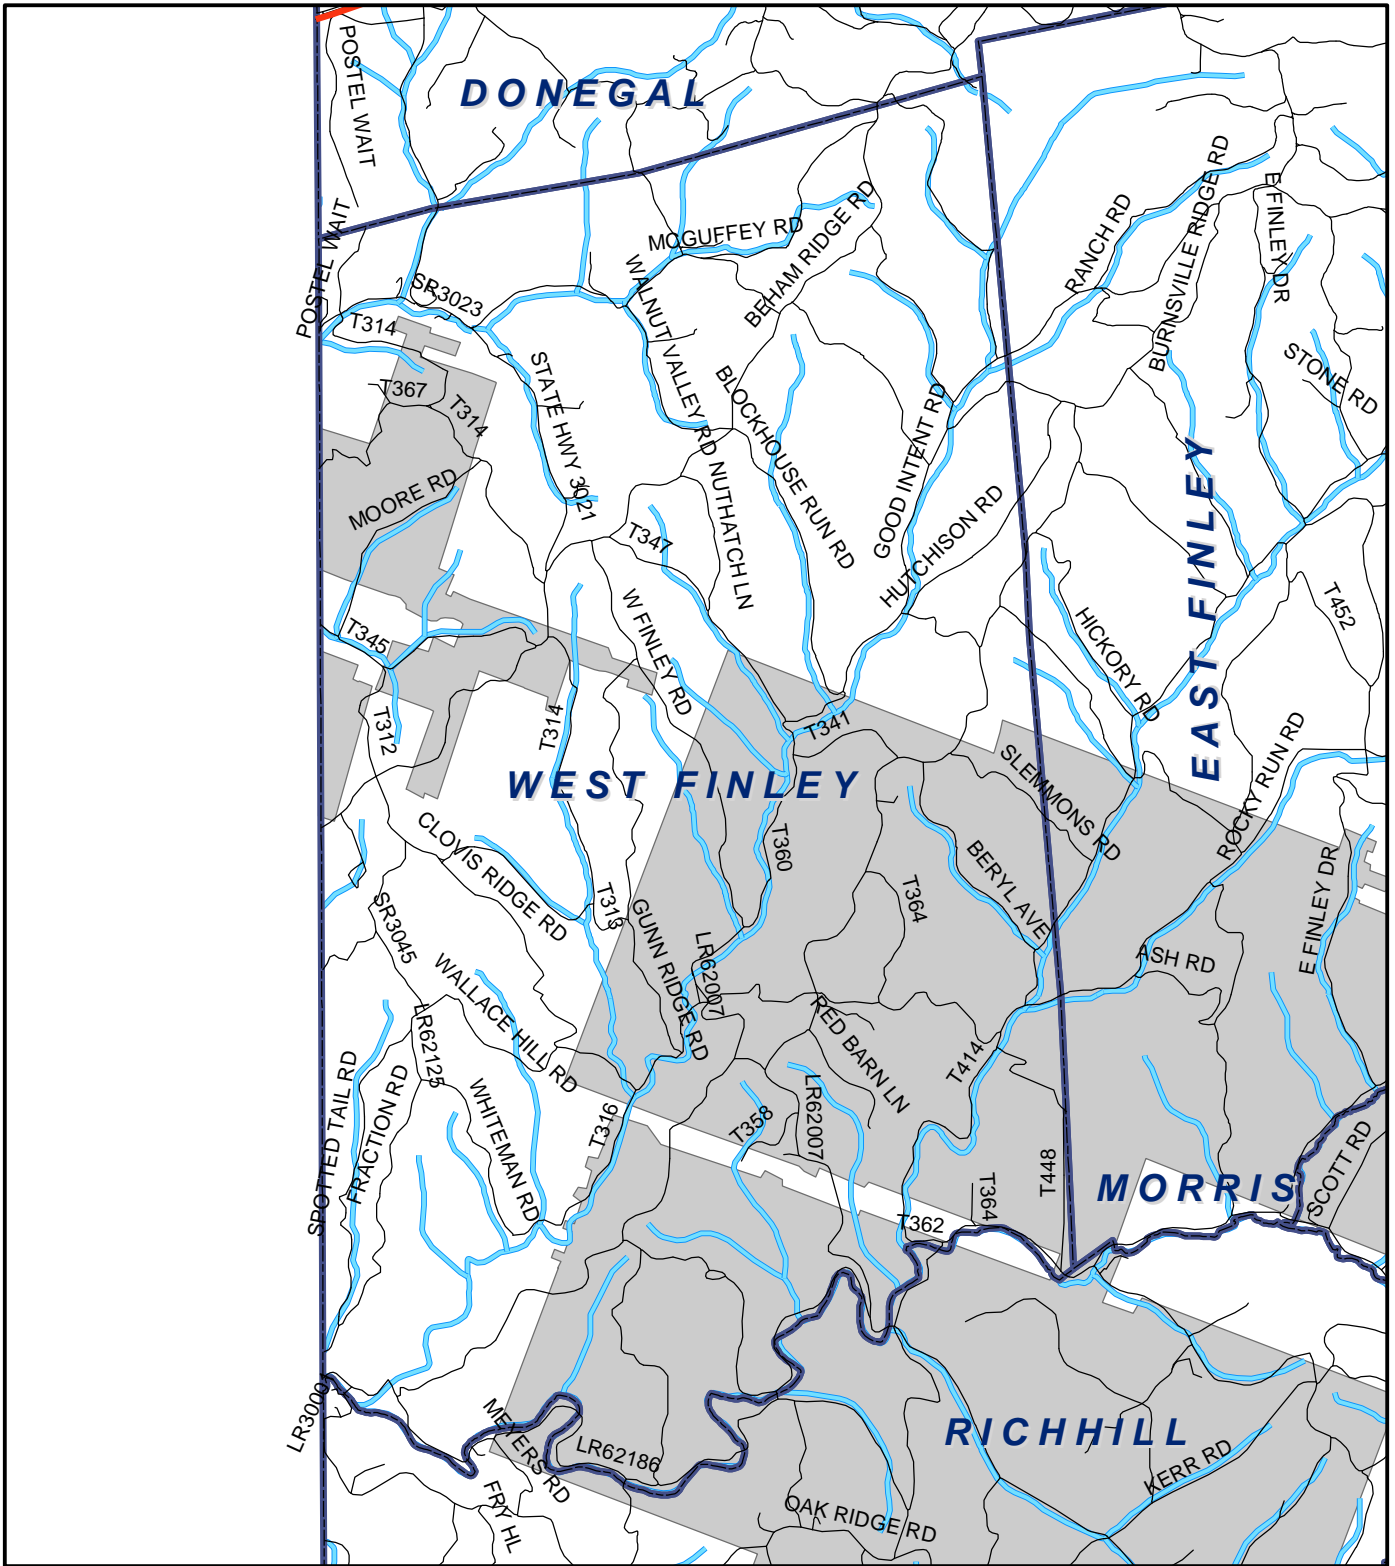

# West Finley Twp, Washington County

## Legend

-  Municipality Boundary
-  Undermined Area

This map was prepared using information considered to be the best historical data available. The Department cannot verify the accuracy or completeness of this information.