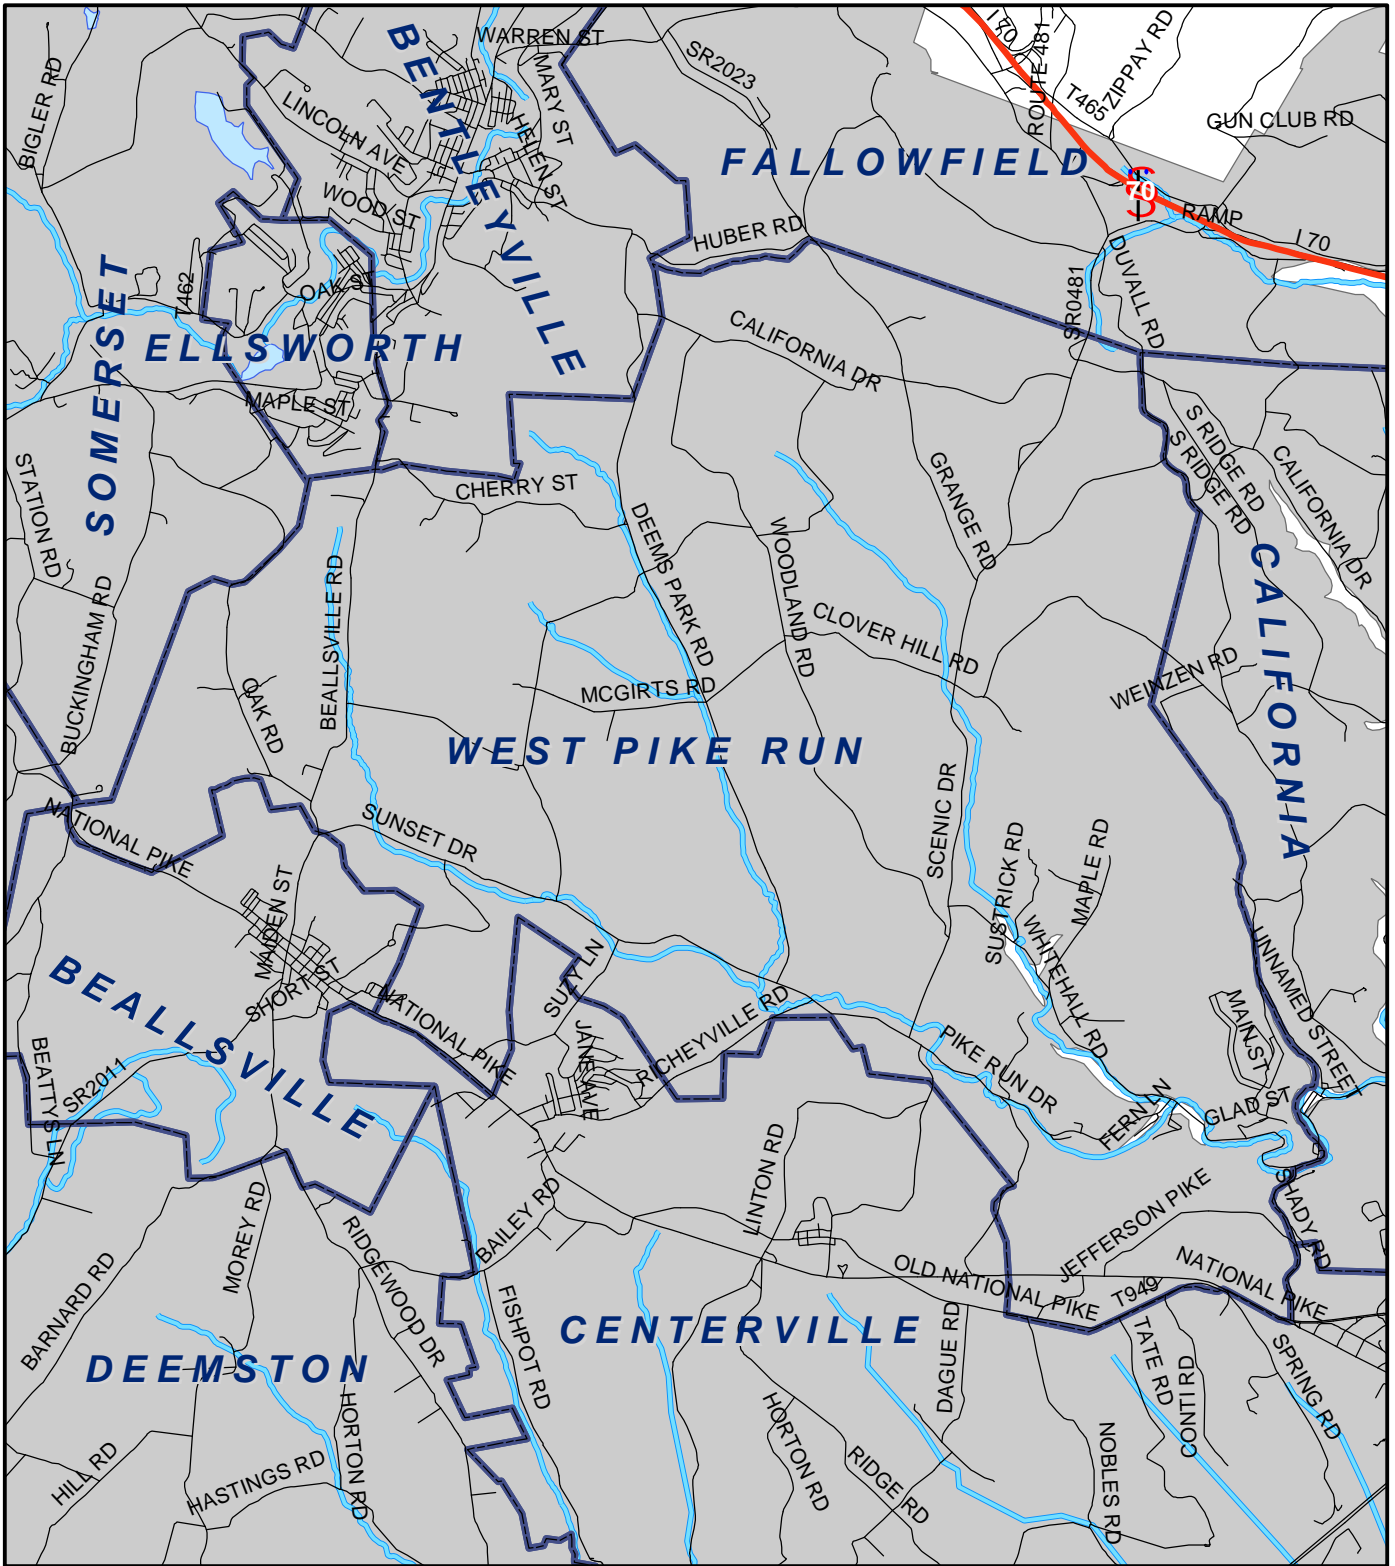

# West Pike Run Twp, Washington County

## Legend

- Municipality Boundary
- Undermined Area

This map was prepared using information considered to be the best historical data available.

The Department cannot verify the accuracy or completeness of this information.