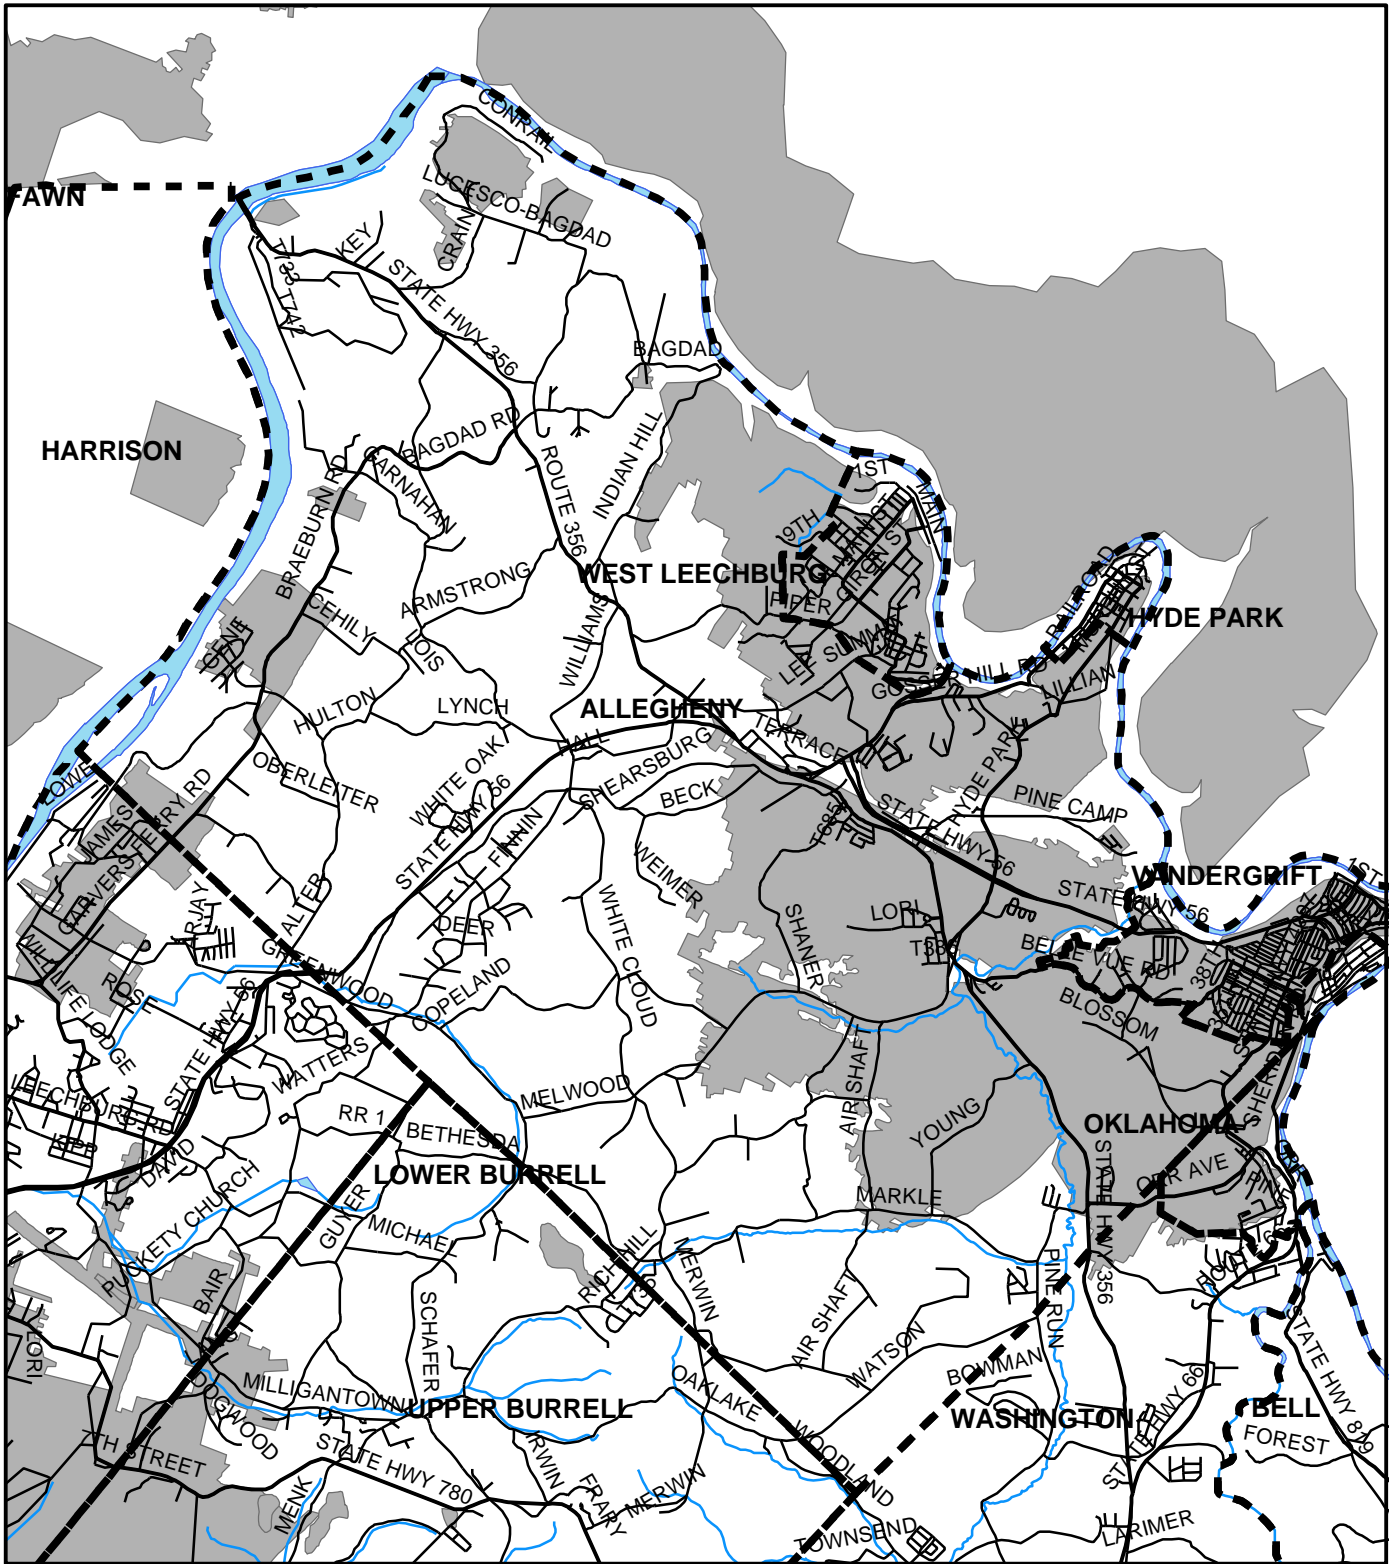

Allegheny Twp, Westmoreland County

Legend

-  Municipality Boundary
-  Undermined Area

This map was prepared using information considered to be the best historical data available.

The Department cannot verify the accuracy or completeness of this information.