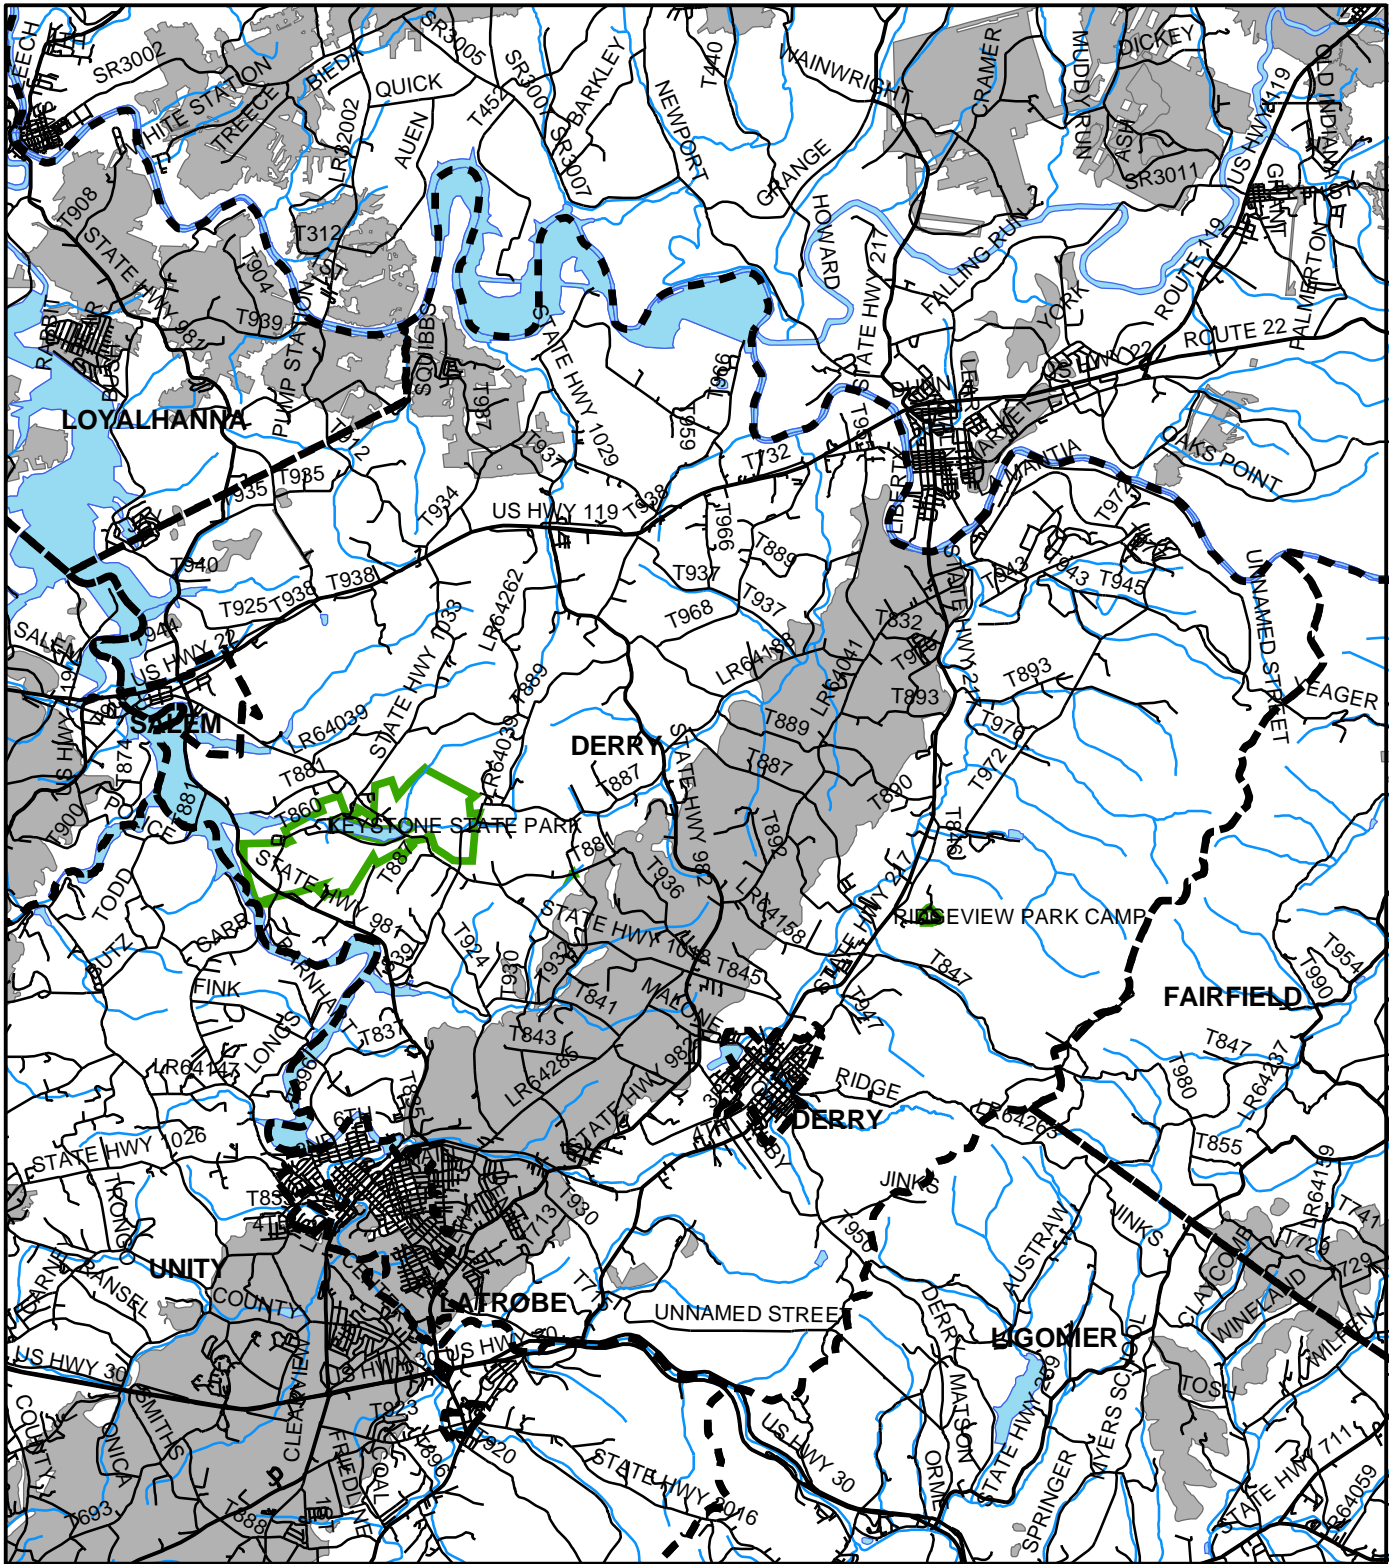

Derry Twp, Westmoreland County

Legend

- Municipality Boundary
- Undermined Area

This map was prepared using information considered to be the best historical data available.

The Department cannot verify the accuracy or completeness of this information.