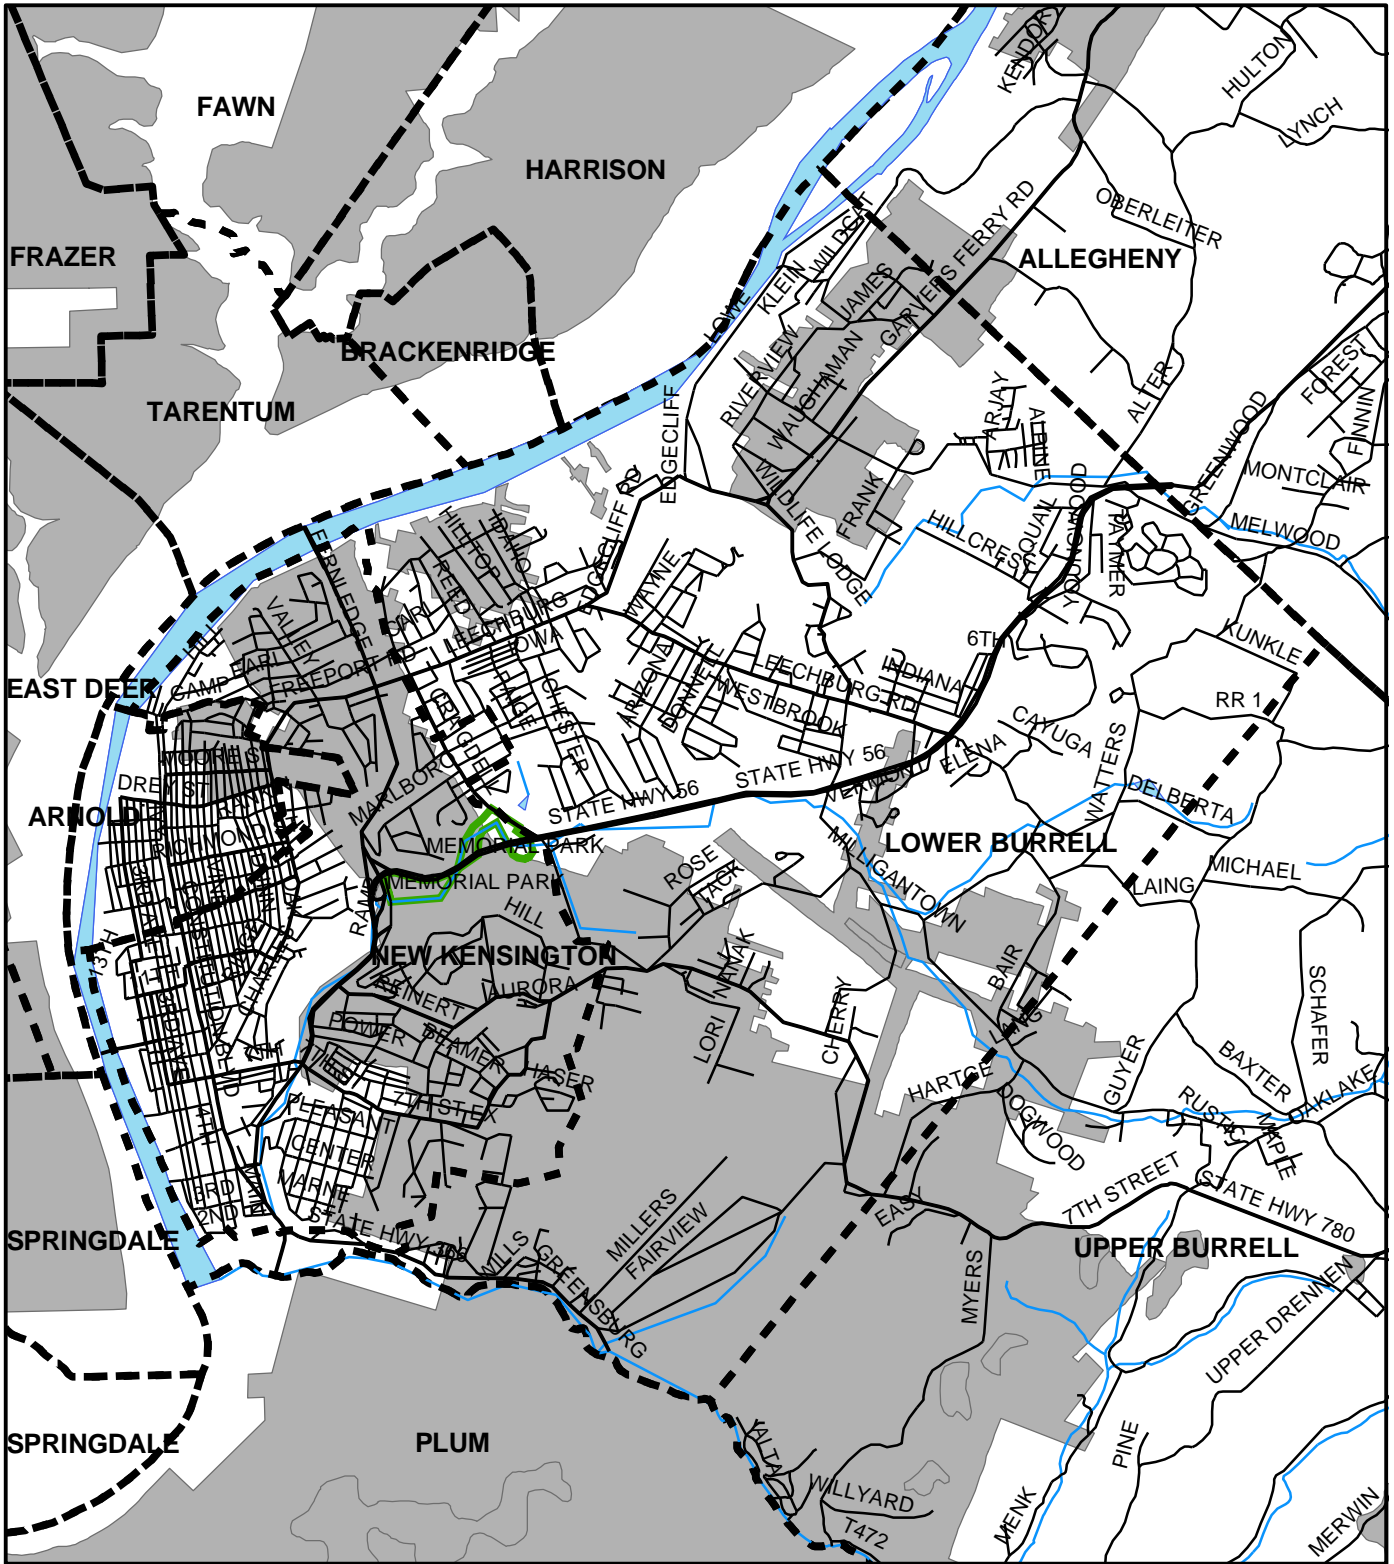

# Lower Burrell City, Westmoreland County

## Legend

-  Municipality Boundary
-  Undermined Area

This map was prepared using information considered to be the best historical data available.

The Department cannot verify the accuracy or completeness of this information.