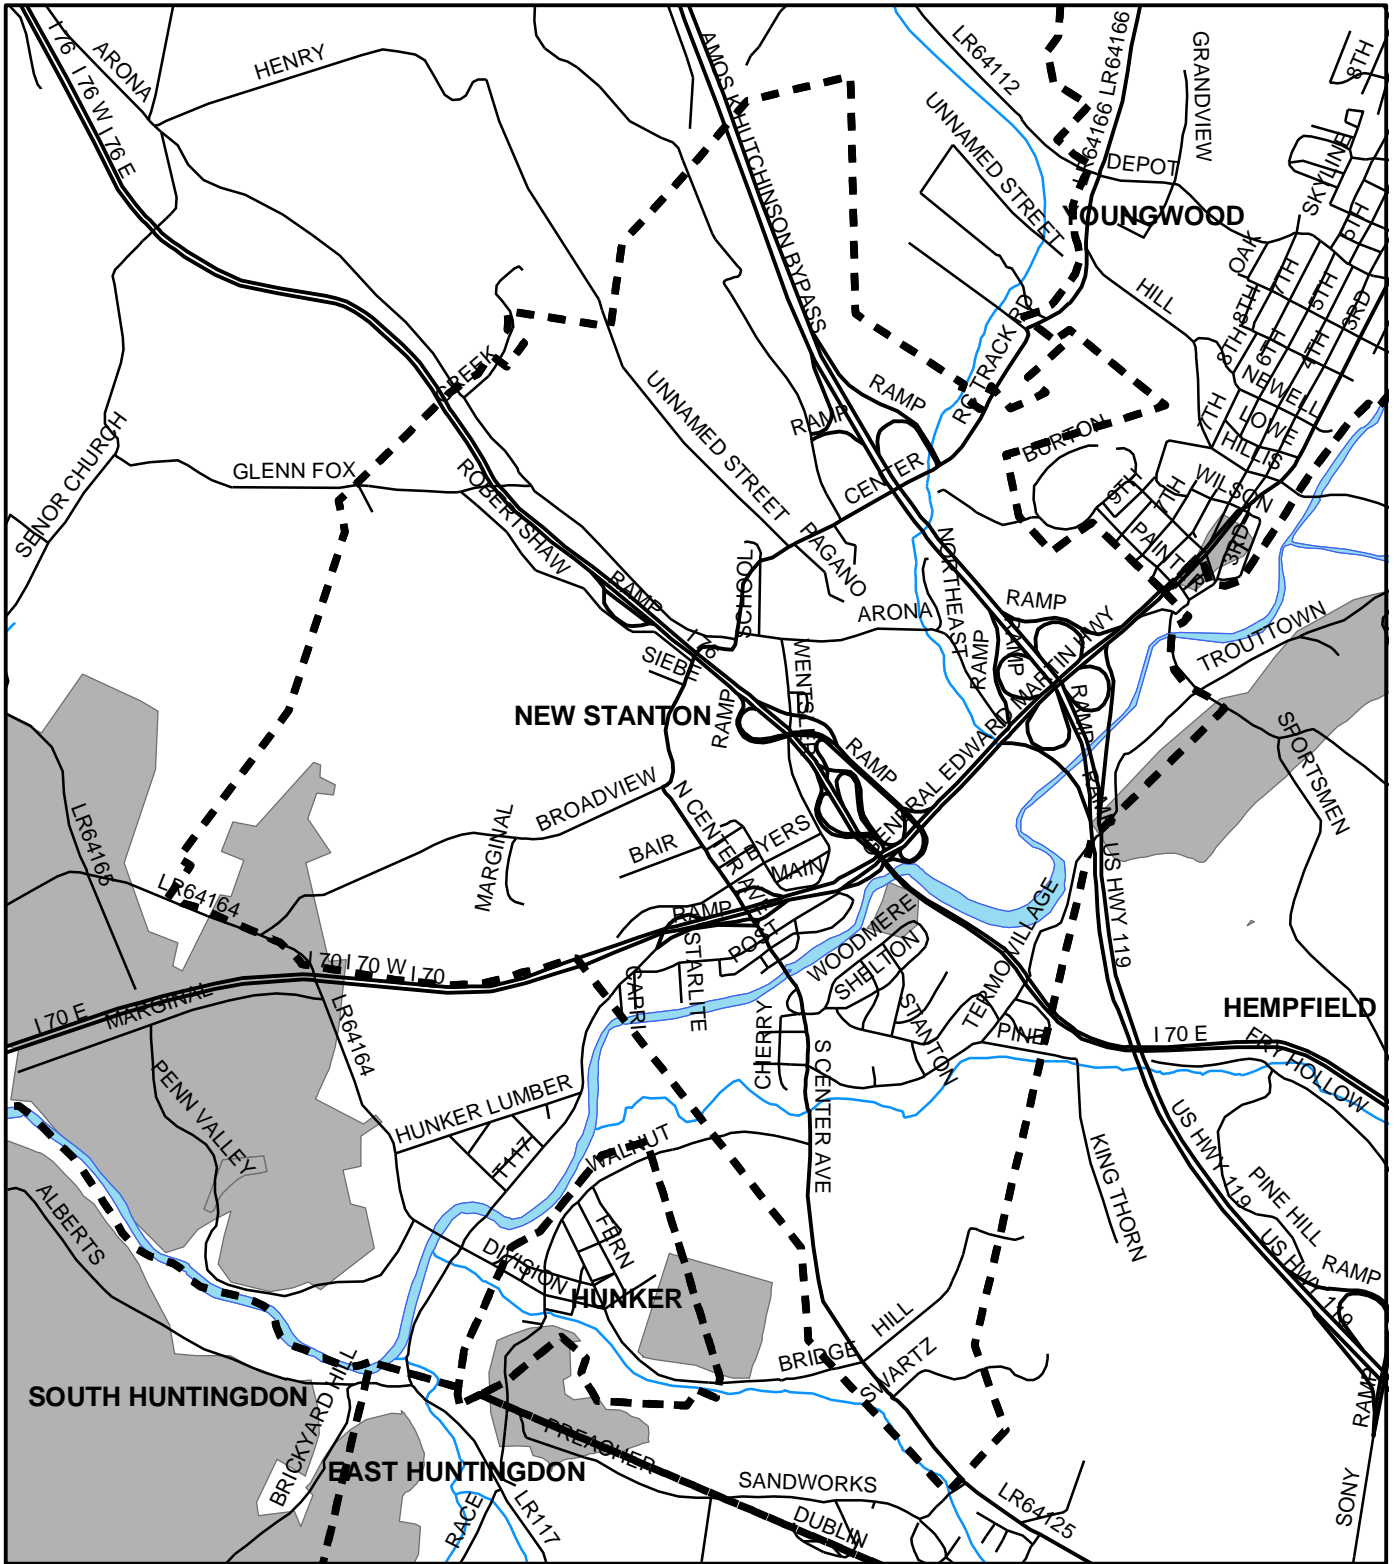

New Stanton Boro, Westmoreland County

Legend

-  Municipality Boundary
-  Undermined Area

This map was prepared using information considered to be the best historical data available.

The Department cannot verify the accuracy or completeness of this information.