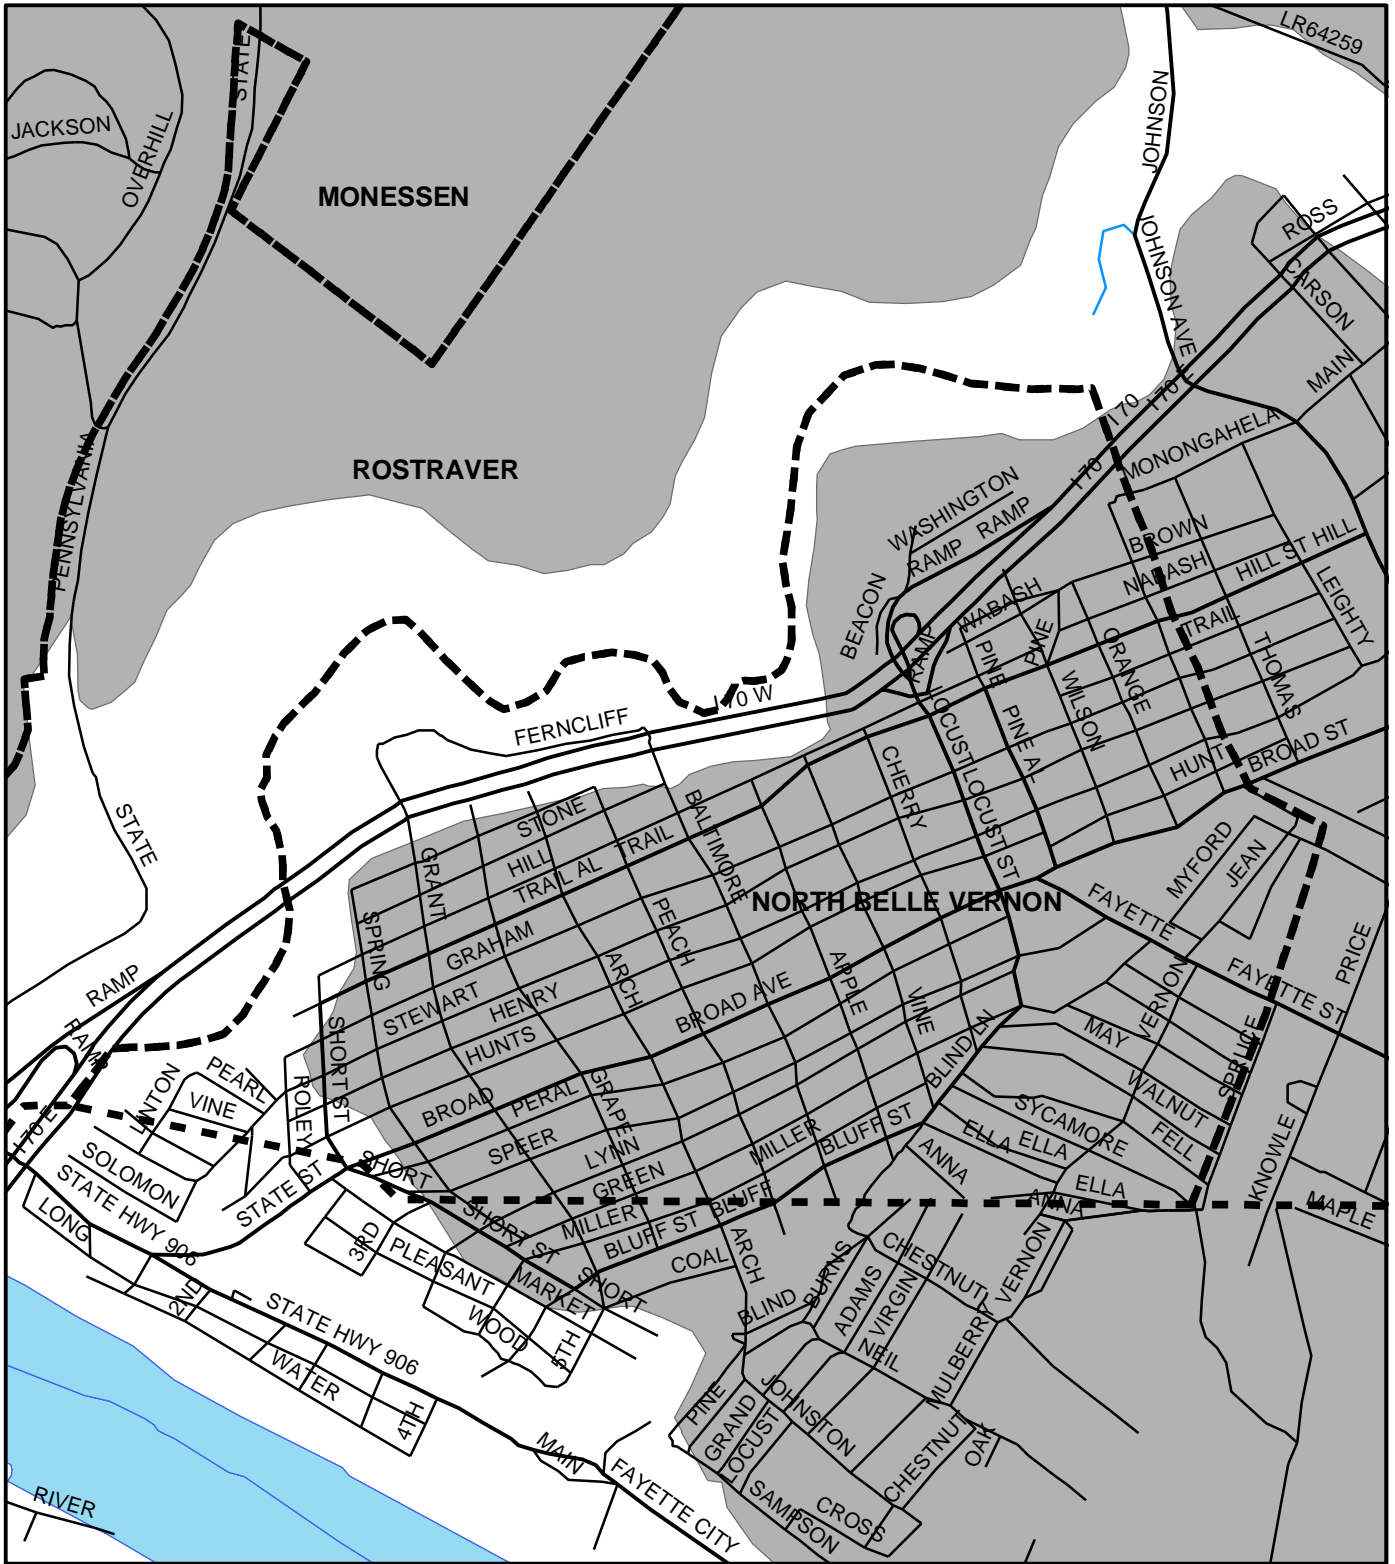

# North Belle Vernon Boro, Westmoreland County

## Legend

-  Municipality Boundary
-  Undermined Area

This map was prepared using information considered to be the best historical data available.

The Department cannot verify the accuracy or completeness of this information.