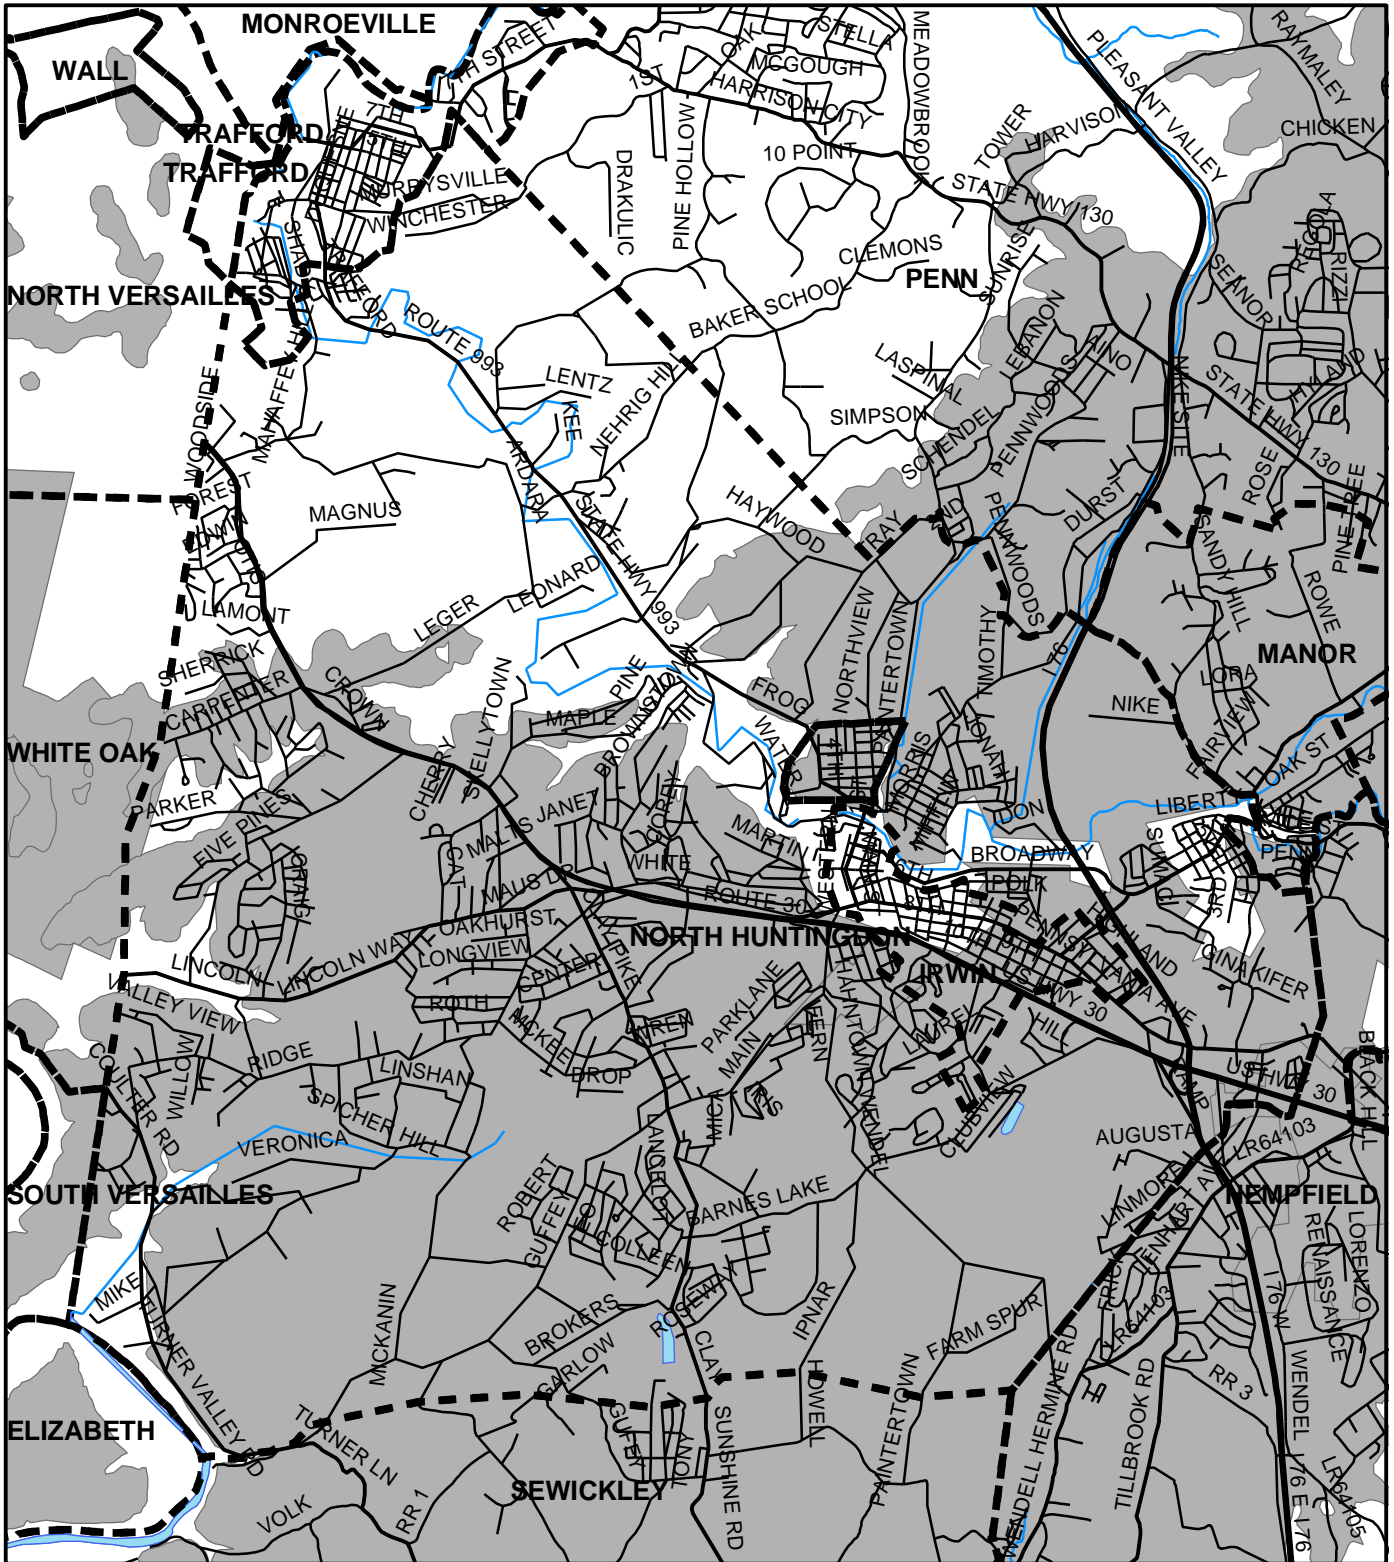

North Huntingdon Twp, Westmoreland County

Legend

-  Municipality Boundary
-  Undermined Area

This map was prepared using information considered to be the best historical data available.

The Department cannot verify the accuracy or completeness of this information.