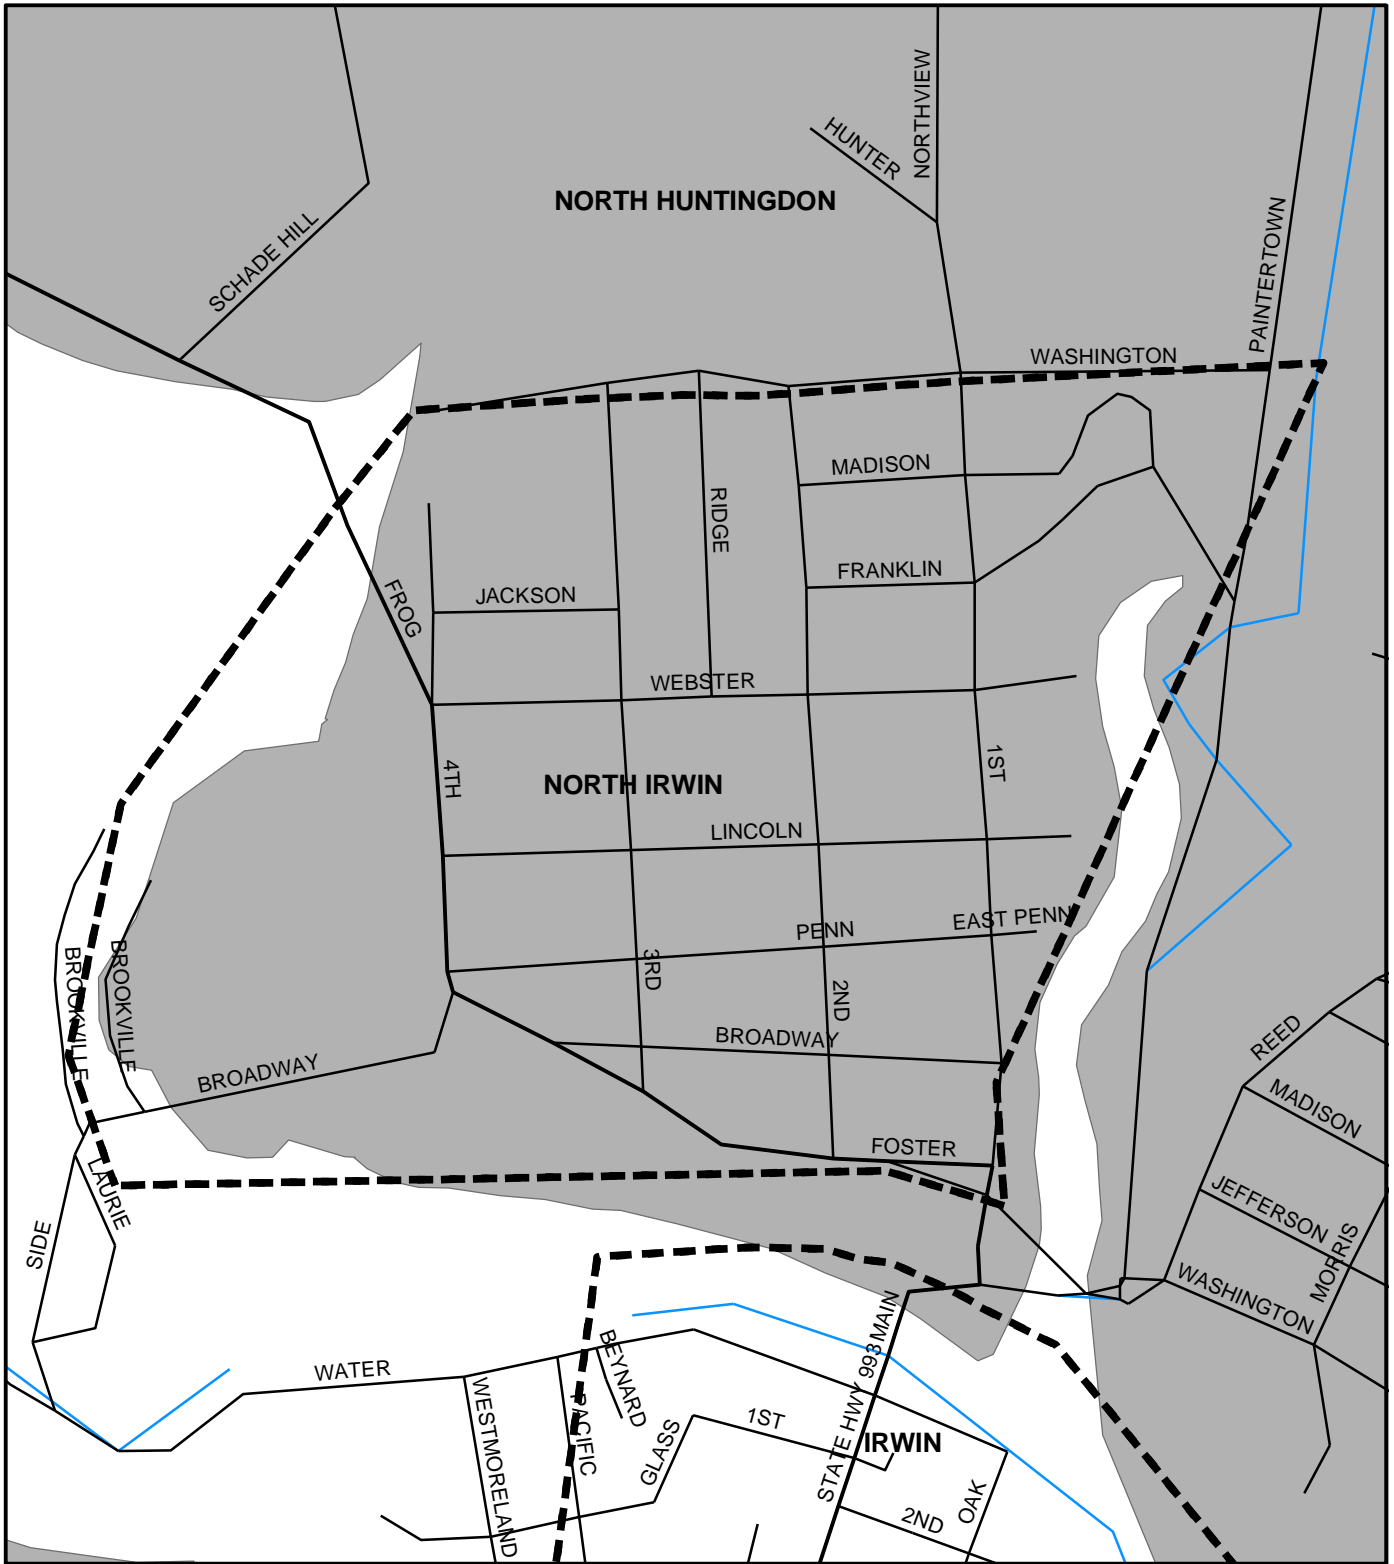

North Irwin Boro, Westmoreland County

Legend

-  Municipality Boundary
-  Undermined Area

This map was prepared using information considered to be the best historical data available.

The Department cannot verify the accuracy or completeness of this information.