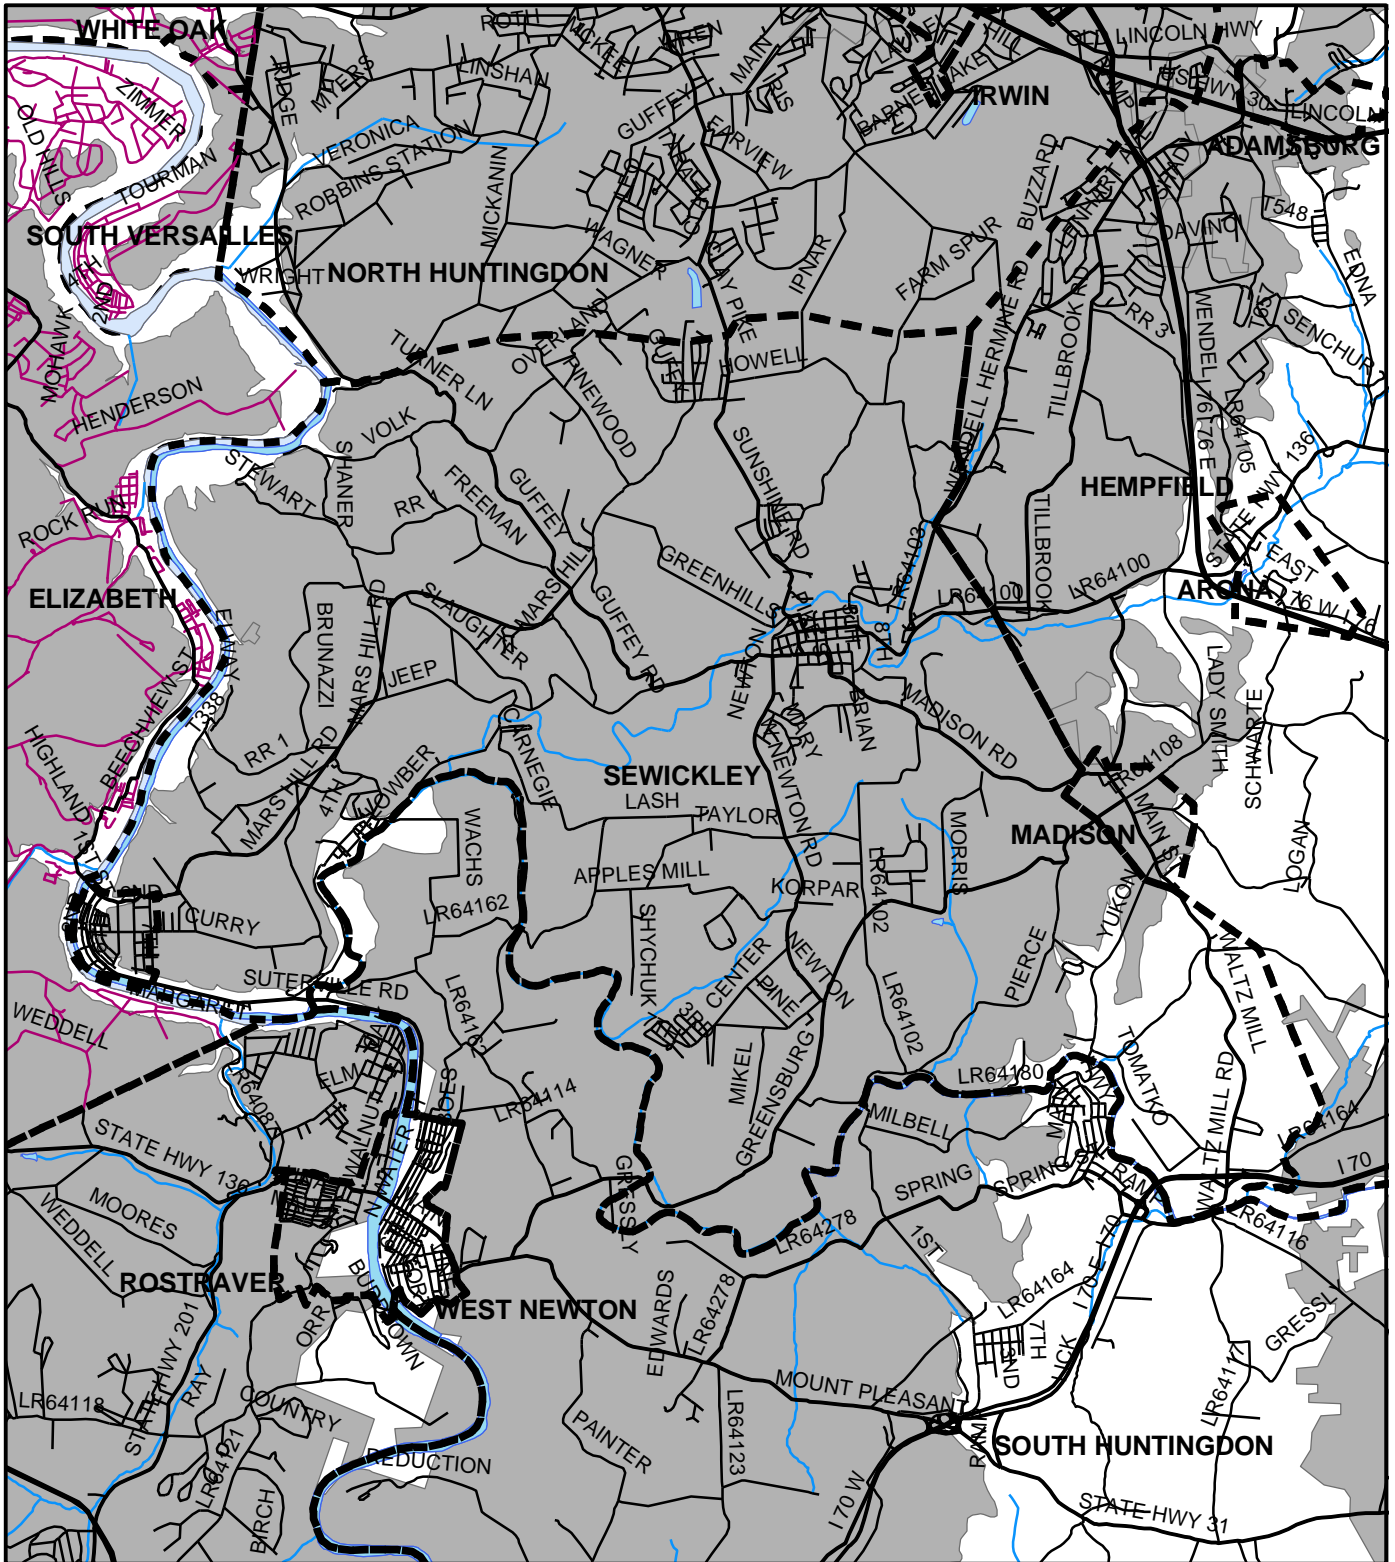

# Sewickley Twp, Westmoreland County

## Legend

-  Municipality Boundary
-  Undermined Area

This map was prepared using information considered to be the best historical data available.

The Department cannot verify the accuracy or completeness of this information.