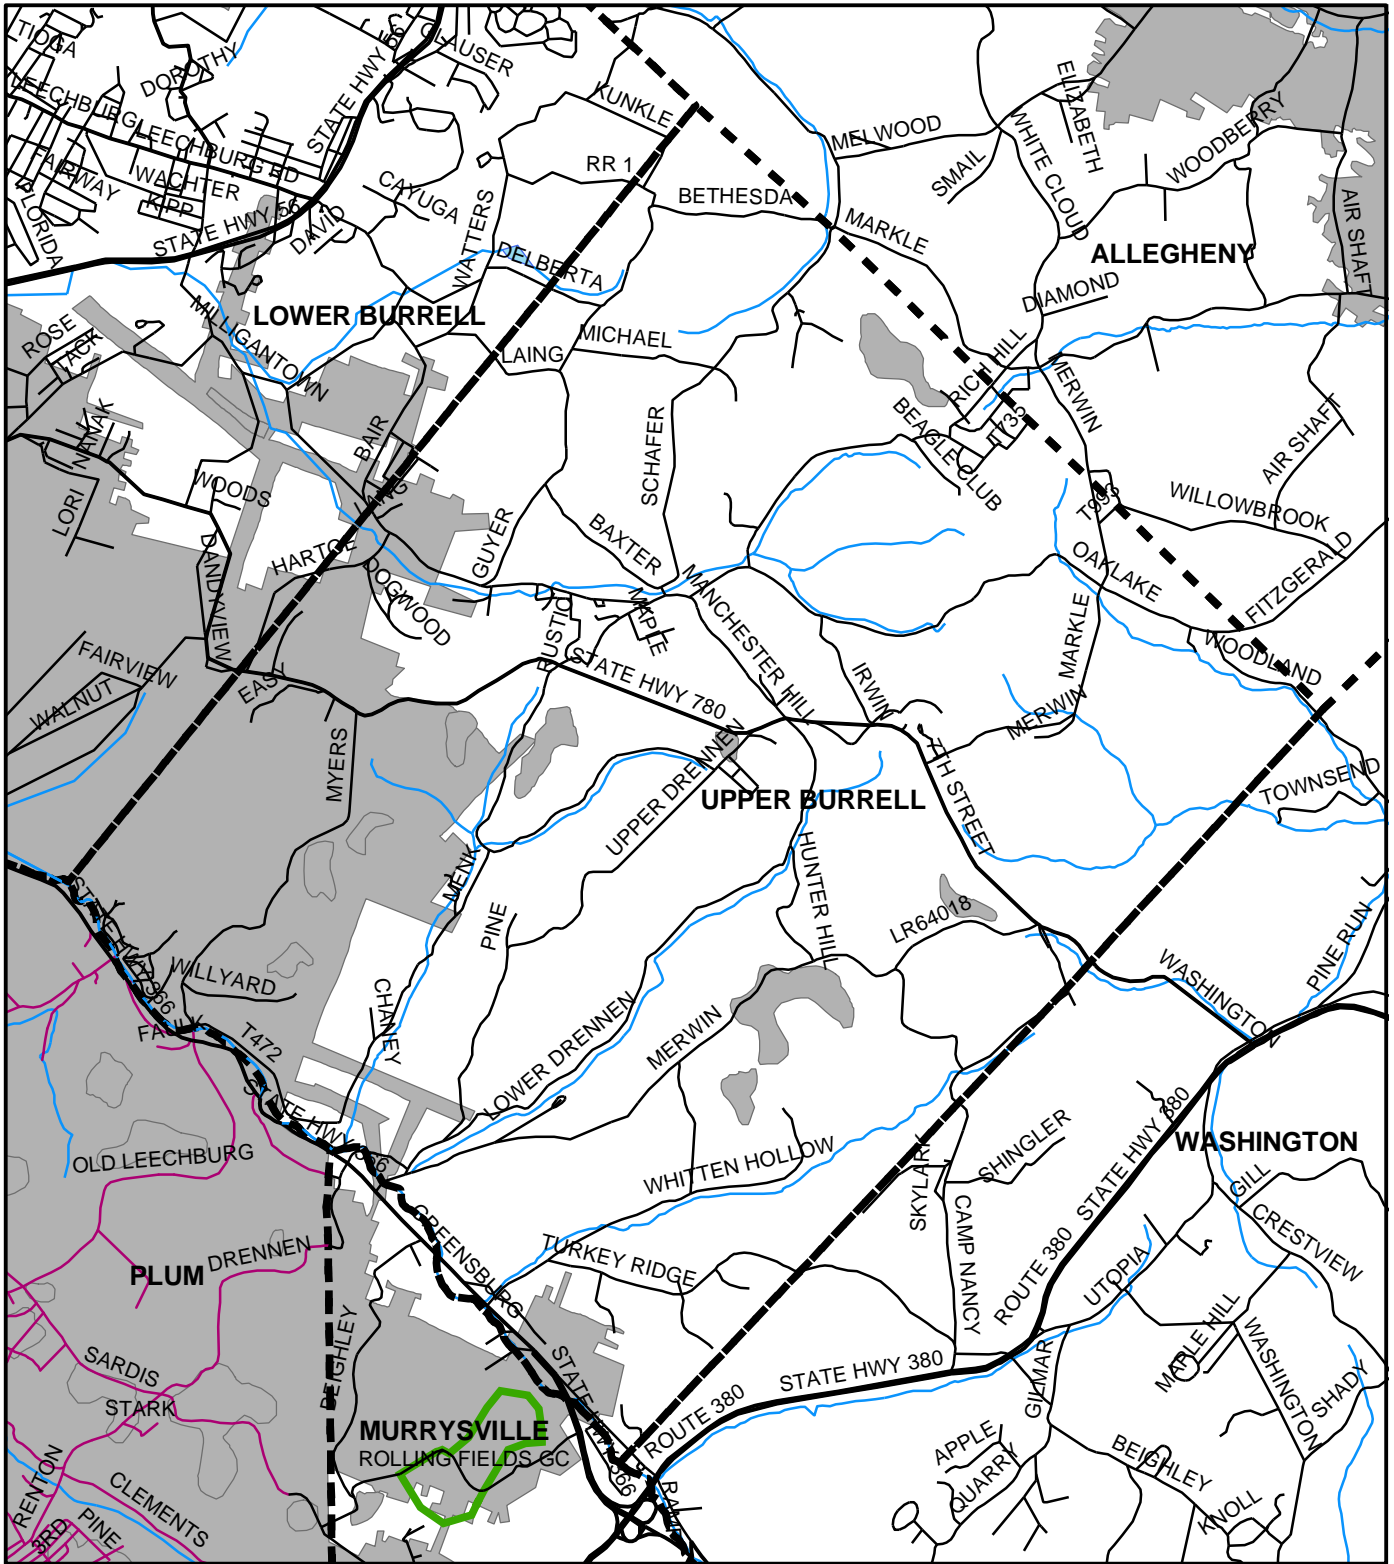

# Upper Burrell Twp, Westmoreland County

## Legend

-  Municipality Boundary
-  Undermined Area

This map was prepared using information considered to be the best historical data available.

The Department cannot verify the accuracy or completeness of this information.