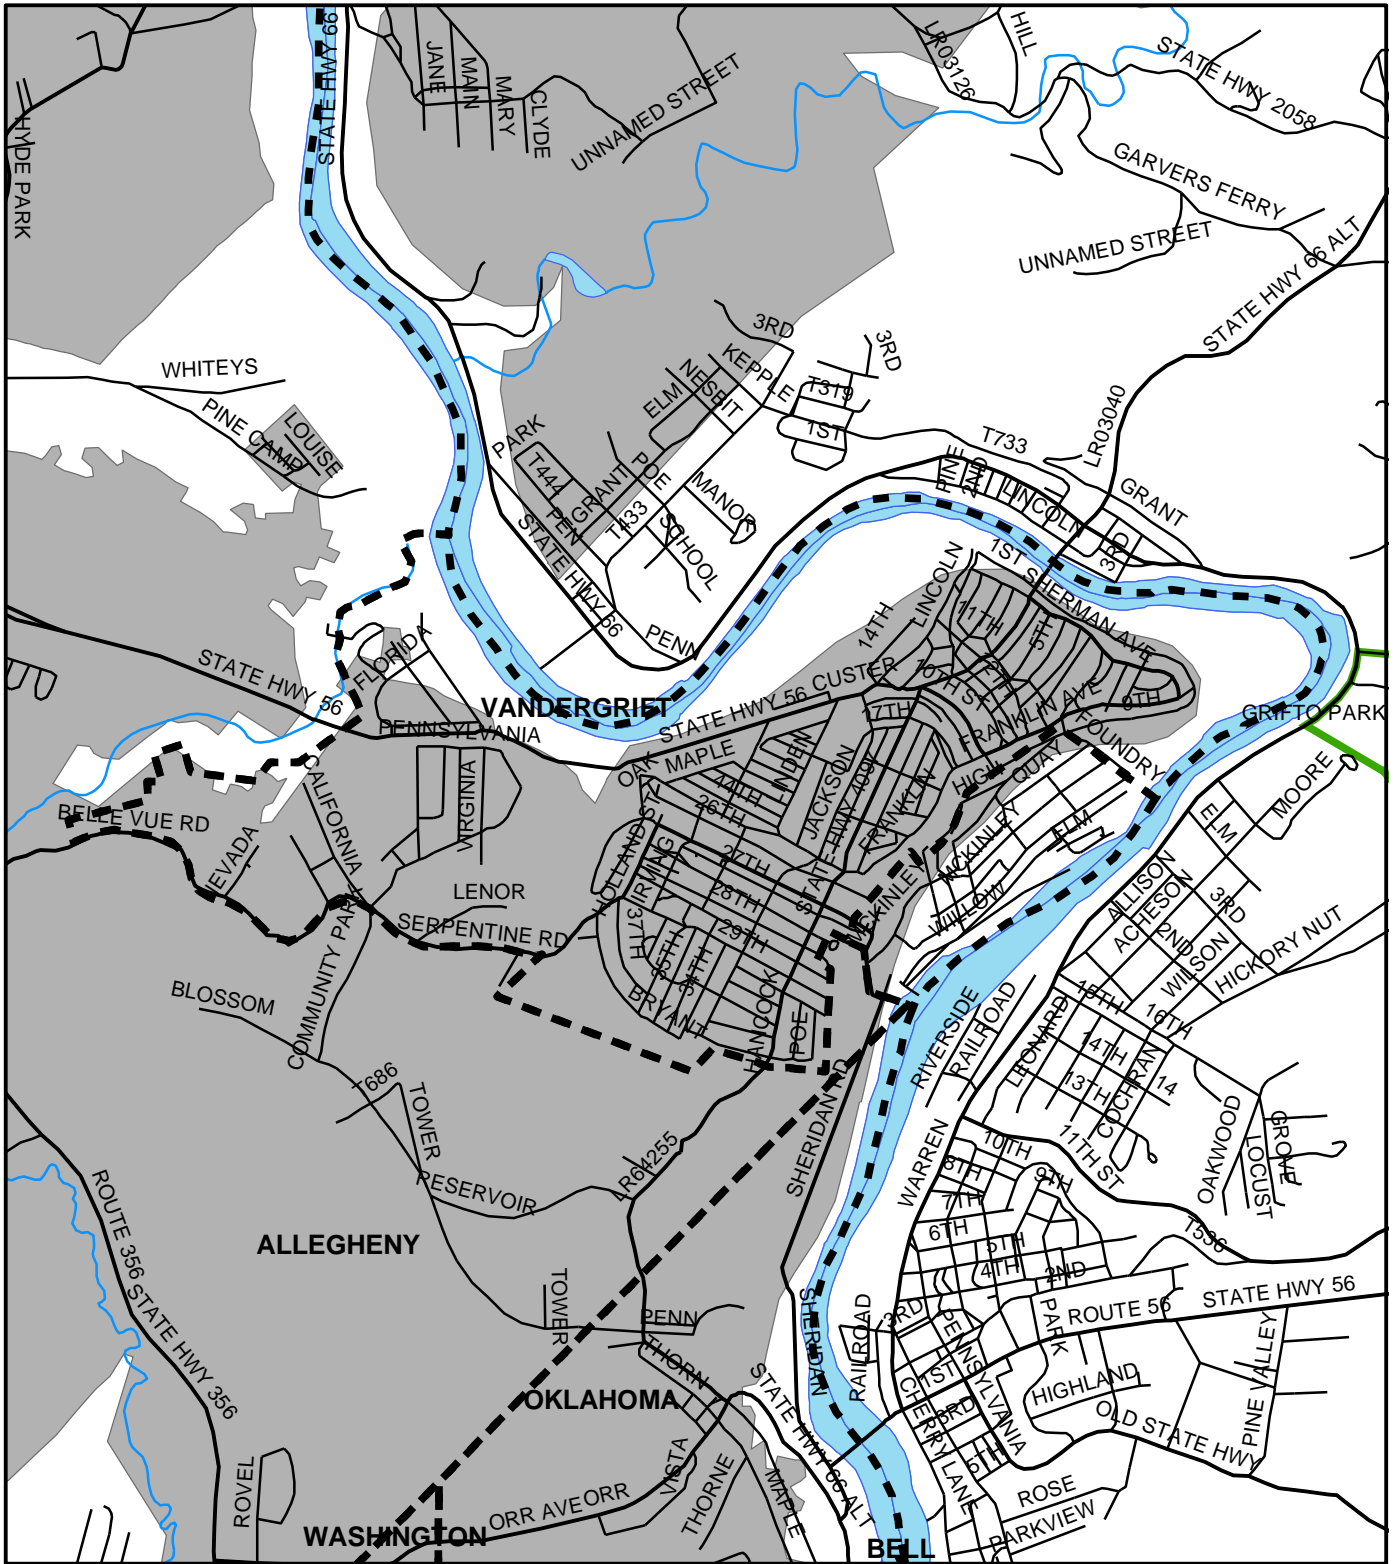

# Vandergrift Boro, Westmoreland County

## Legend

-  Municipality Boundary
-  Undermined Area

This map was prepared using information considered to be the best historical data available.

The Department cannot verify the accuracy or completeness of this information.