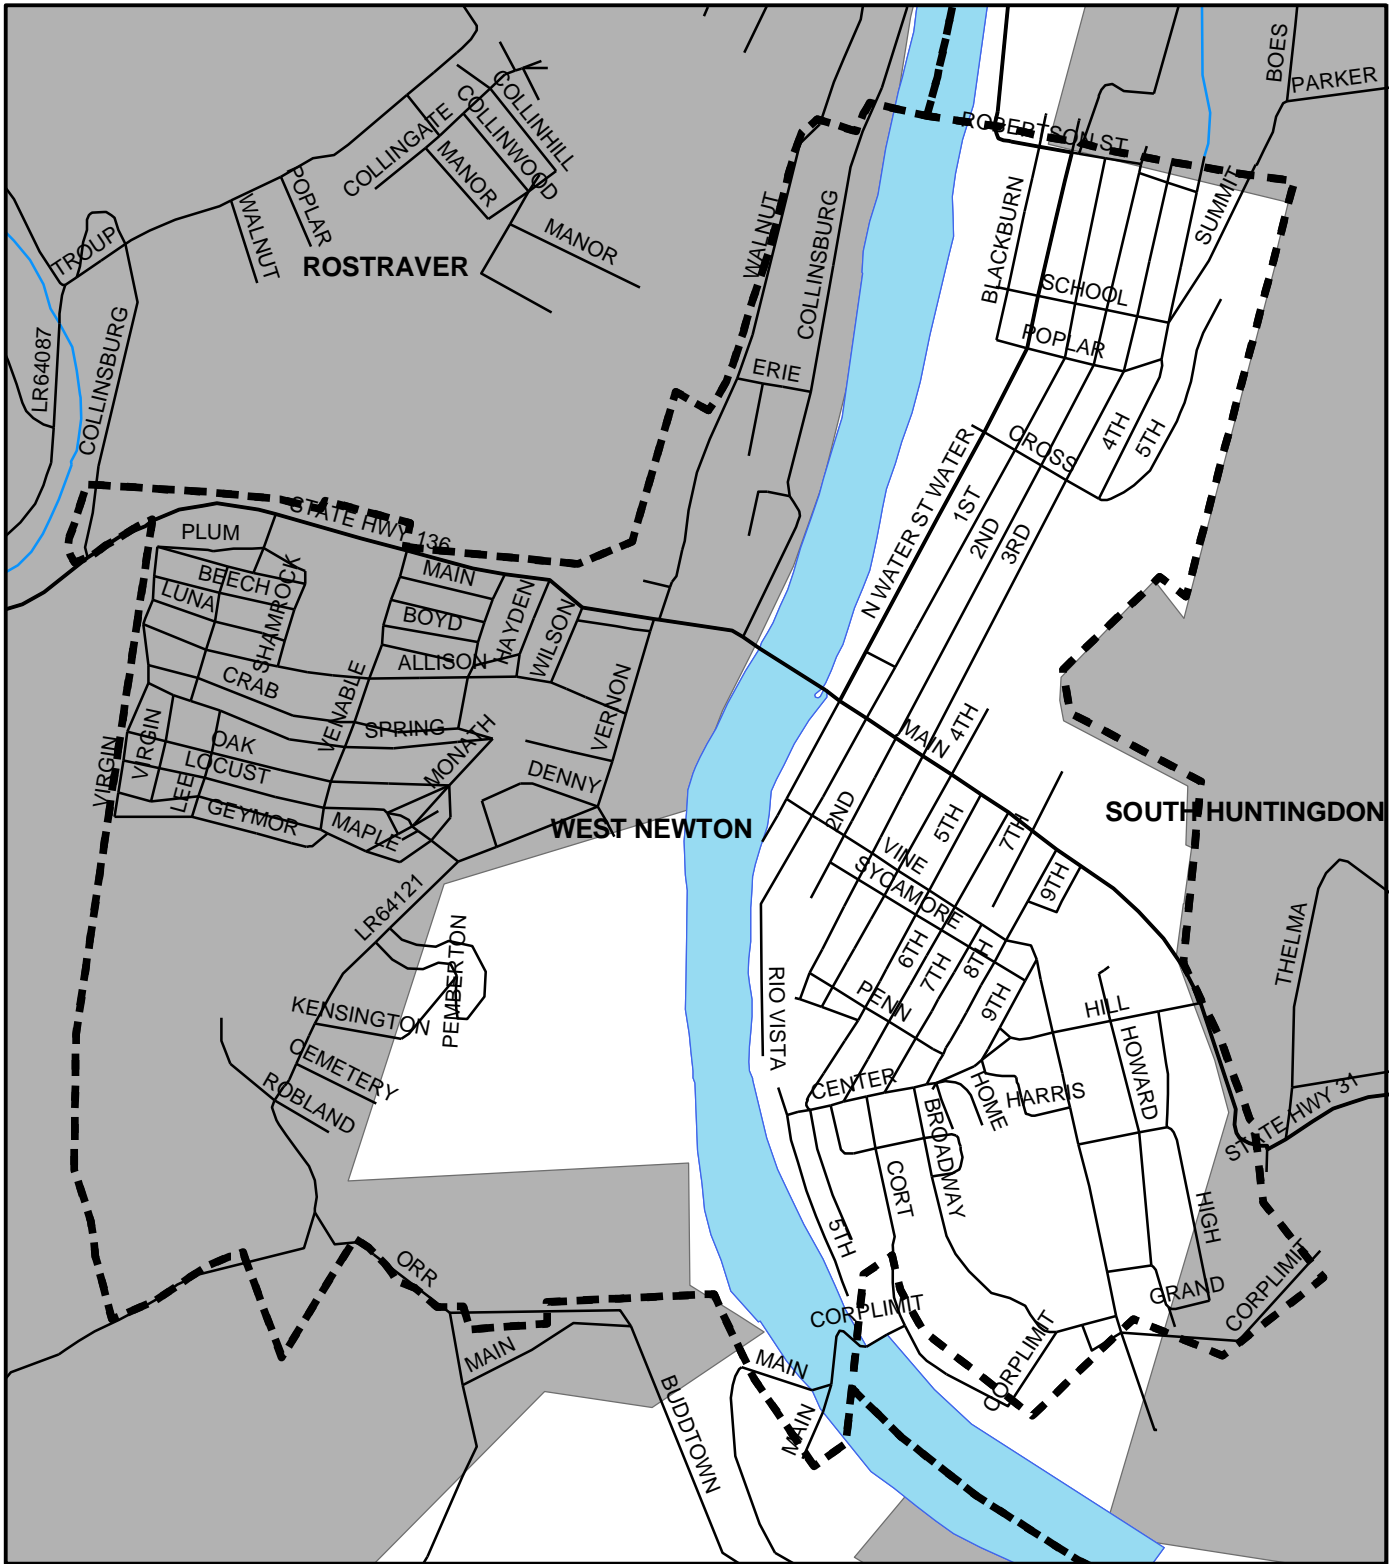

# West Newton Boro, Westmoreland County

**Legend**

- Municipality Boundary
- Undermined Area

This map was prepared using information considered to be the best historical data available.

The Department cannot verify the accuracy or completeness of this information.