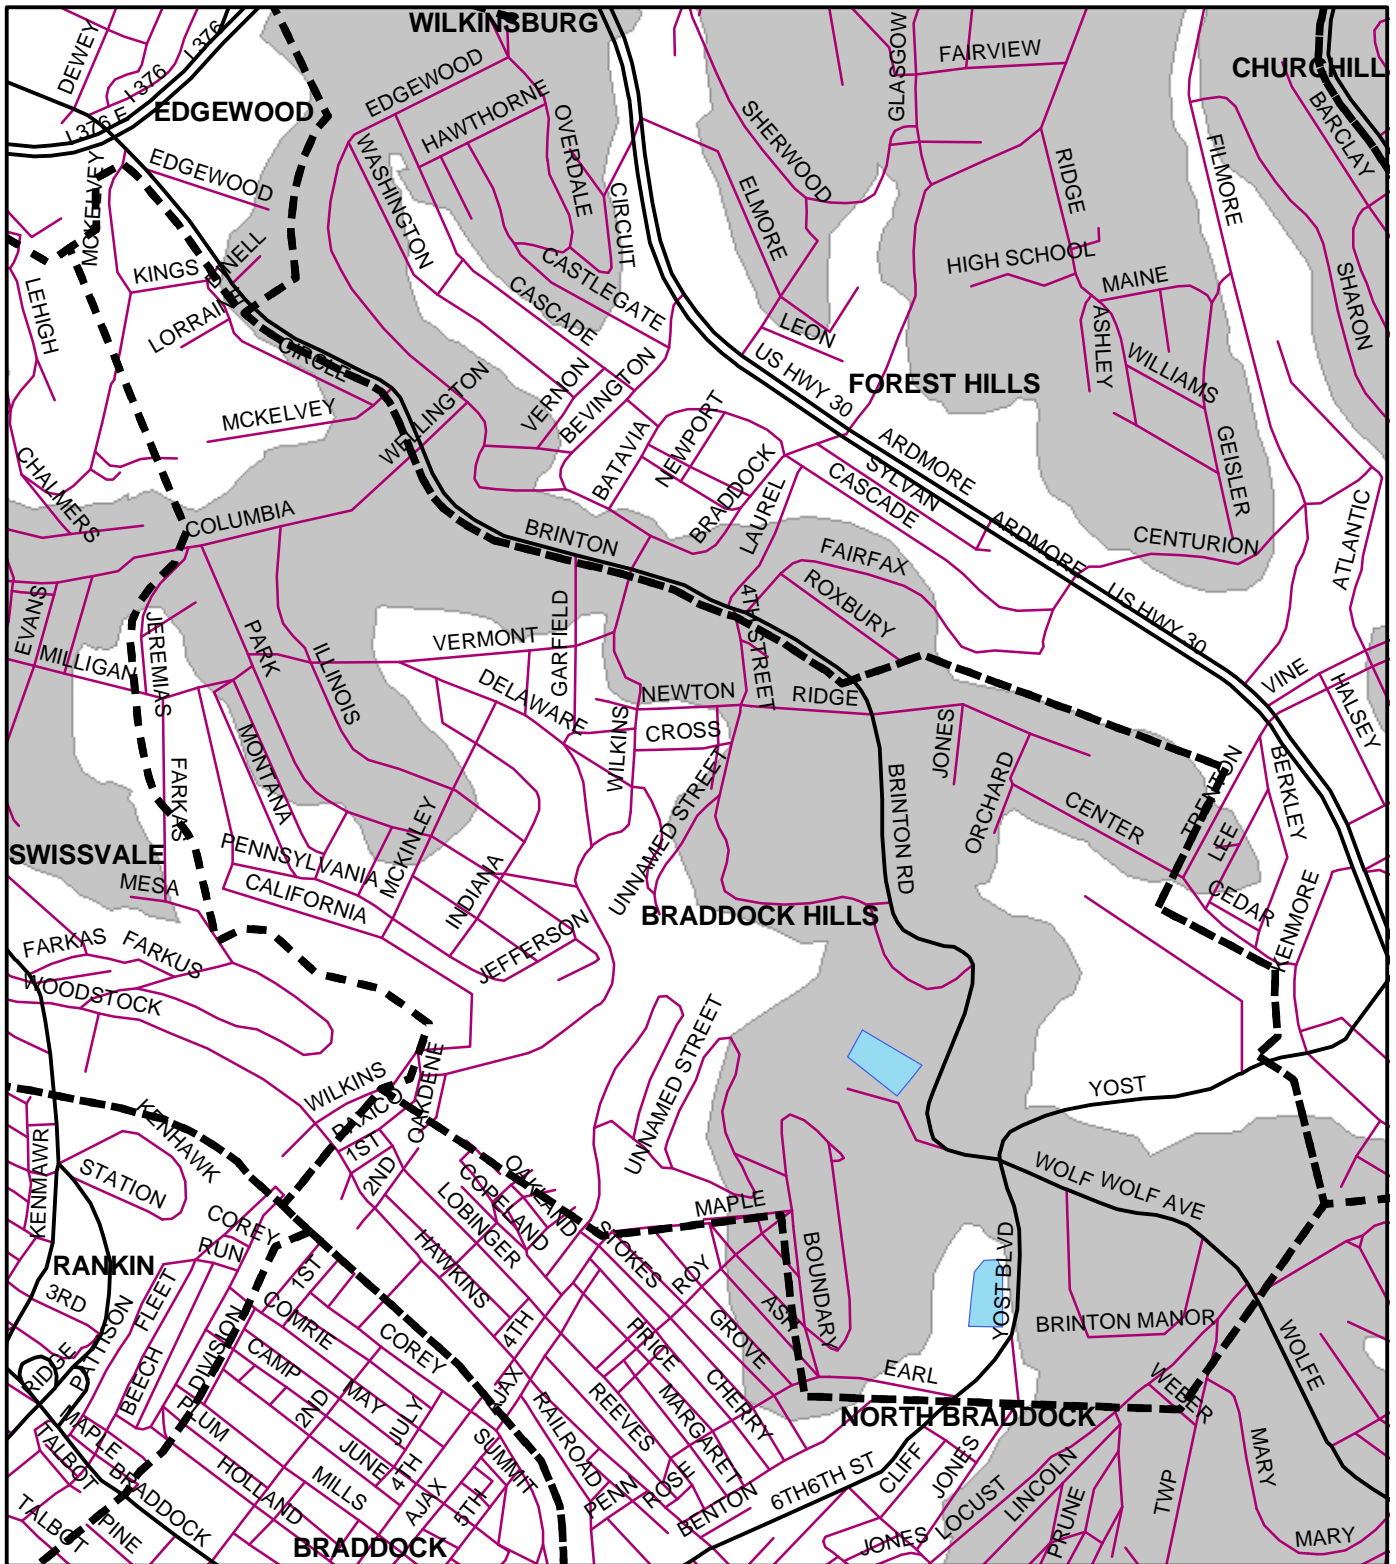

Braddock Hills Boro, Allegheny County

Legend

-  Municipality Boundary
-  Undermined Area

This map was prepared using information considered to be the best historical data available.

The Department cannot verify the accuracy or completeness of this information.