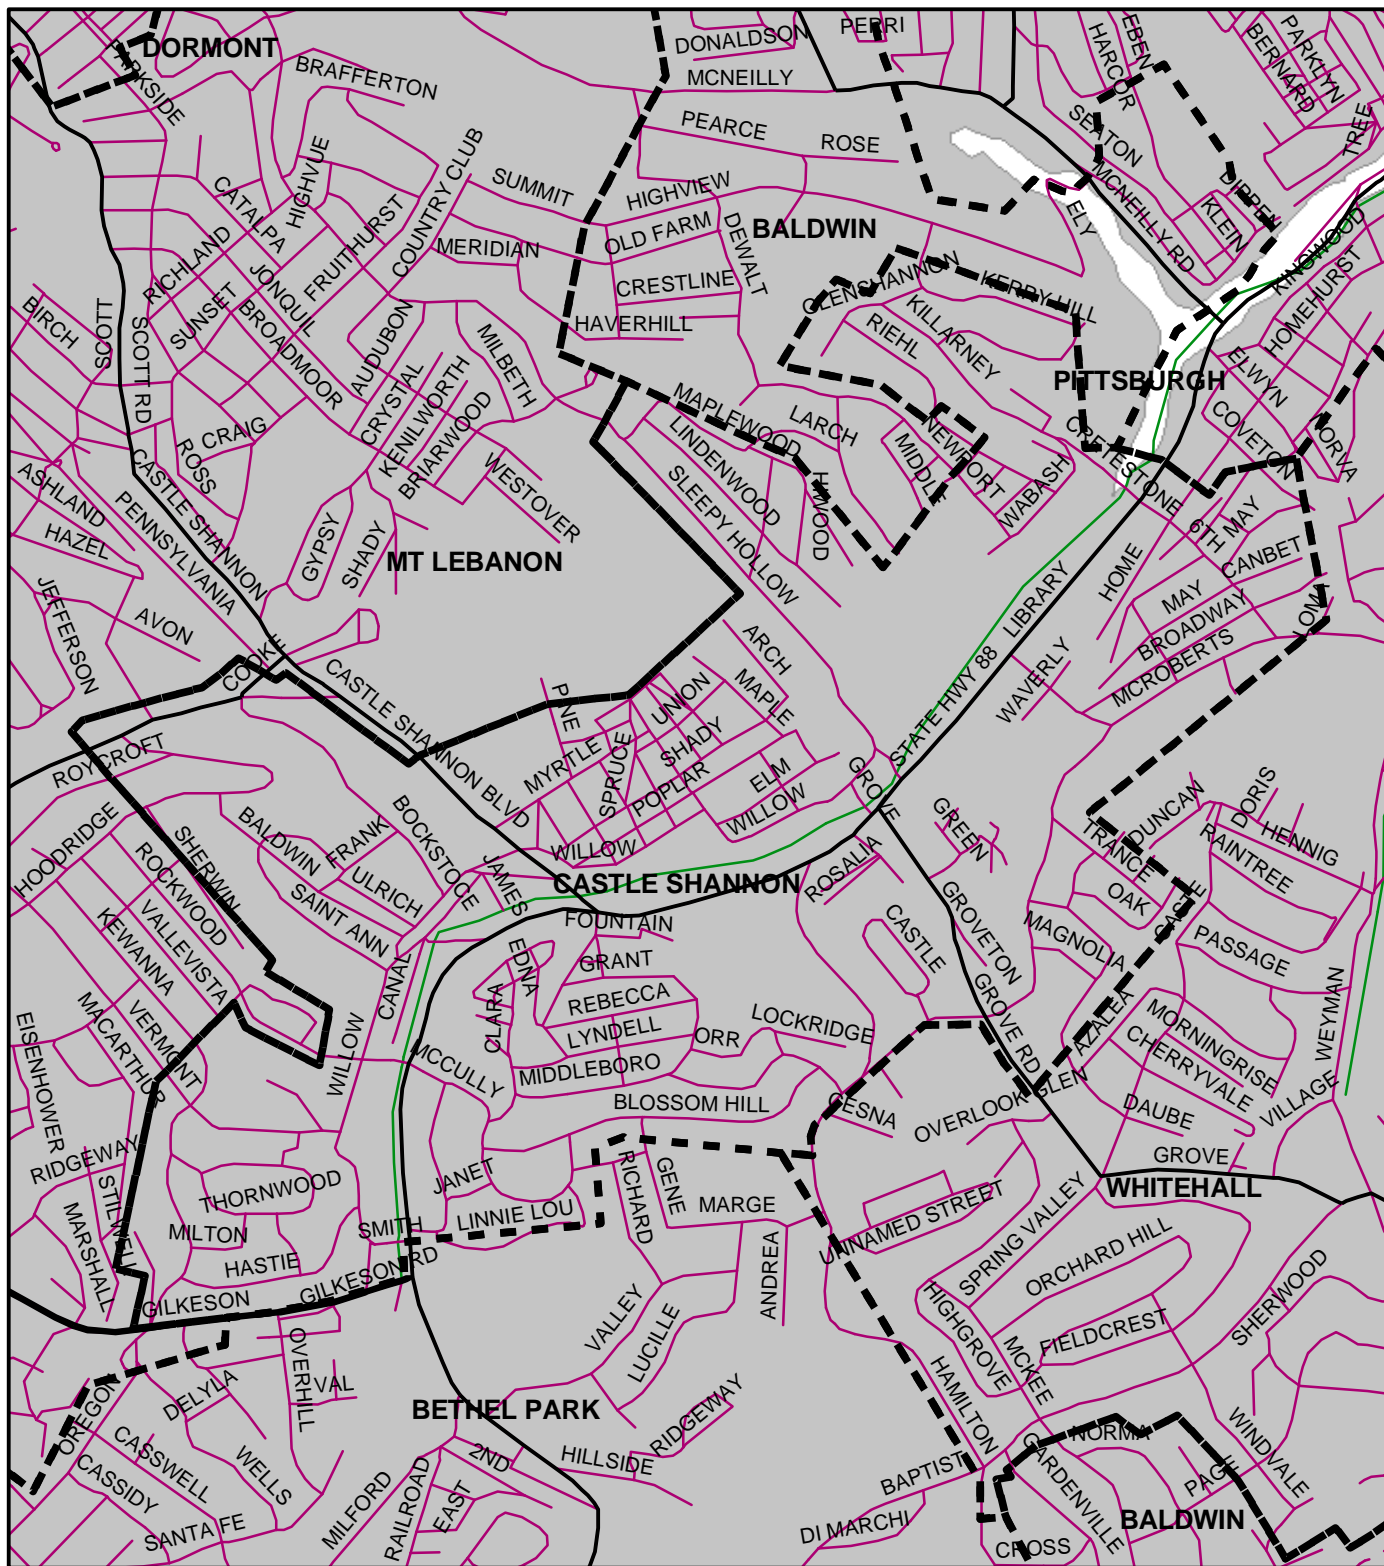

# Castle Shannon Boro, Allegheny County

## Legend

-  Municipality Boundary
-  Undermined Area

This map was prepared using information considered to be the best historical data available.

The Department cannot verify the accuracy or completeness of this information.