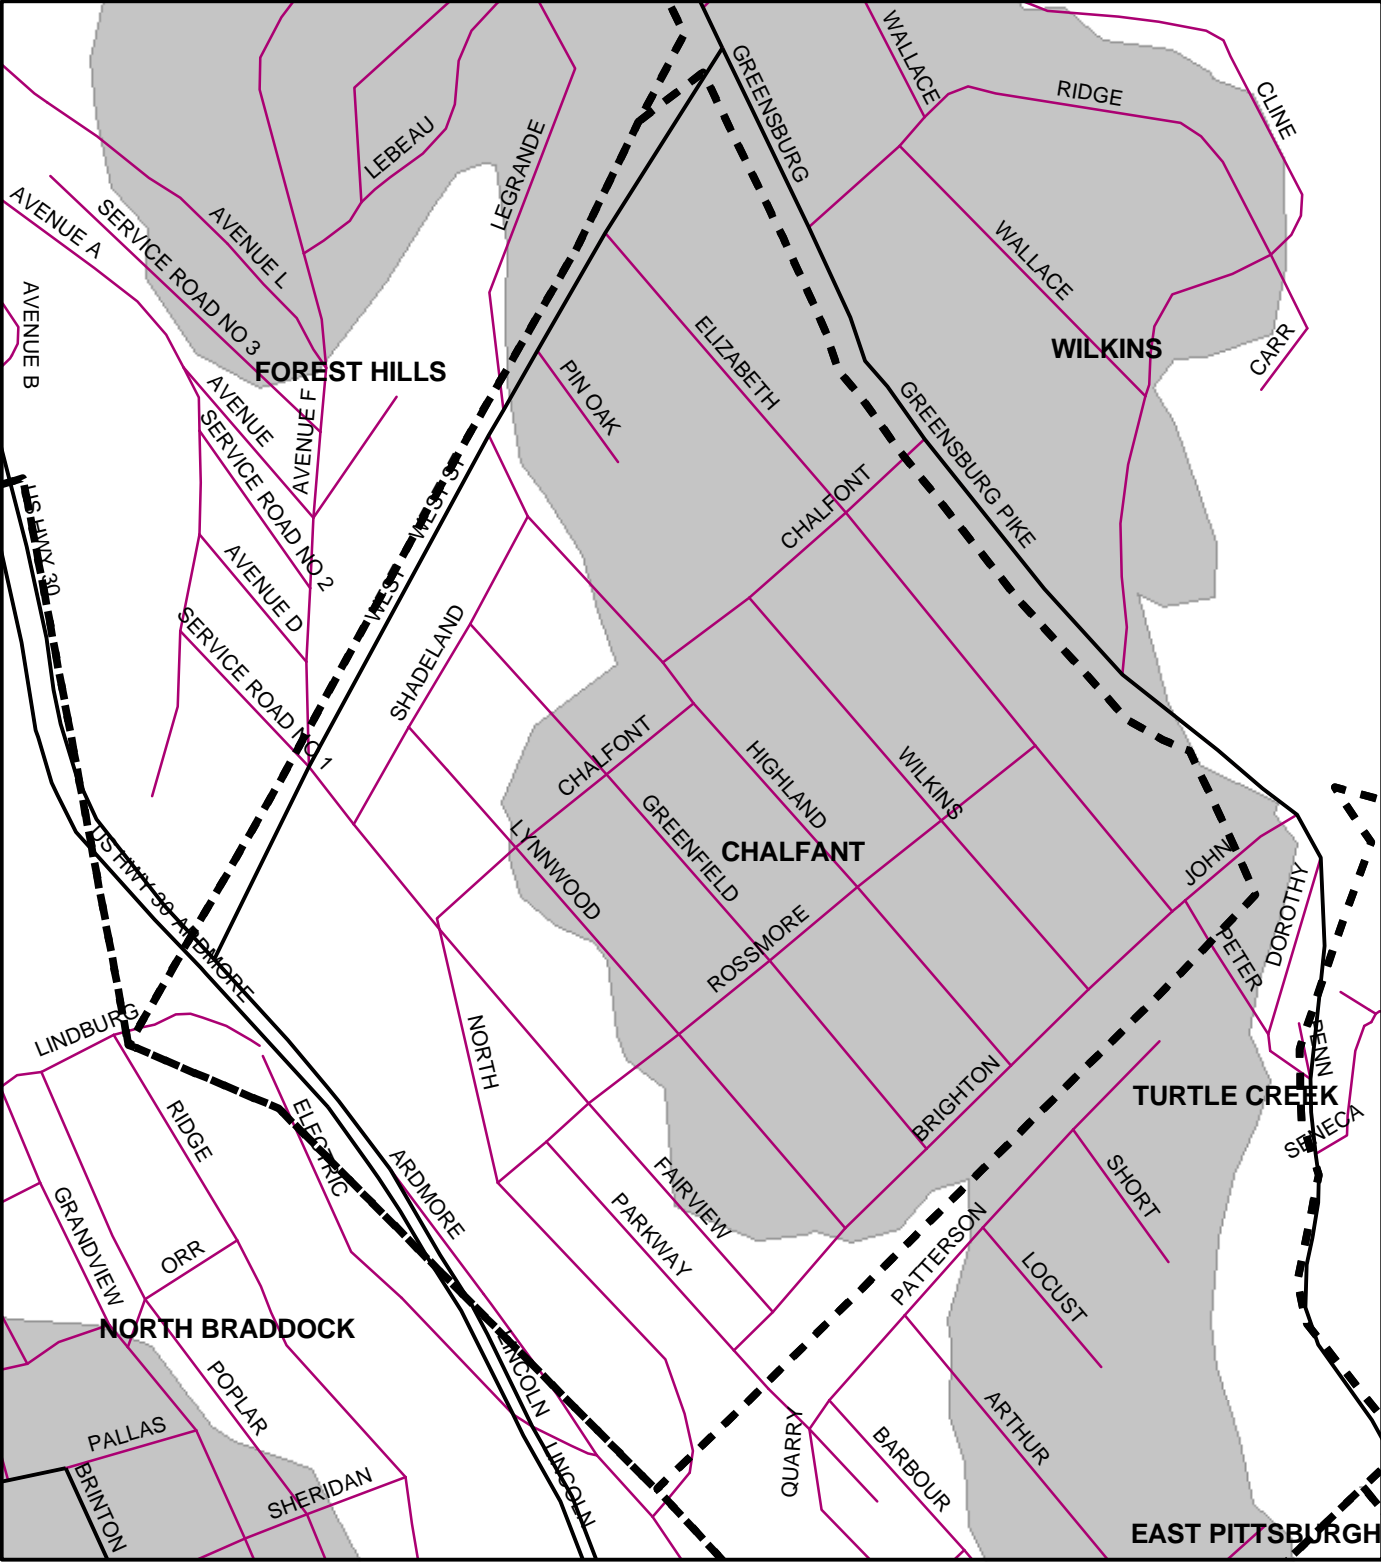

Chalfant Boro, Allegheny County

Legend

- Municipality Boundary
- Undermined Area

This map was prepared using information considered to be the best historical data available.

The Department cannot verify the accuracy or completeness of this information.